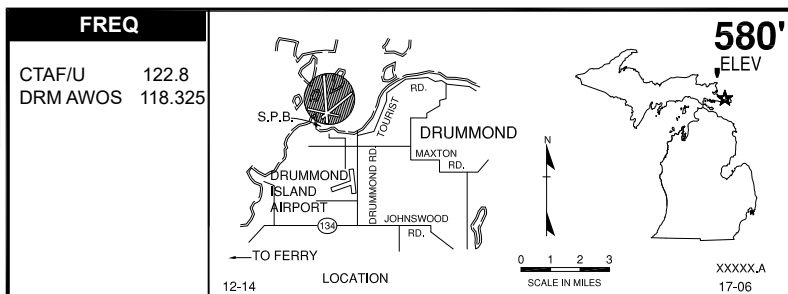

# DRUMMOND ISLAND, YACHT HAVEN SPB (D22)

**D**

## SEALANES

N-S 7000 x 200 \* E-W 5000 x 200  
NE-SW 6000 x 200

- User fee decal required-\$27.50 (USD only).
- Drummond Island Airport (DRM) located 1.5 mi S of SPB.