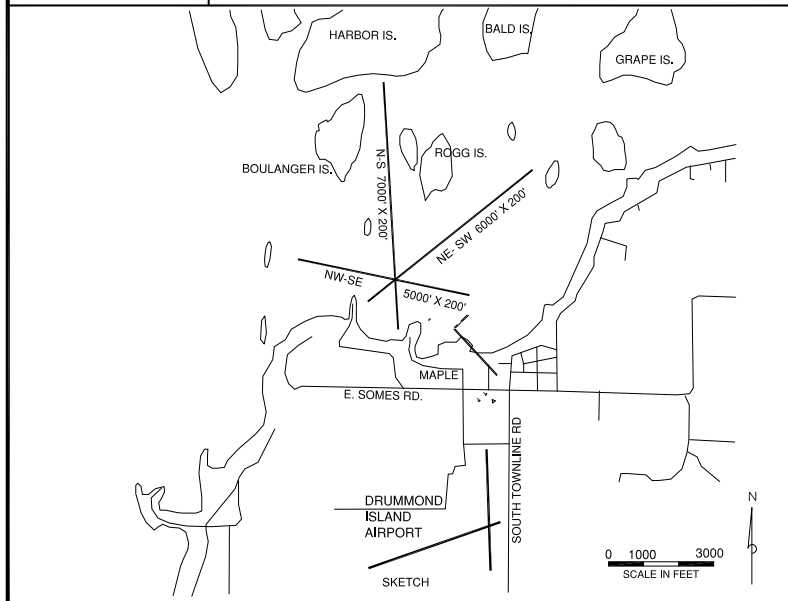

# DRUMMOND ISLAND, YACHT HAVEN SPB (D22)

**D**

## SEALANES

N-S 7000 x 200 \* E-W 5000 x 200  
NE-SW 6000 x 200

## COORDINATES

46° 01.49'N  
083° 45.15'W

**FM CITY:** 0.5 mi E  
**LG T:** None  
**MGR:** Dennis Bailey  
**PH:** 906-493-5232  
**FBO:** None  
**ATND:** May-Nov 0800-1800

**NAV AIDS:** 112.2 (SSM) 139° 33.4 NM to fld,  
**FUEL:** MOGAS  
**RPR:** None  
**WX:** NWS SSM, AWOS 906-493-6410 @ DRM  
**SNW RMVL:** None  
**TRNSP:** Rntl car, bicycles  
**MEALS:** In town  
**RON:** In town, adj

- User fee decal required-\$27.50 (USD only).
- Drummond Island Airport (DRM) located 1.5 mi S of SPB.