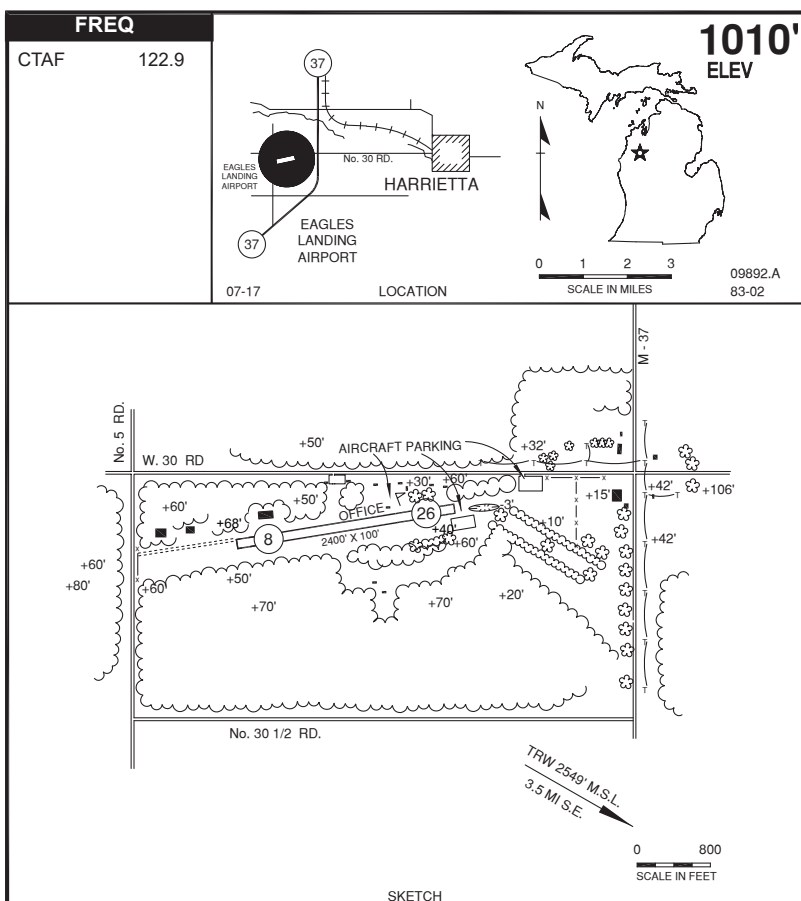

HARRIETTA, EAGLES LANDING (4Y9)

H

RWY LENGTH BEYOND DISPLACED THR
 08/ —
 26/ —

COORDINATES
 44° 18.50'N
 085° 46.34'W

License
 Basic Utility

FM CITY: 3.0 mi W
LGT: None
MGR: Michael Woodley
PH: 586-944-7101 (Cell)
FBO: None
ATND: Unatnd

NAV AIDS: 114.6 (TVC) 205° 24.0 NM to fld.
FUEL: None
RPR: None
WX: None
SNW RMVL: None
TRNSP: None
MEALS: .25 mi.
RON: In town

- Rwy rough and uneven & large depression NE of rwy 26 end.