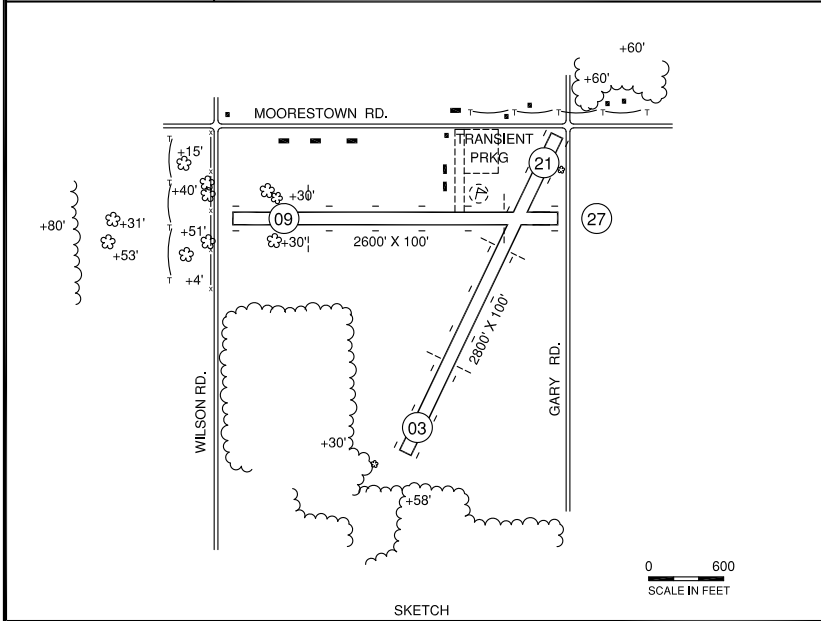

MOORESTOWN AIRPARK (6Y0)

RWY LENGTH BEYOND DISPLACED THR
 03/ 1999'* 09/ 2200'
 21/ 1809'* 27/ 2179'

COORDINATES
 44° 27.78'N
 084° 59.80'W

License
 Basic Utility

FM CITY: 1.0 mi SE
LGT: None
MGR: Lois Whipple
PH: 231-229-4232
 231-229-4443 (Res Eve)
FBO: None
ATND: Apr-Nov Dawn-Dusk

RDO NAV AIDS: 111.6 (HTL) 297° 15.0 NM to fld.
FUEL: None
RPR: None
WX: None
SNW RMVL: No-vfy cond
TRNSP: None
MEALS: At arpt
RON: None

- Gas station / store cafe belong to arpt owner.
- Wint opns for ski equipped acct only.
- Birds on and invof arpt.