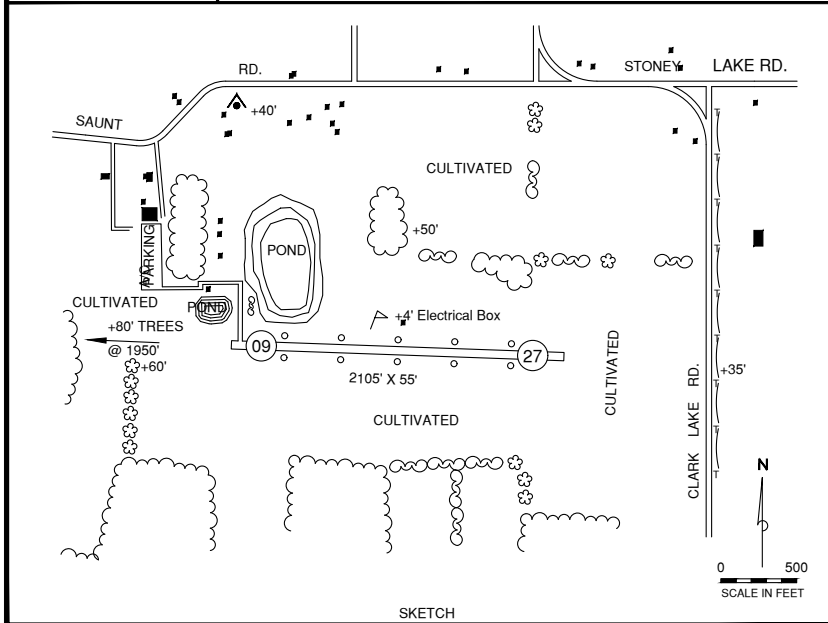

NAPOLEON, VANWAGNEN (6H4)

RWY LENGTH BEYOND DISPLACED THR

09/ —
27/ —

COORDINATES

42° 09.35'N
084° 20.06'W

License

Basic Utility

FM CITY: 5.0 mi W

LG T: None

MGR: Brian Van Wagnen

PH: 517-764-4193

FBO: None

ATND: 24 hrs, Mgr lives @ NW corner of arpt

NAV AIDS: 109.6 (JXN) 143° 8.3 NM to fld.

FUEL: None

RPR: None

WX: None

SNW RMVL: Call for cond*

TRNSP: None

MEALS: In town, 4.0 mi

RON: None

- Rwy 27 seasonal +8' crops on apch.
- Deer & birds on & invof arpt.
- Irreg snw removal call mgr.