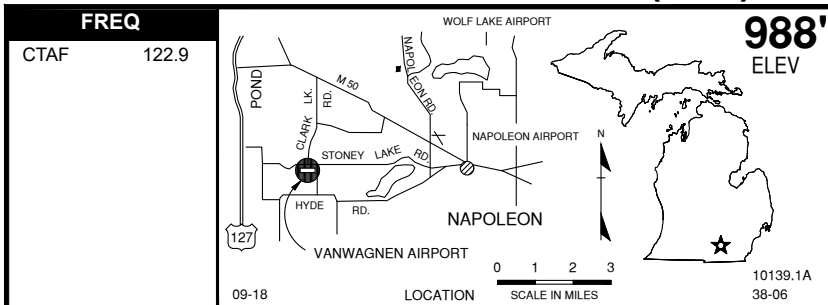

NAPOLEON, VANWAGNEN (6H4)

RWY LENGTH BEYOND DISPLACED THR

09/ —
27/ —

COORDINATES

42° 09.35'N
084° 20.06'W

License

Basic Utility

FM CITY: 5.0 mi W

WX: None

SNW RMVL: Call for cond*

TRNSP: None

MEALS: In town, 4.0 mi

RON: None

- Rwy 27 seasonal +8' crops on apch.
- Deer & birds on & invof arpt.
- Irreg snw removal call mgr.