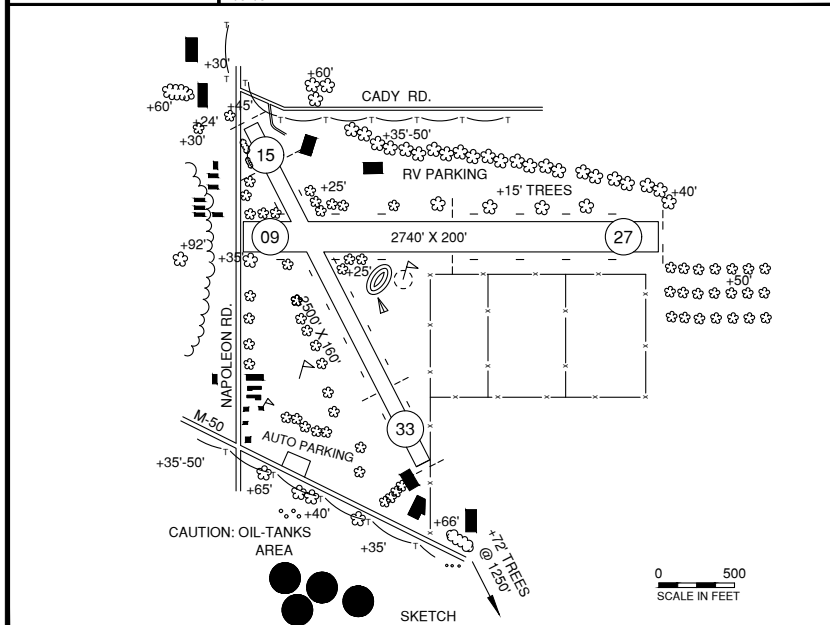

NAPOLEON (3NP)

FREQ	
CTAF	122.9
JXN ATIS	125.725

LOCATION

963'
ELEV

10139.A
38-03

RWY LENGTH BEYOND DISPLACED THR

09/ 1203' * 15/ 1810'
27/ — * 33/ 1950'

COORDINATES

42° 10.26'N
084° 15.56'W

License

Basic Utility

FM CITY: 1.0 mi NW

LGT: None

MGR: Samuel Kelly

PH: 517-423-7720 (Ofc)
734-645 8788 (Cell)

FBO: None

ATND: Unatnd, CLSD when snow covered
except for ski equip acft.

NAV AIDS: 109.6 (JXN) 128° 10.0 NM to fld.

FUEL: None

RPR: None

WX: None

SNW RMVL: None

TRNSP: Taxi

MEALS: 0.4 mi SE

RON: Adj, In town

- Skydiving activity up to 18,000 MSL April-Nov 0800-dusk Wed-Sun.
- Ultralight ops W side Rwy 15/33.
- Oil tanks S of arpt.
- Rwy soft in spring & heavy rain.