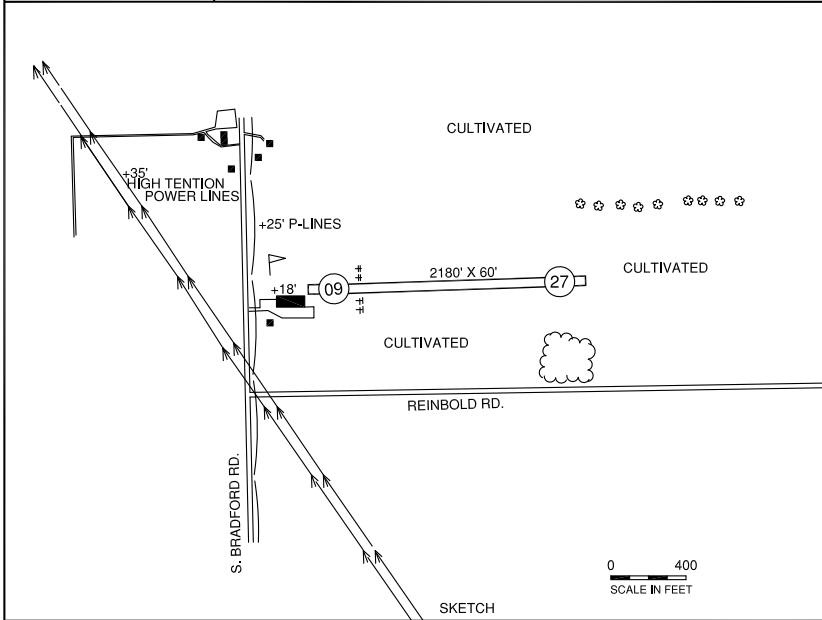

REESE, BAUER FIELD

R

RWY LENGTH BEYOND DISPLACED THR

09/ —
27/ —

COORDINATES

43° 26.30'N
083° 38.42'W

License
Basic Utility

FM CITY: 2.0 mi E
LGT: None
MGR: Danny Bauer
PH: 989-737-6415
FBO: None

ATND: Unatnd, CLSD Nov-Mar & when snow covered.

NAV AIDS:
FUEL: None
RPR: None
WX: None
SNW RMVL: None
TRNSP: None
MEALS:
RON: