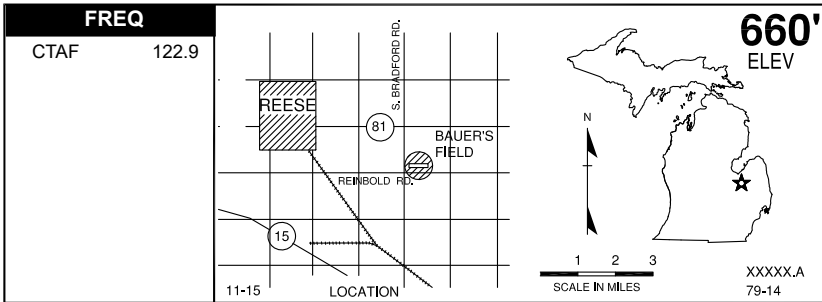

REESE, BAUER FIELD

R

RWY LENGTH BEYOND DISPLACED THR

09/ —
27/ —

COORDINATES

43° 26.30'N
083° 38.42'W

License
Basic Utility

FM CITY: 2.0 mi E
LGT: None
MGR: Danny Bauer
PH: 989-737-6415
FBO: None