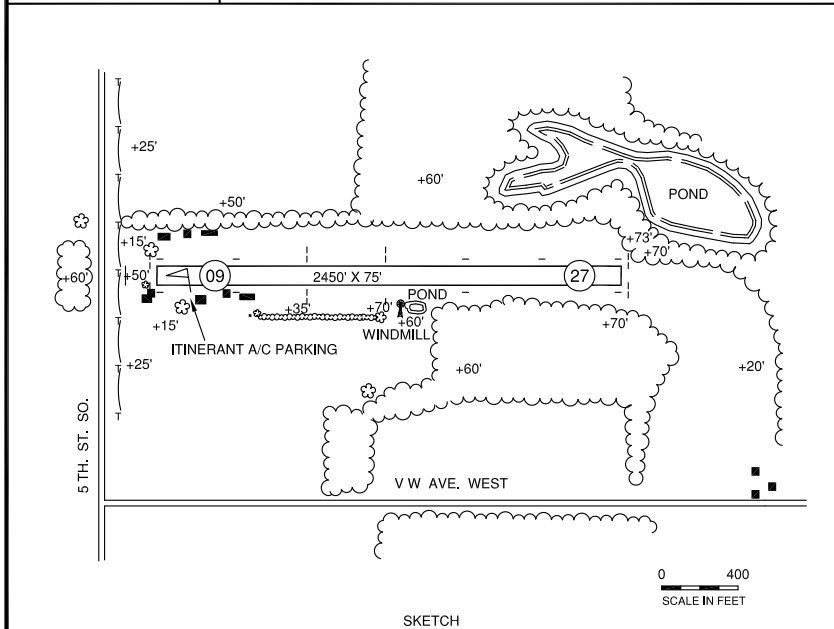

SCHOOLCRAFT, PRAIRIE RONDE (P97)

S

RWY LENGTH BEYOND DISPLACED THR
 09/ 1687'
 27/ 1234'

COORDINATES
 42° 07.42'N
 085° 42.61'W

License
 Basic Utility

FM CITY: 4.0 mi W
LG: NSTD* LIRL not for public use.
MGR: Gary Scott
 Hap Boulette, Asst
PH: 269-679-4641 (Mgr res)
 269-303-6688
FBO: None
ATND: 24 hrs Ireg (Mgr lives adj)
 Arpt clsd Dec-Mar & when snw covered.

NAV AIDS: 109.0 (AZO) 222° 10.0 NM to fld.
FUEL: None
RPR: None
WX: None
SNW RMVL: No
TRNSP: CC
MEALS: In town, 4.0 mi
RON: In town, 4.0 mi

- + 60 ft windmill midfield, S side 72 ft fm rwy edg.
- + 60 trees surround rwy.
- Deer on & invof arpt.