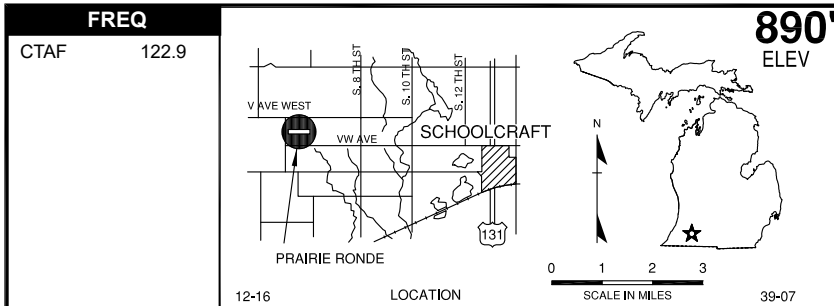

SCHOOLCRAFT, PRAIRIE RONDE (P97)

S

RWY LENGTH BEYOND DISPLACED THR
 09/ 1687'
 27/ 1234'

COORDINATES
 42° 07.42'N
 085° 42.61'W

License
 Basic Utility

FM CITY: 4.0 mi W
LG: NSTD* LIRL not for public use.
MGR: Gary Scott
 Hap Boulette, Asst
PH: 269-679-4641 (Mgr res)
 269-303-6688
FBO: None
ATND: 24 hrs Ireg (Mgr lives adj)
 Arpt clsd Dec-Mar & when snw covered.

NAV AIDS: 109.0 (AZO) 222° 10.0 NM to fld.
FUEL: None
RPR: None
WX: None
SNW RMVL: No
TRNSP: CC
MEALS: In town, 4.0 mi
RON: In town, 4.0 mi

- + 60 ft windmill midfield, S side 72 ft fm rwy edg.
- + 60 trees surround rwy.
- Deer on & invof arpt.