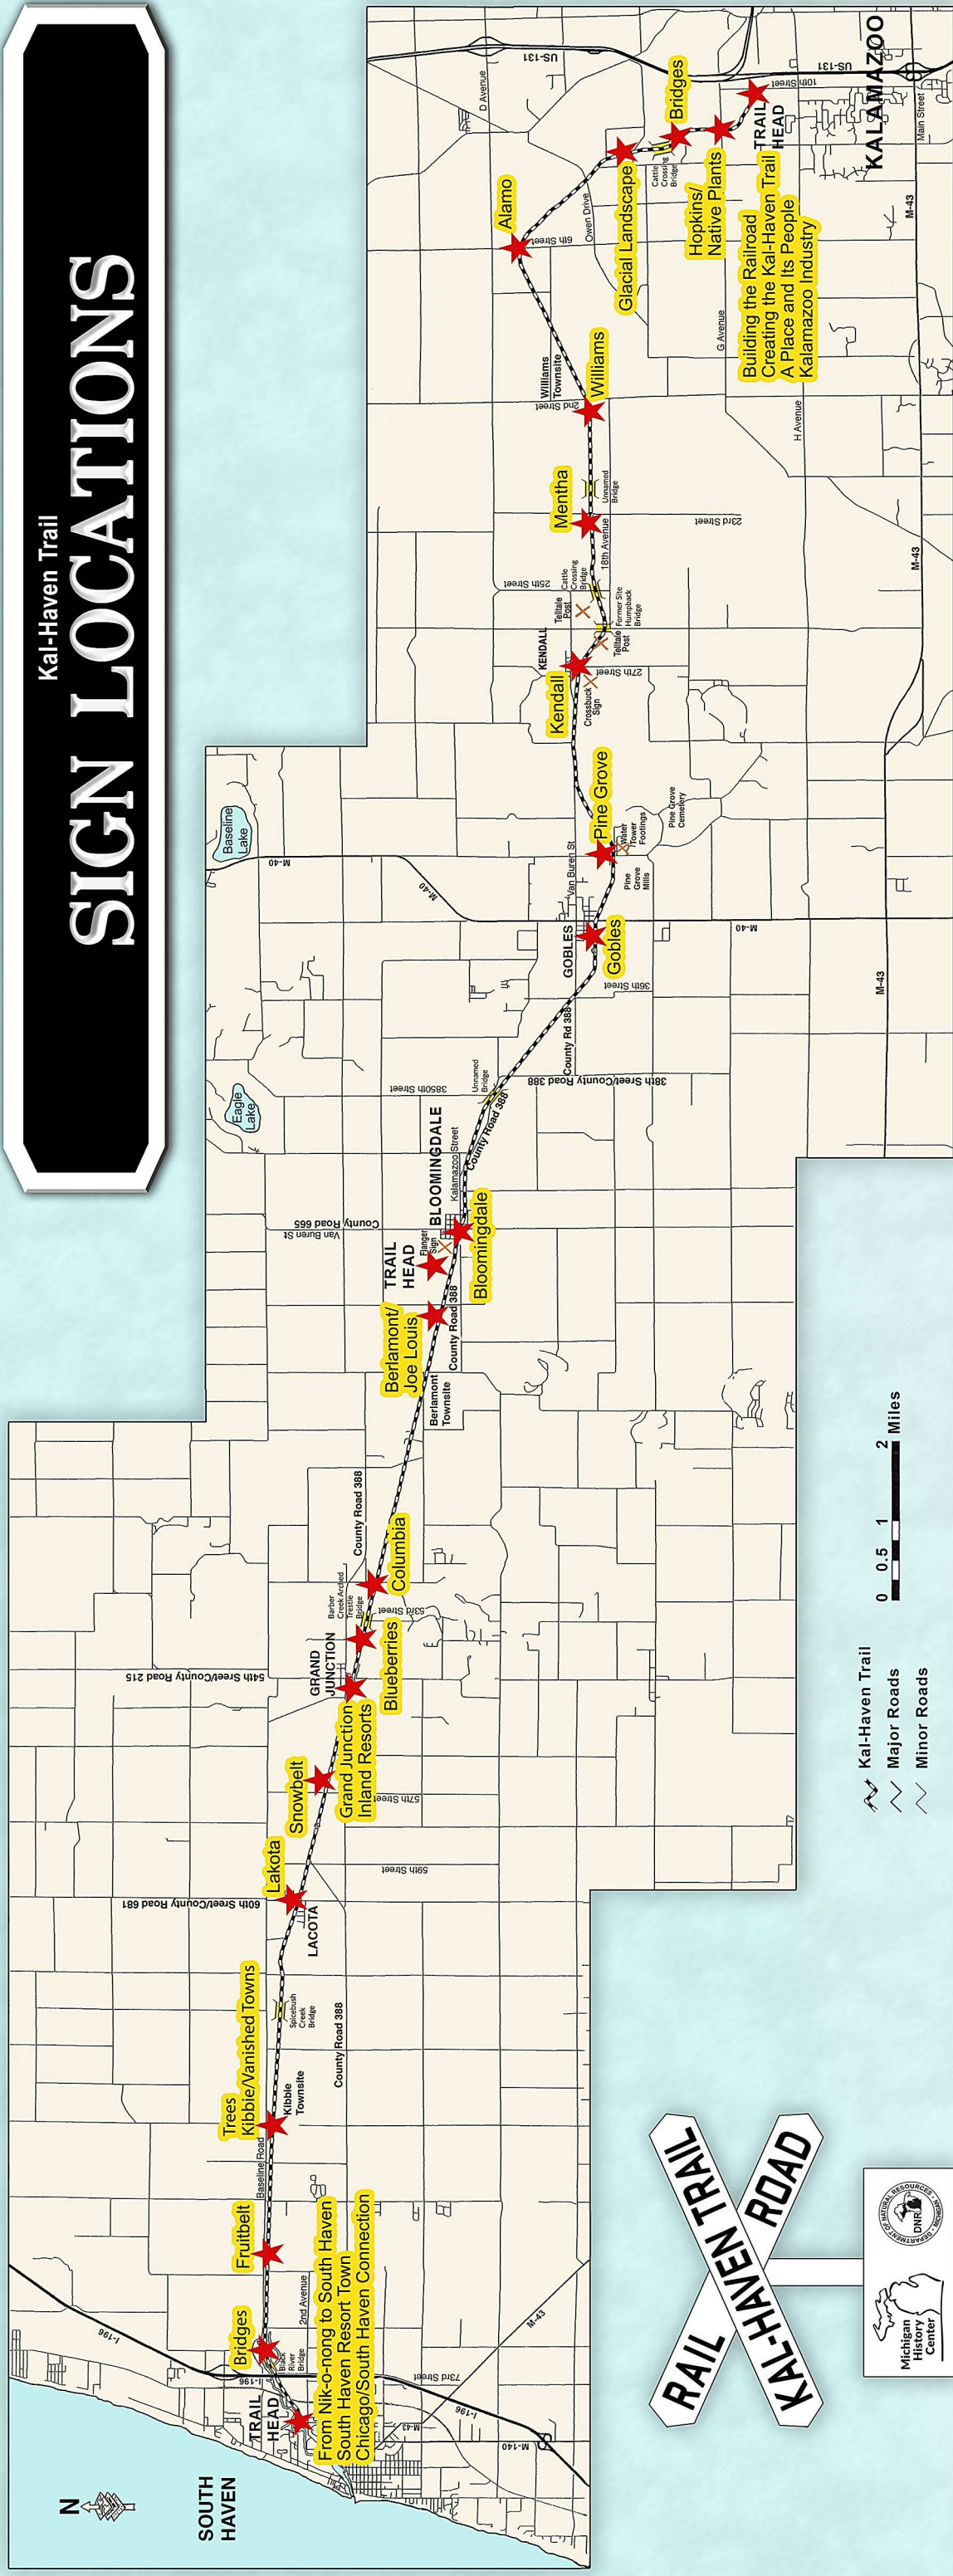

Kal-Haven Trail SIGN LOCATIONS

SOUTH HAVEN

From Niko-nong to South Haven
South Haven Resort Town
Chicago/South Haven Connection

Kal-Haven Trail
 Major Roads
 Minor Roads

0 0.5 1 2 Miles