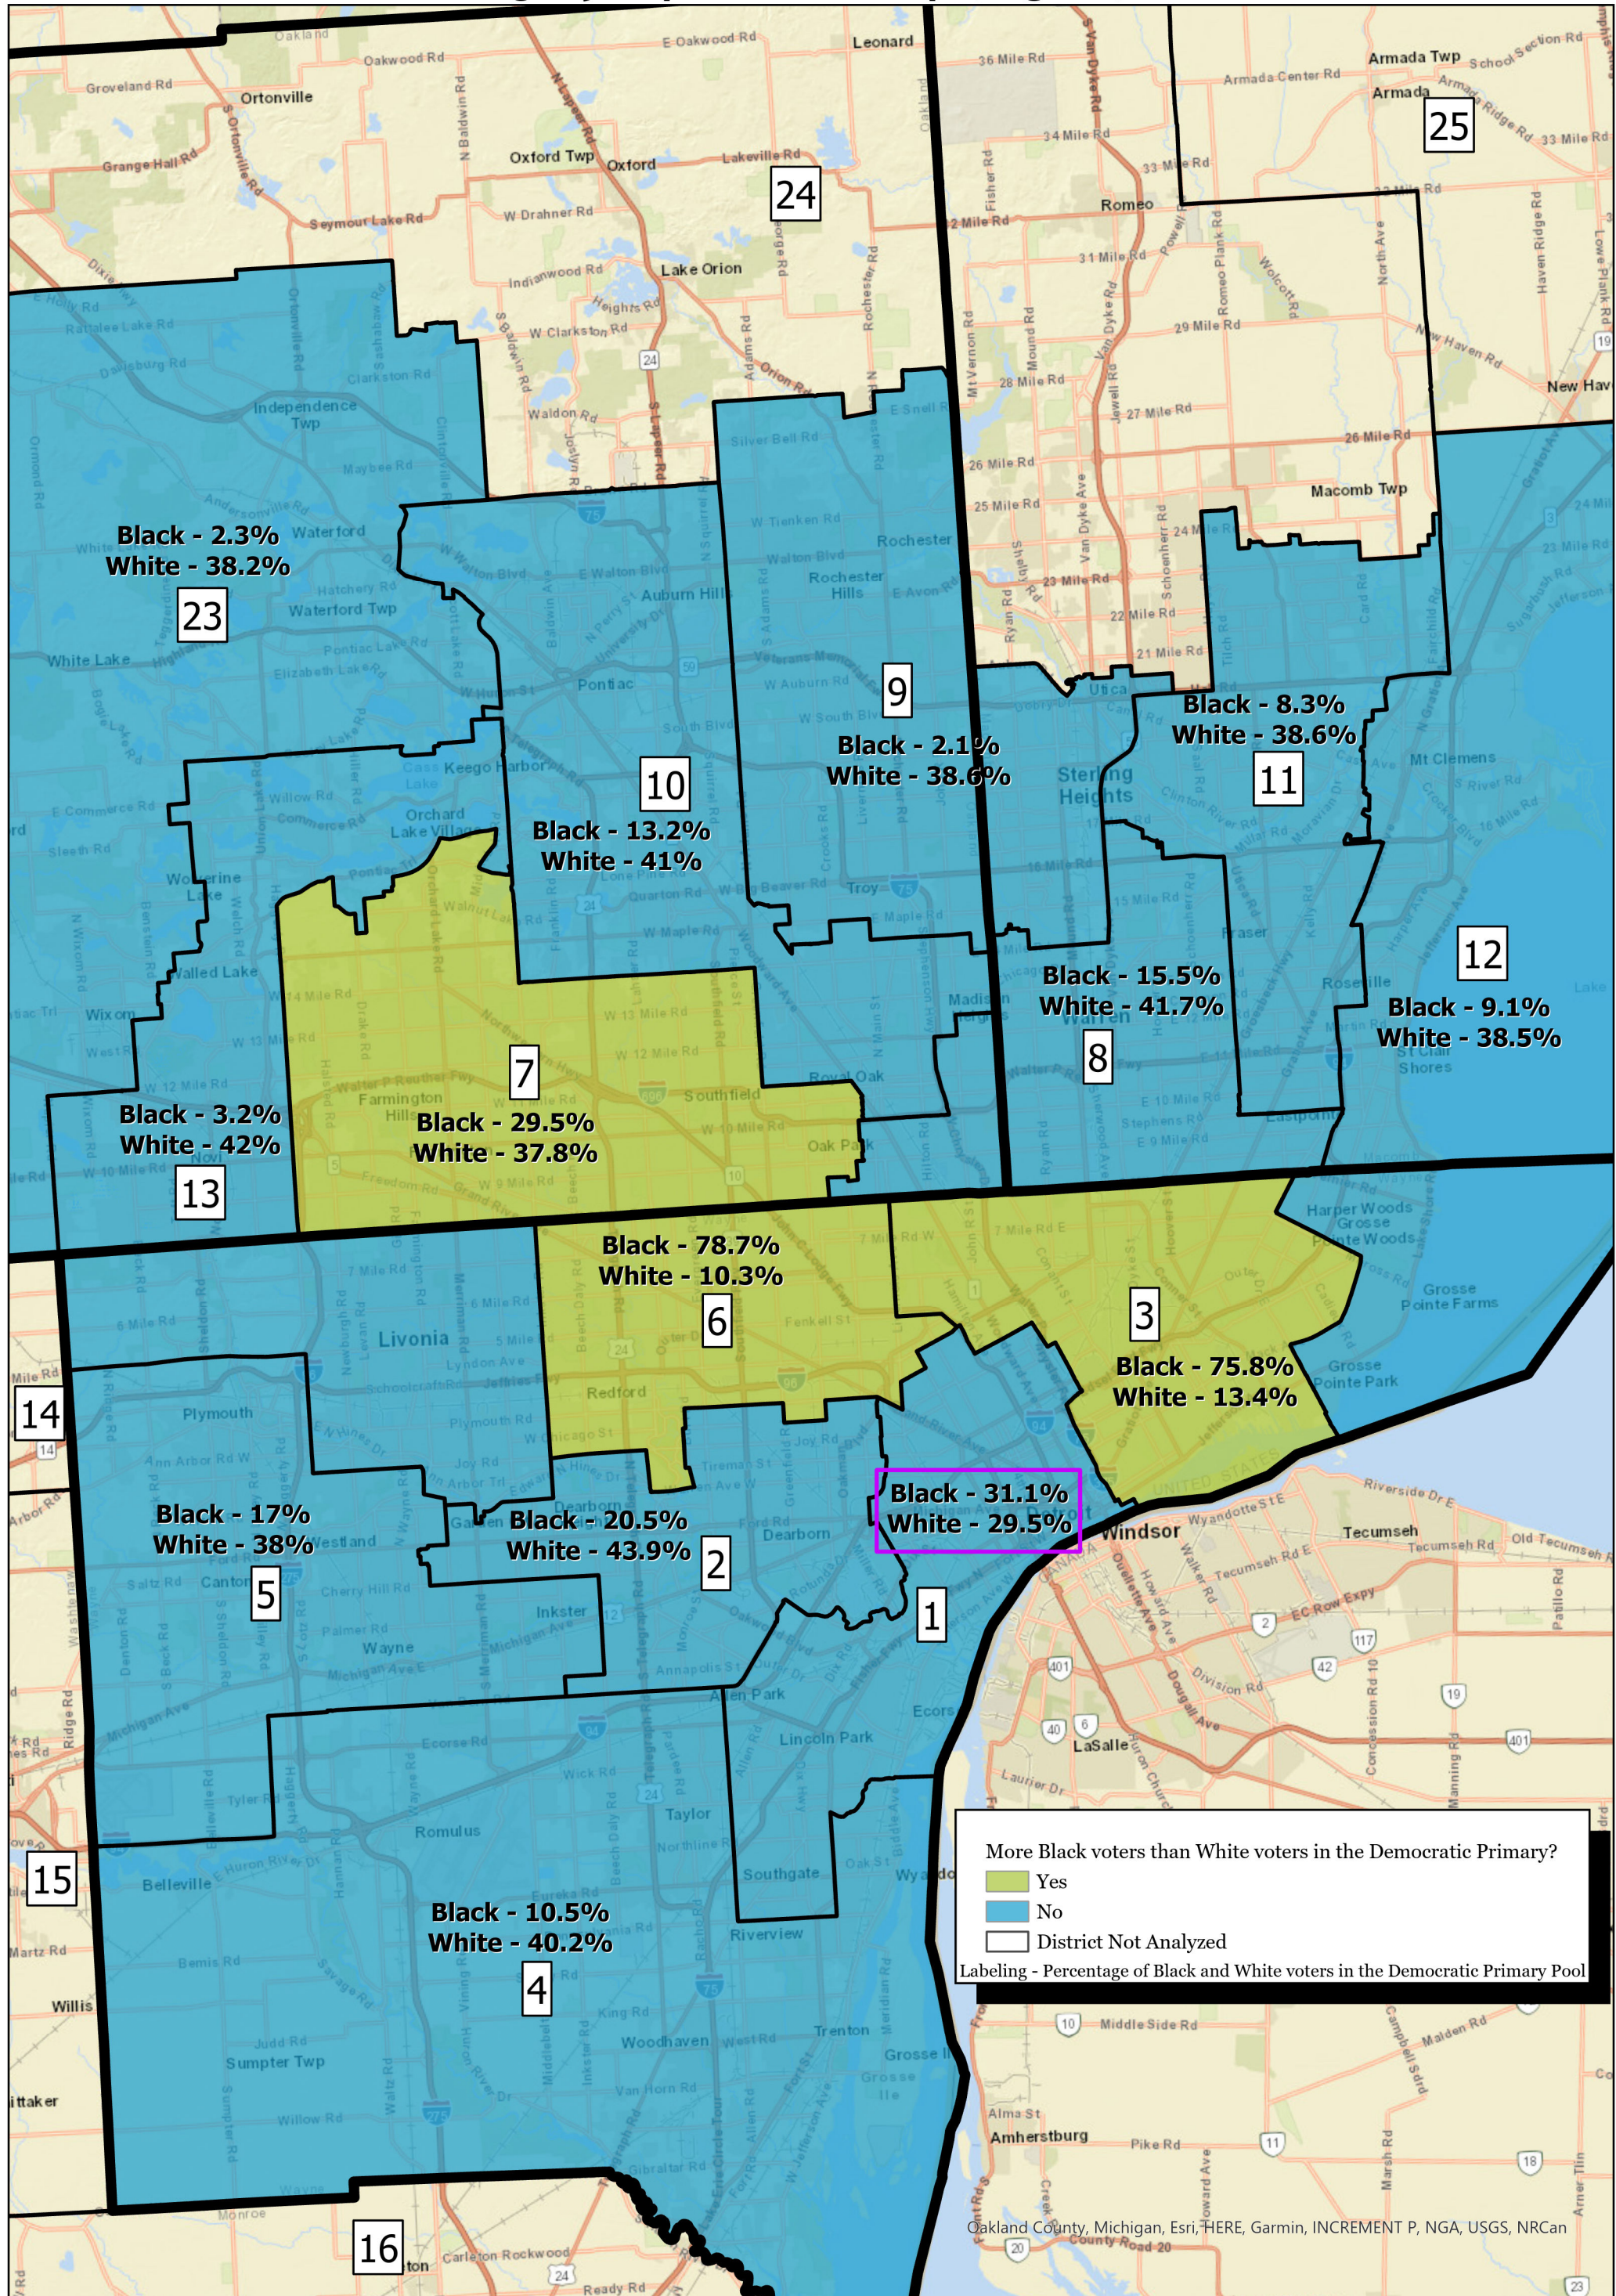

Metro Wayne State Senate Voting Rights Act Effectiveness - 050924 SD RL v4 (#381)

More Black voters than White voters in the Democratic Primary?

- Yes
- No
- District Not Analyzed

Labeling - Percentage of Black and White voters in the Democratic Primary Pool

Oakland County, Michigan, Esri, HERE, Garmin, INCREMENT P, NGA, USGS, NRCan