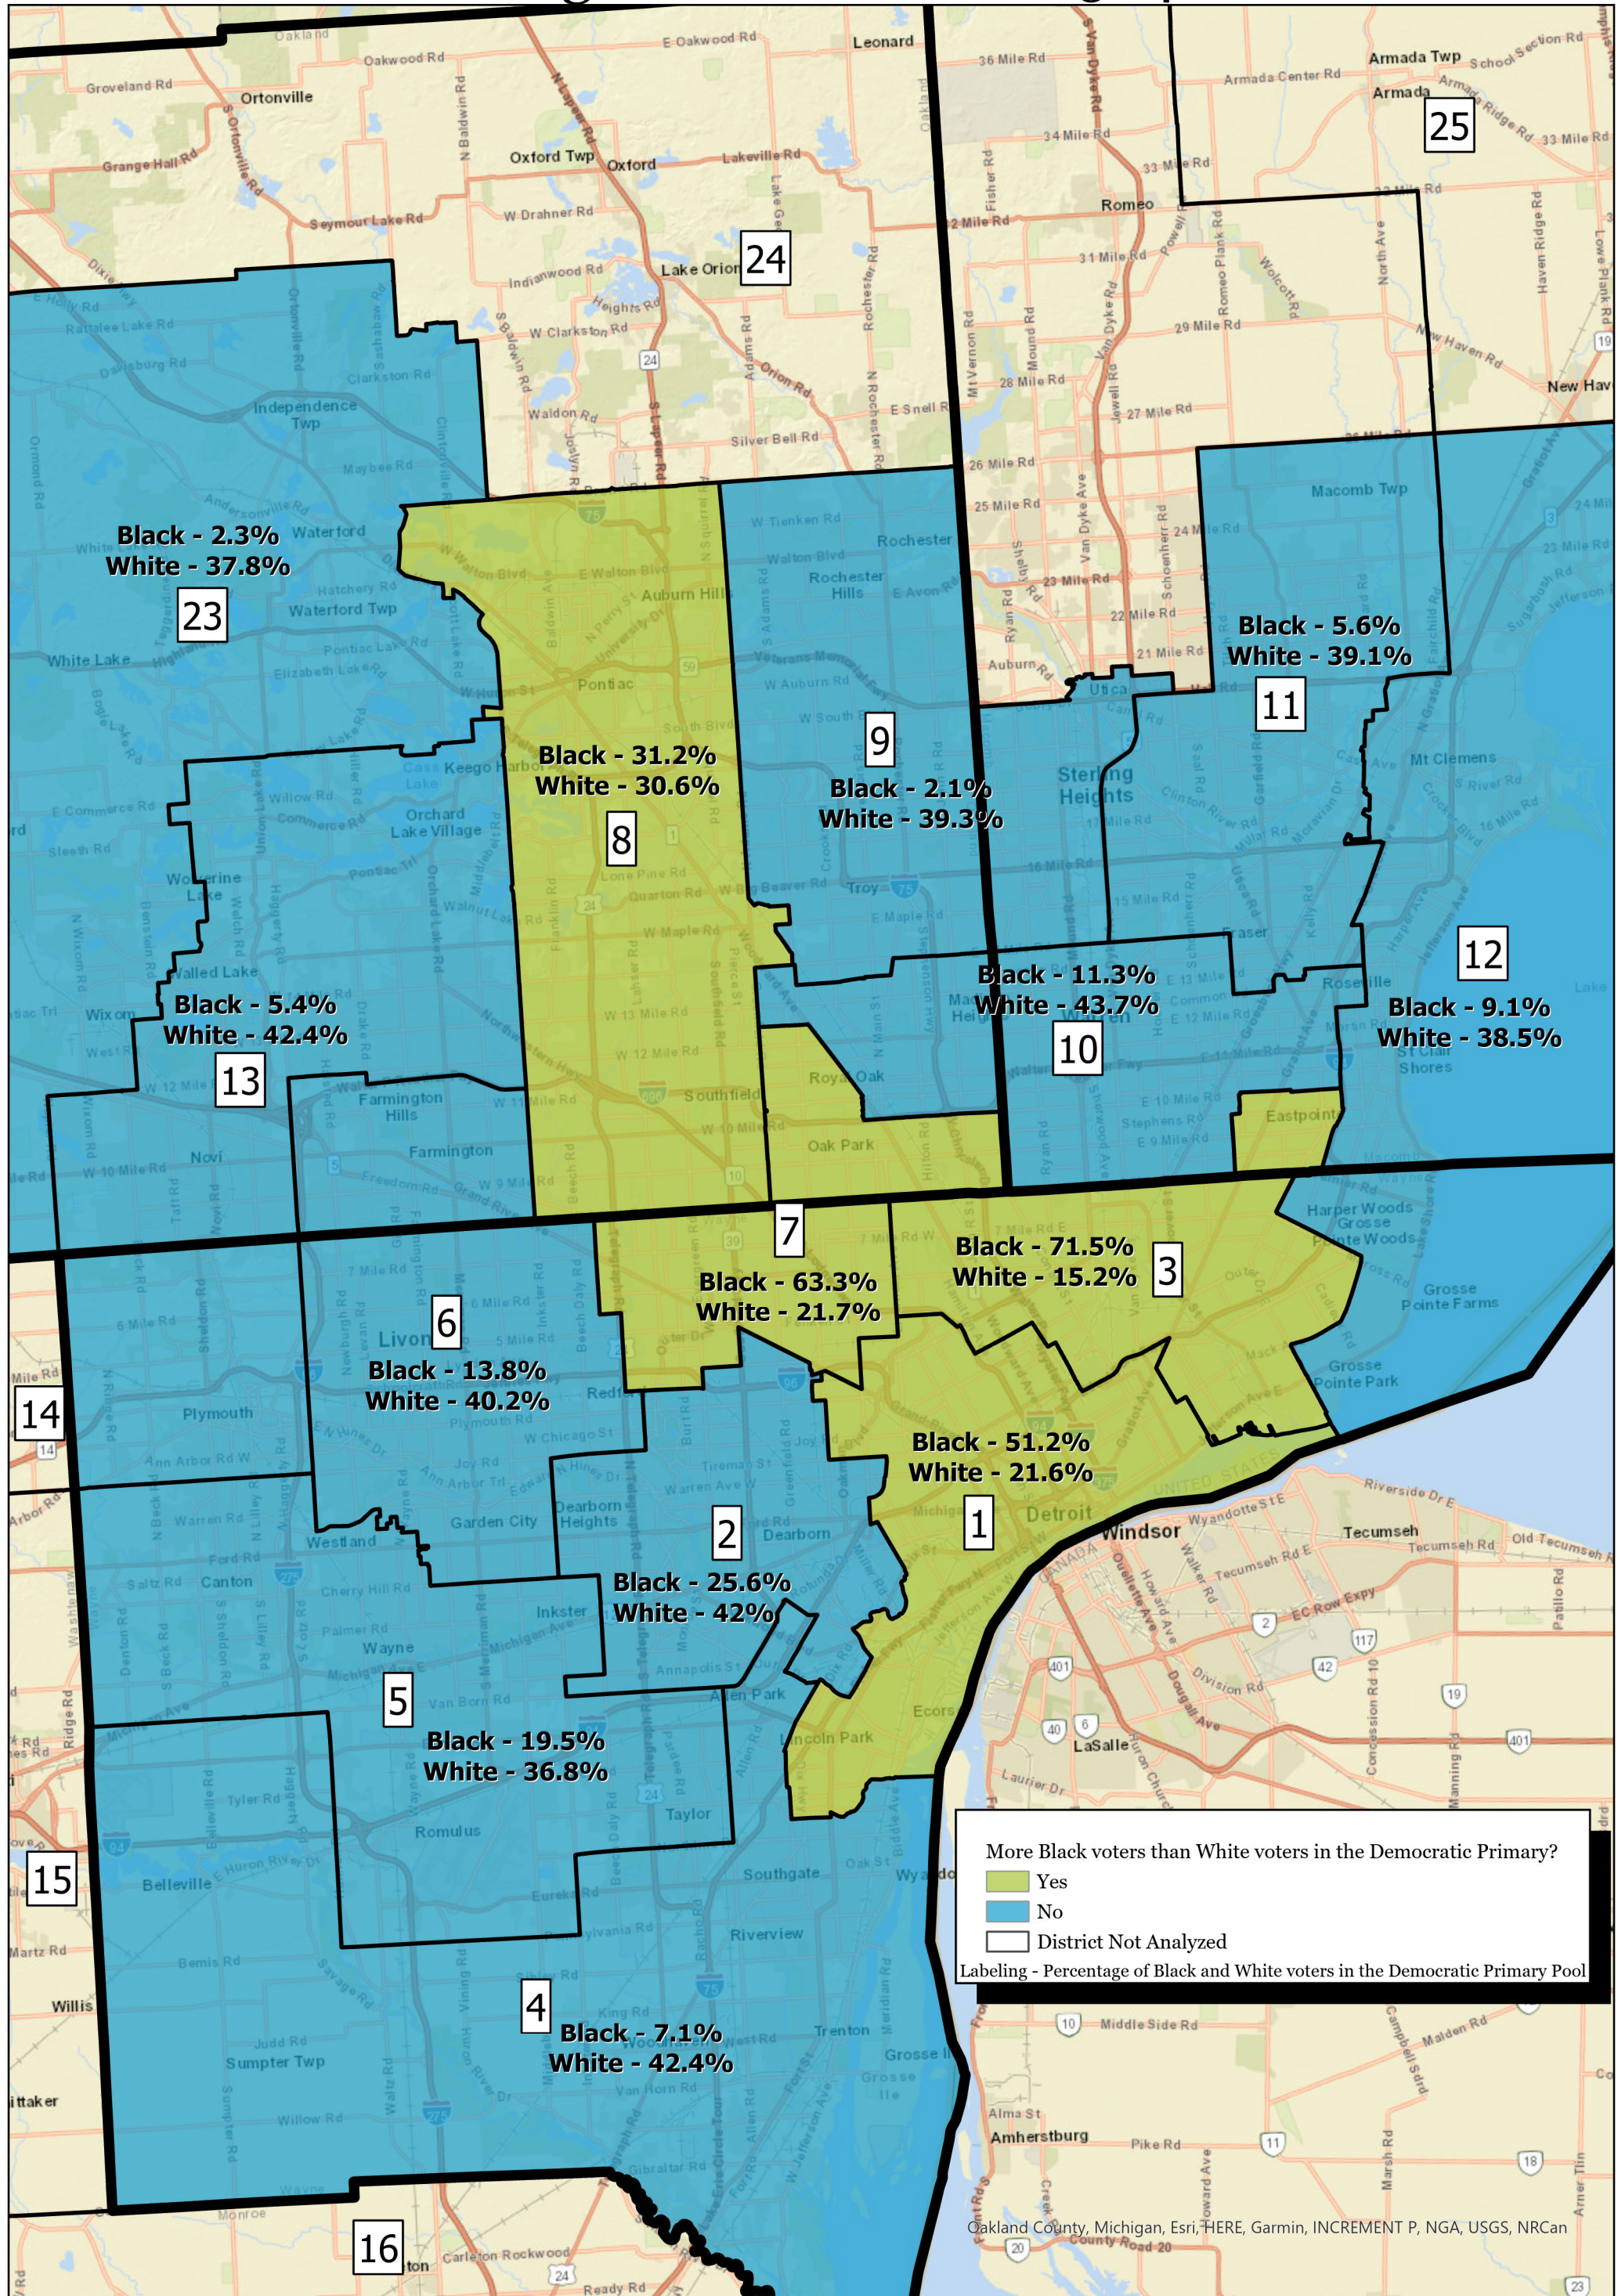

Metro Wayne State Senate Voting Rights Act Effectiveness - Wagner Amended 062524

More Black voters than White voters in the Democratic Primary?
■ Yes
■ No
 District Not Analyzed
 Labeling - Percentage of Black and White voters in the Democratic Primary Pool

Oakland County, Michigan, Esri, HERE, Garmin, INCREMENT P, NGA, USGS, NRCan