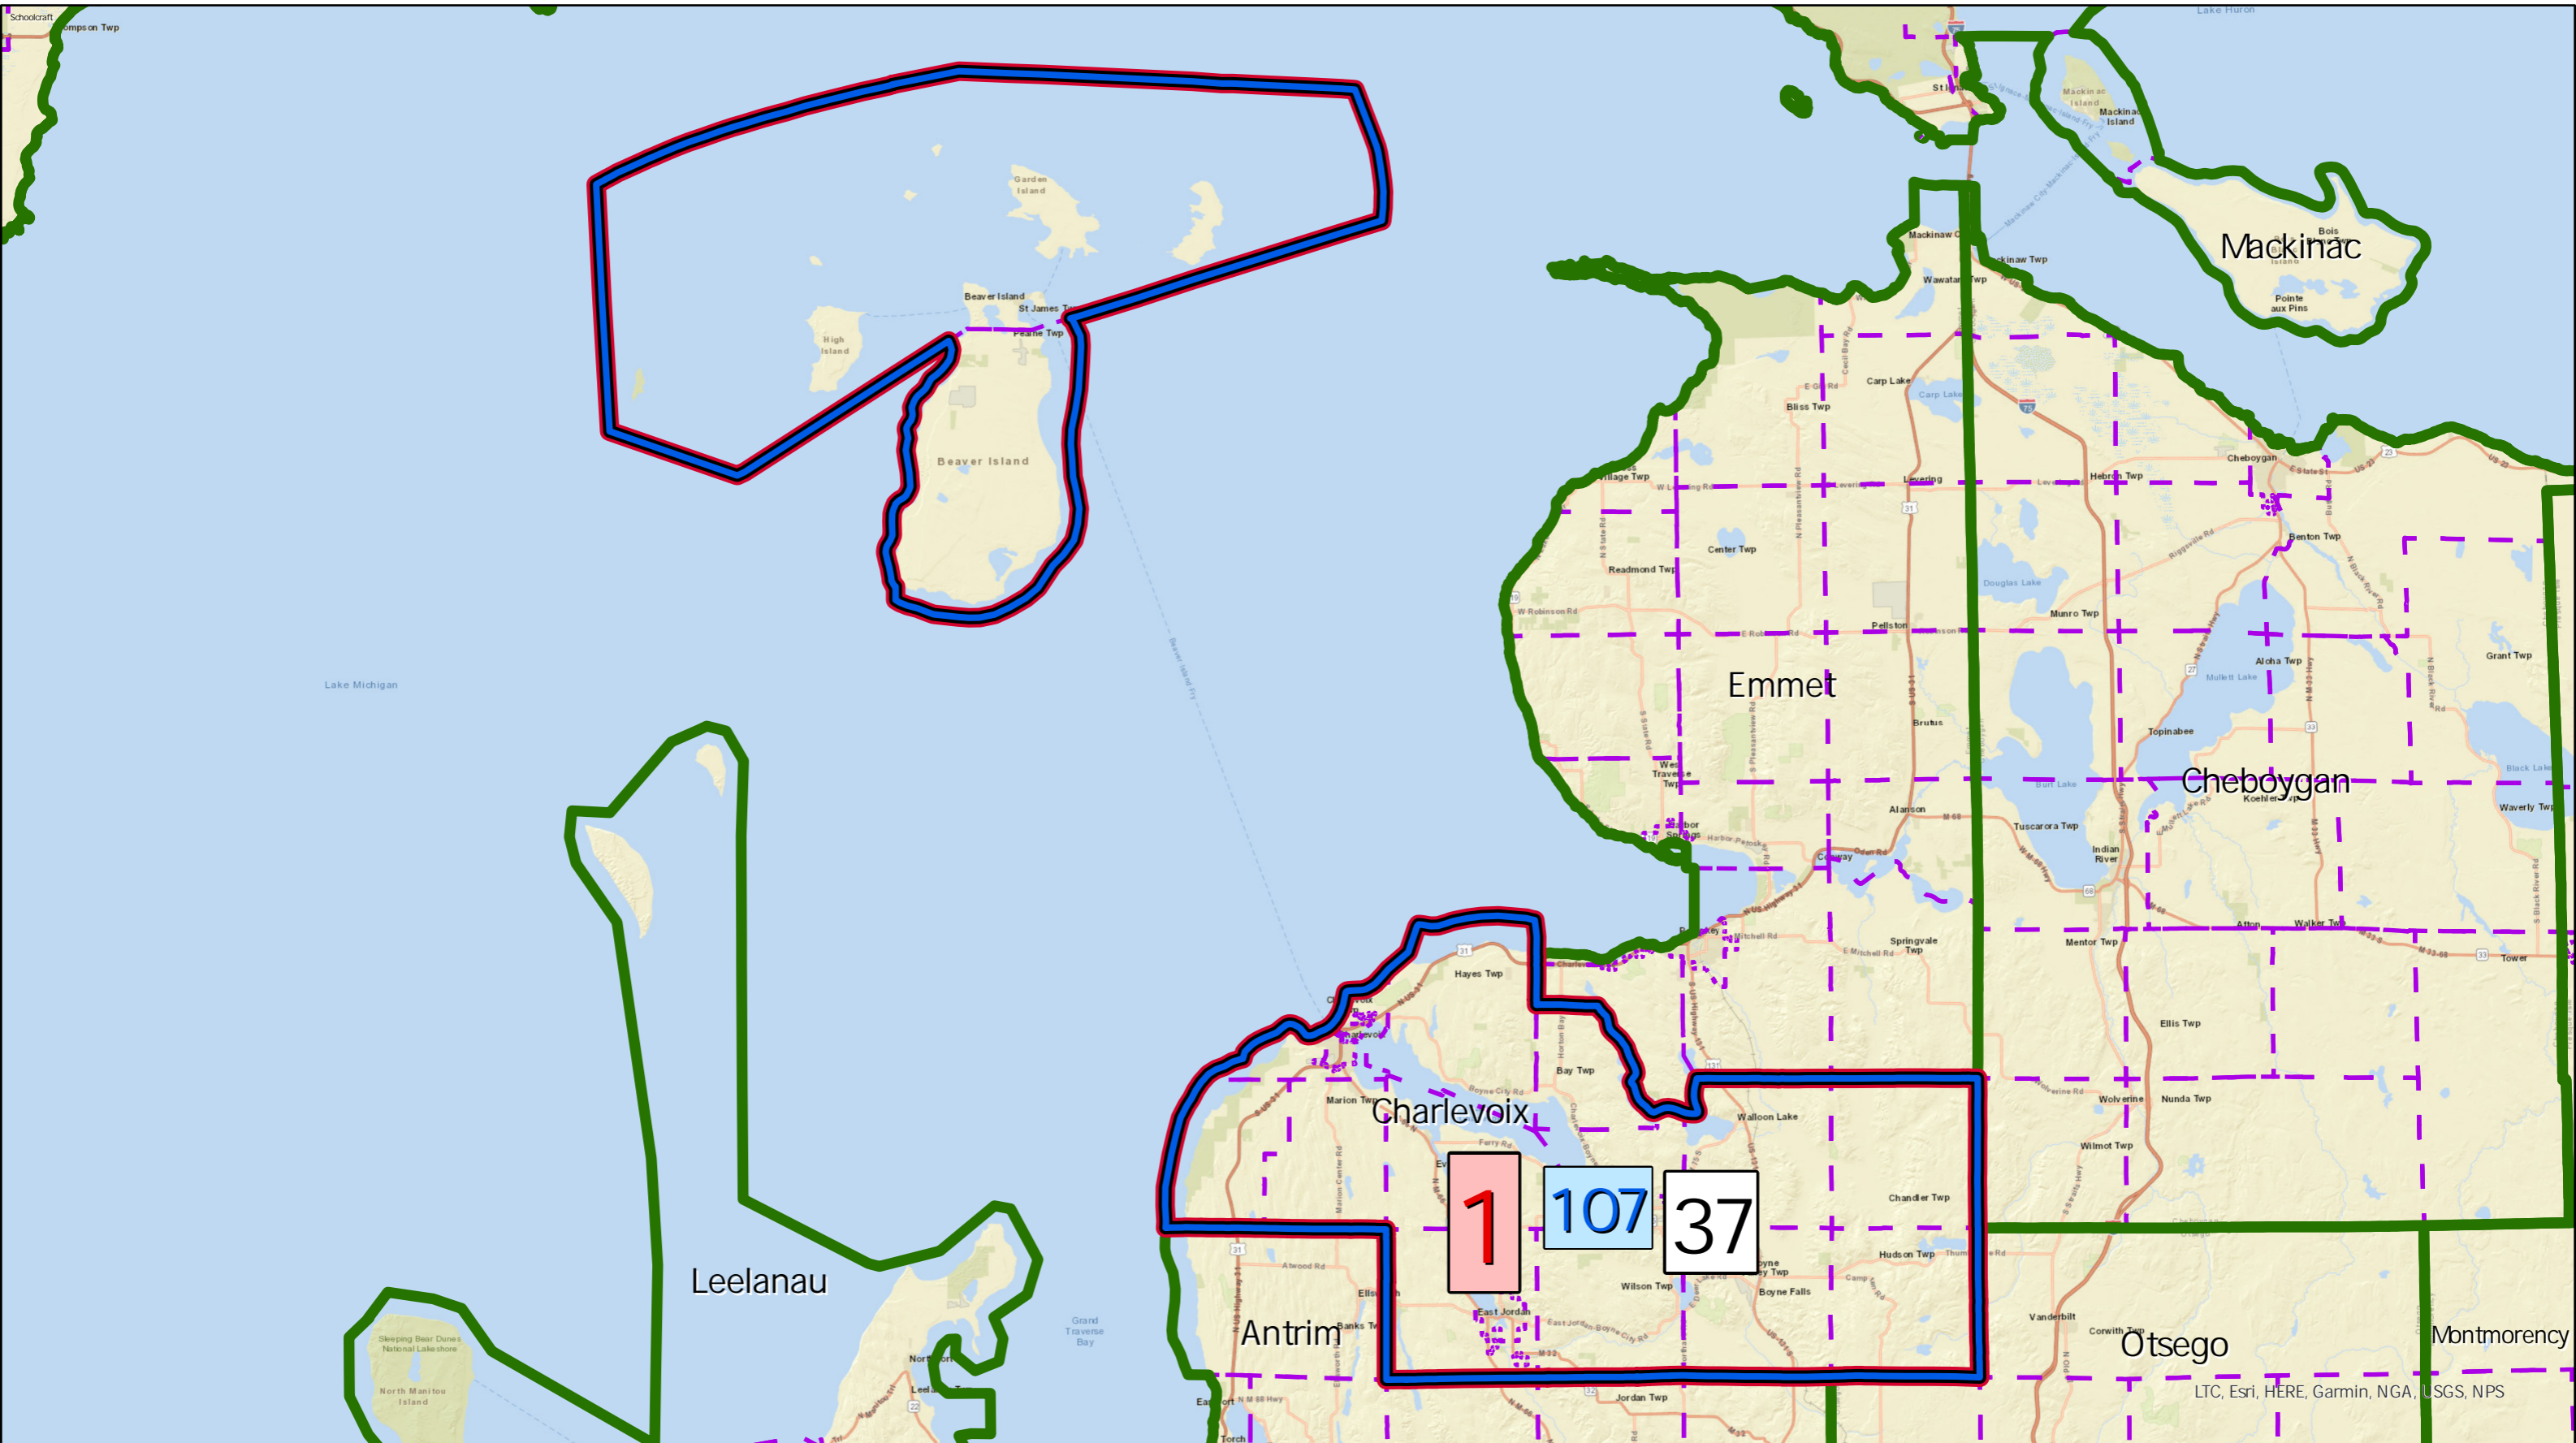

Charlevoix County, Michigan

All Legislative Districts (Chestnut, Linden, & Hickory Plans)

0 4.25 8.5 17 Miles

Election Data Services

Congress	State Senate	State House	Counties	Townships
----------	--------------	-------------	----------	-----------