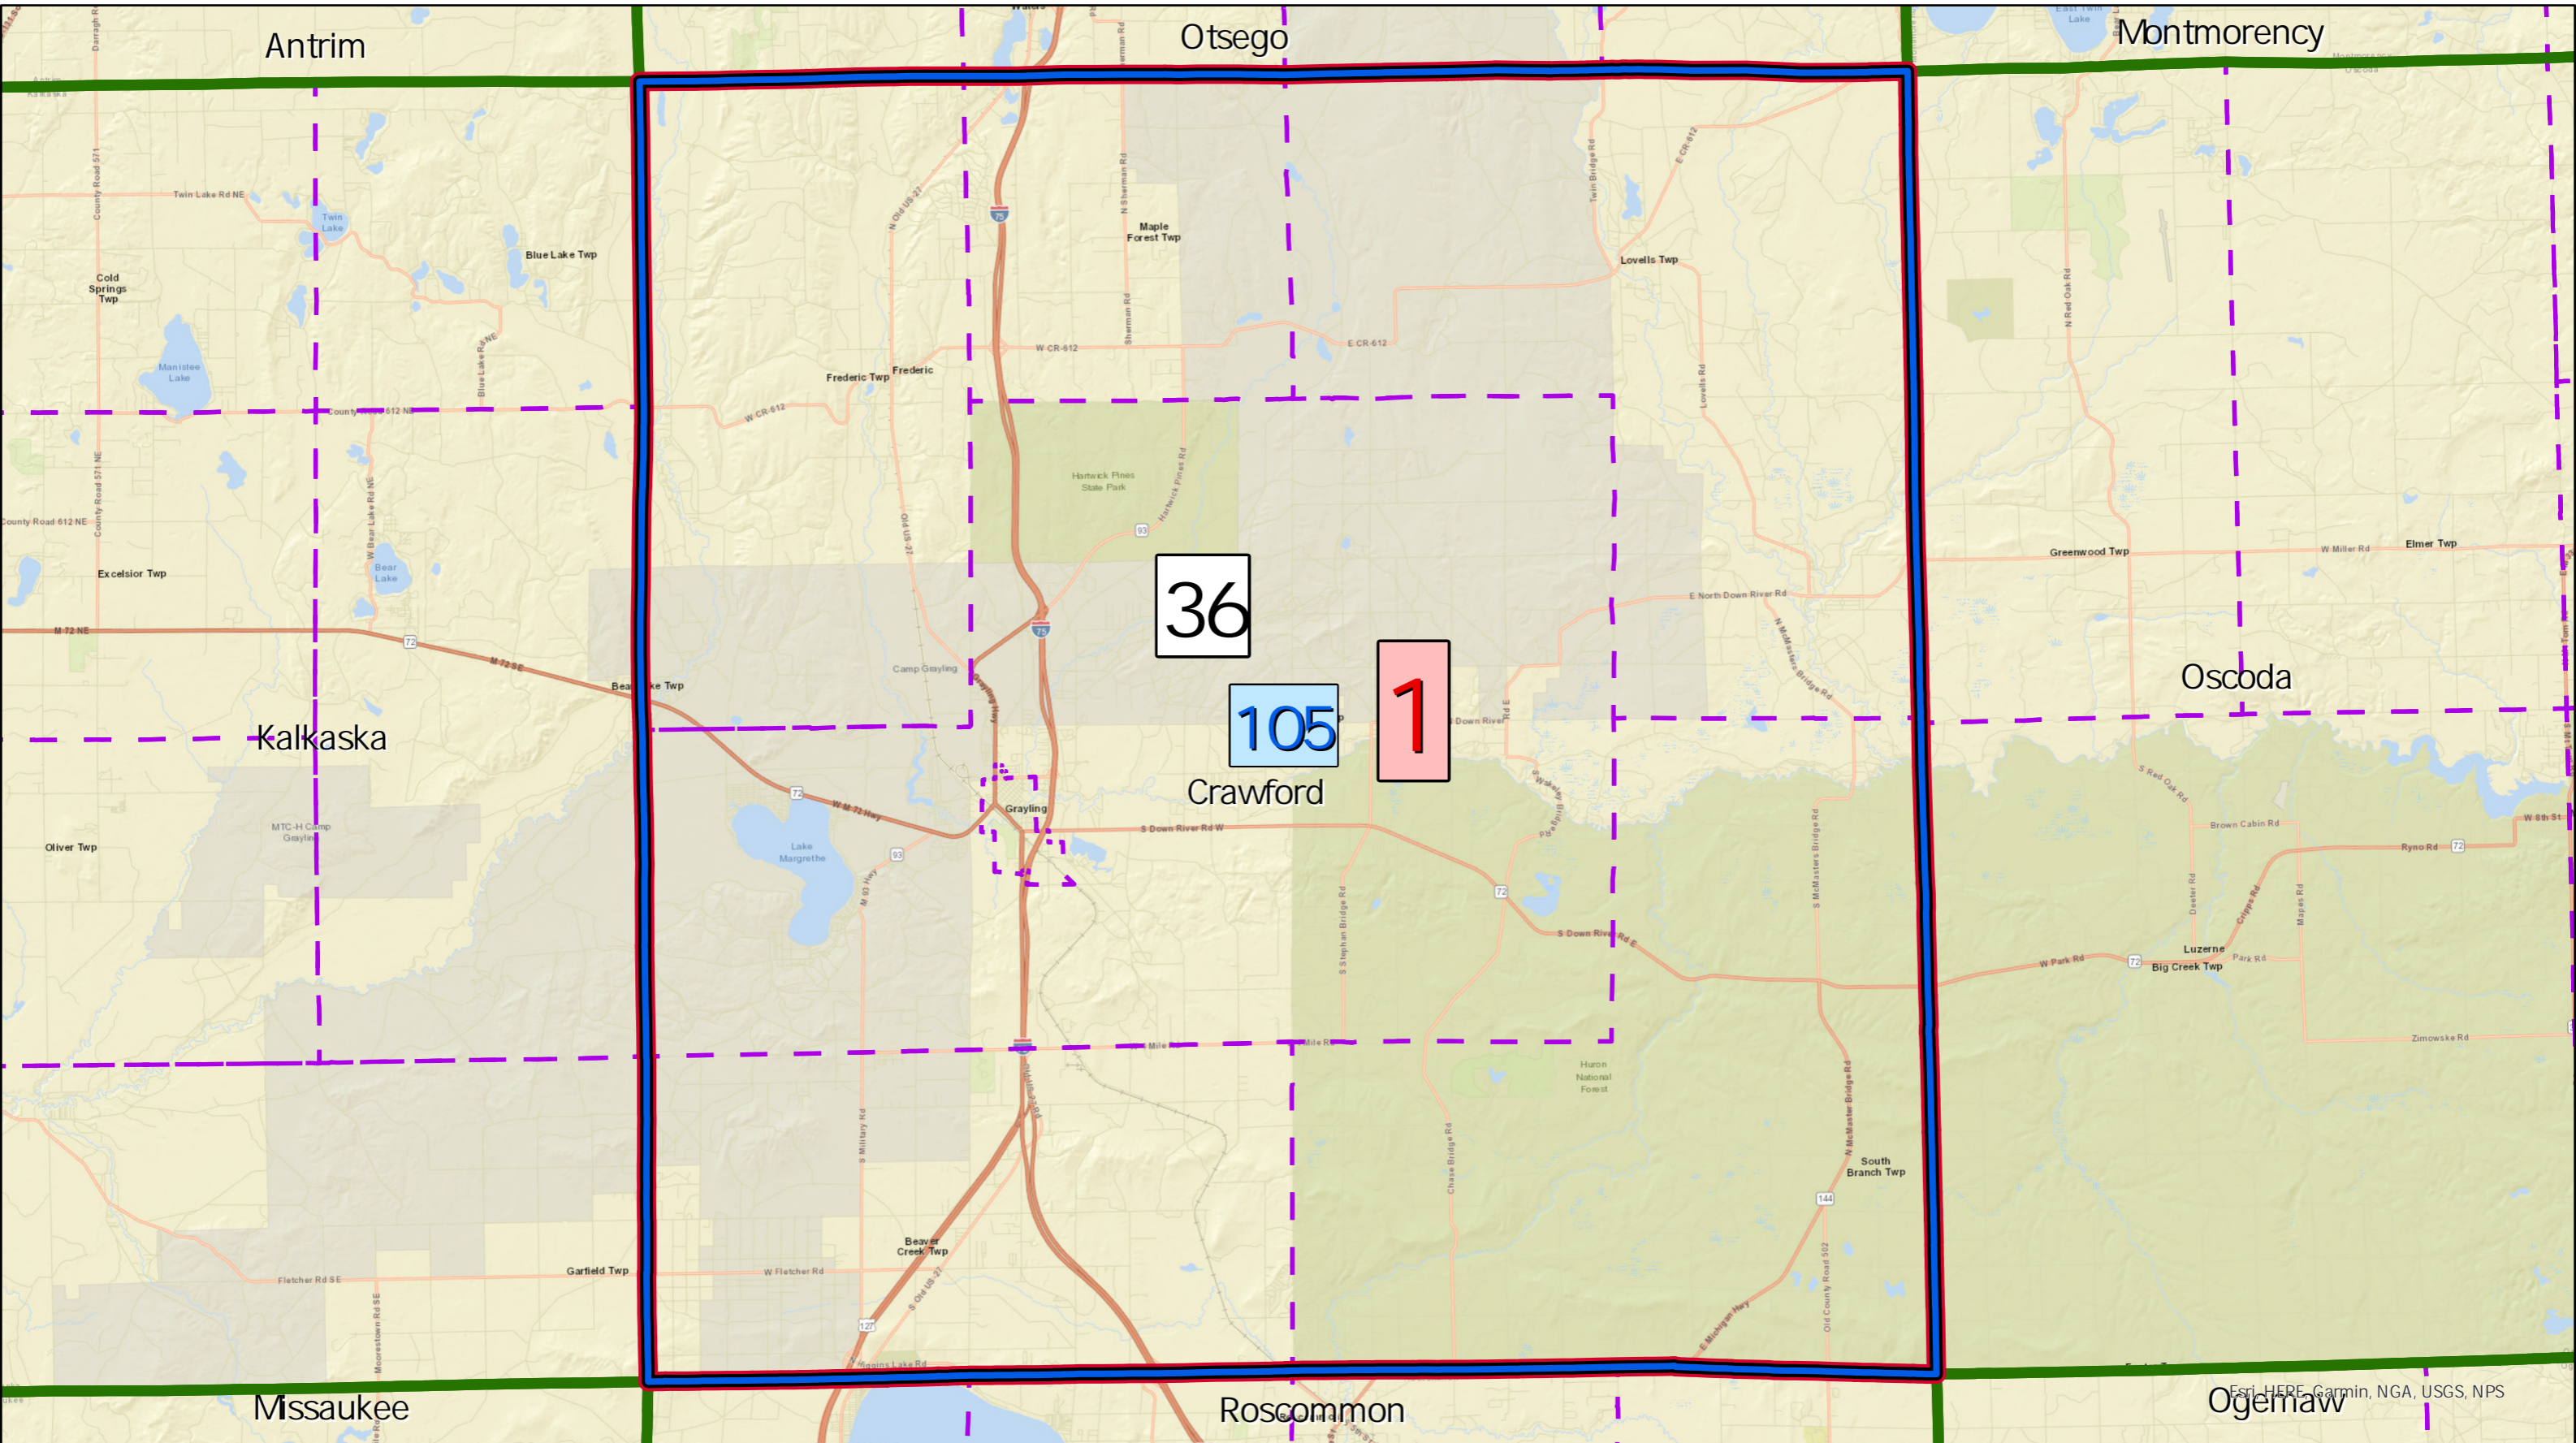

Crawford County, Michigan

All Legislative Districts (Chestnut, Linden, & Hickory Plans)

| | | | | |
|--|--|---|--|---|
|  Congress |  State Senate |  State House |  Counties |  Townships |
|--|--|---|--|---|

Esri, HERE, Garmin, NGA, USGS, NPS