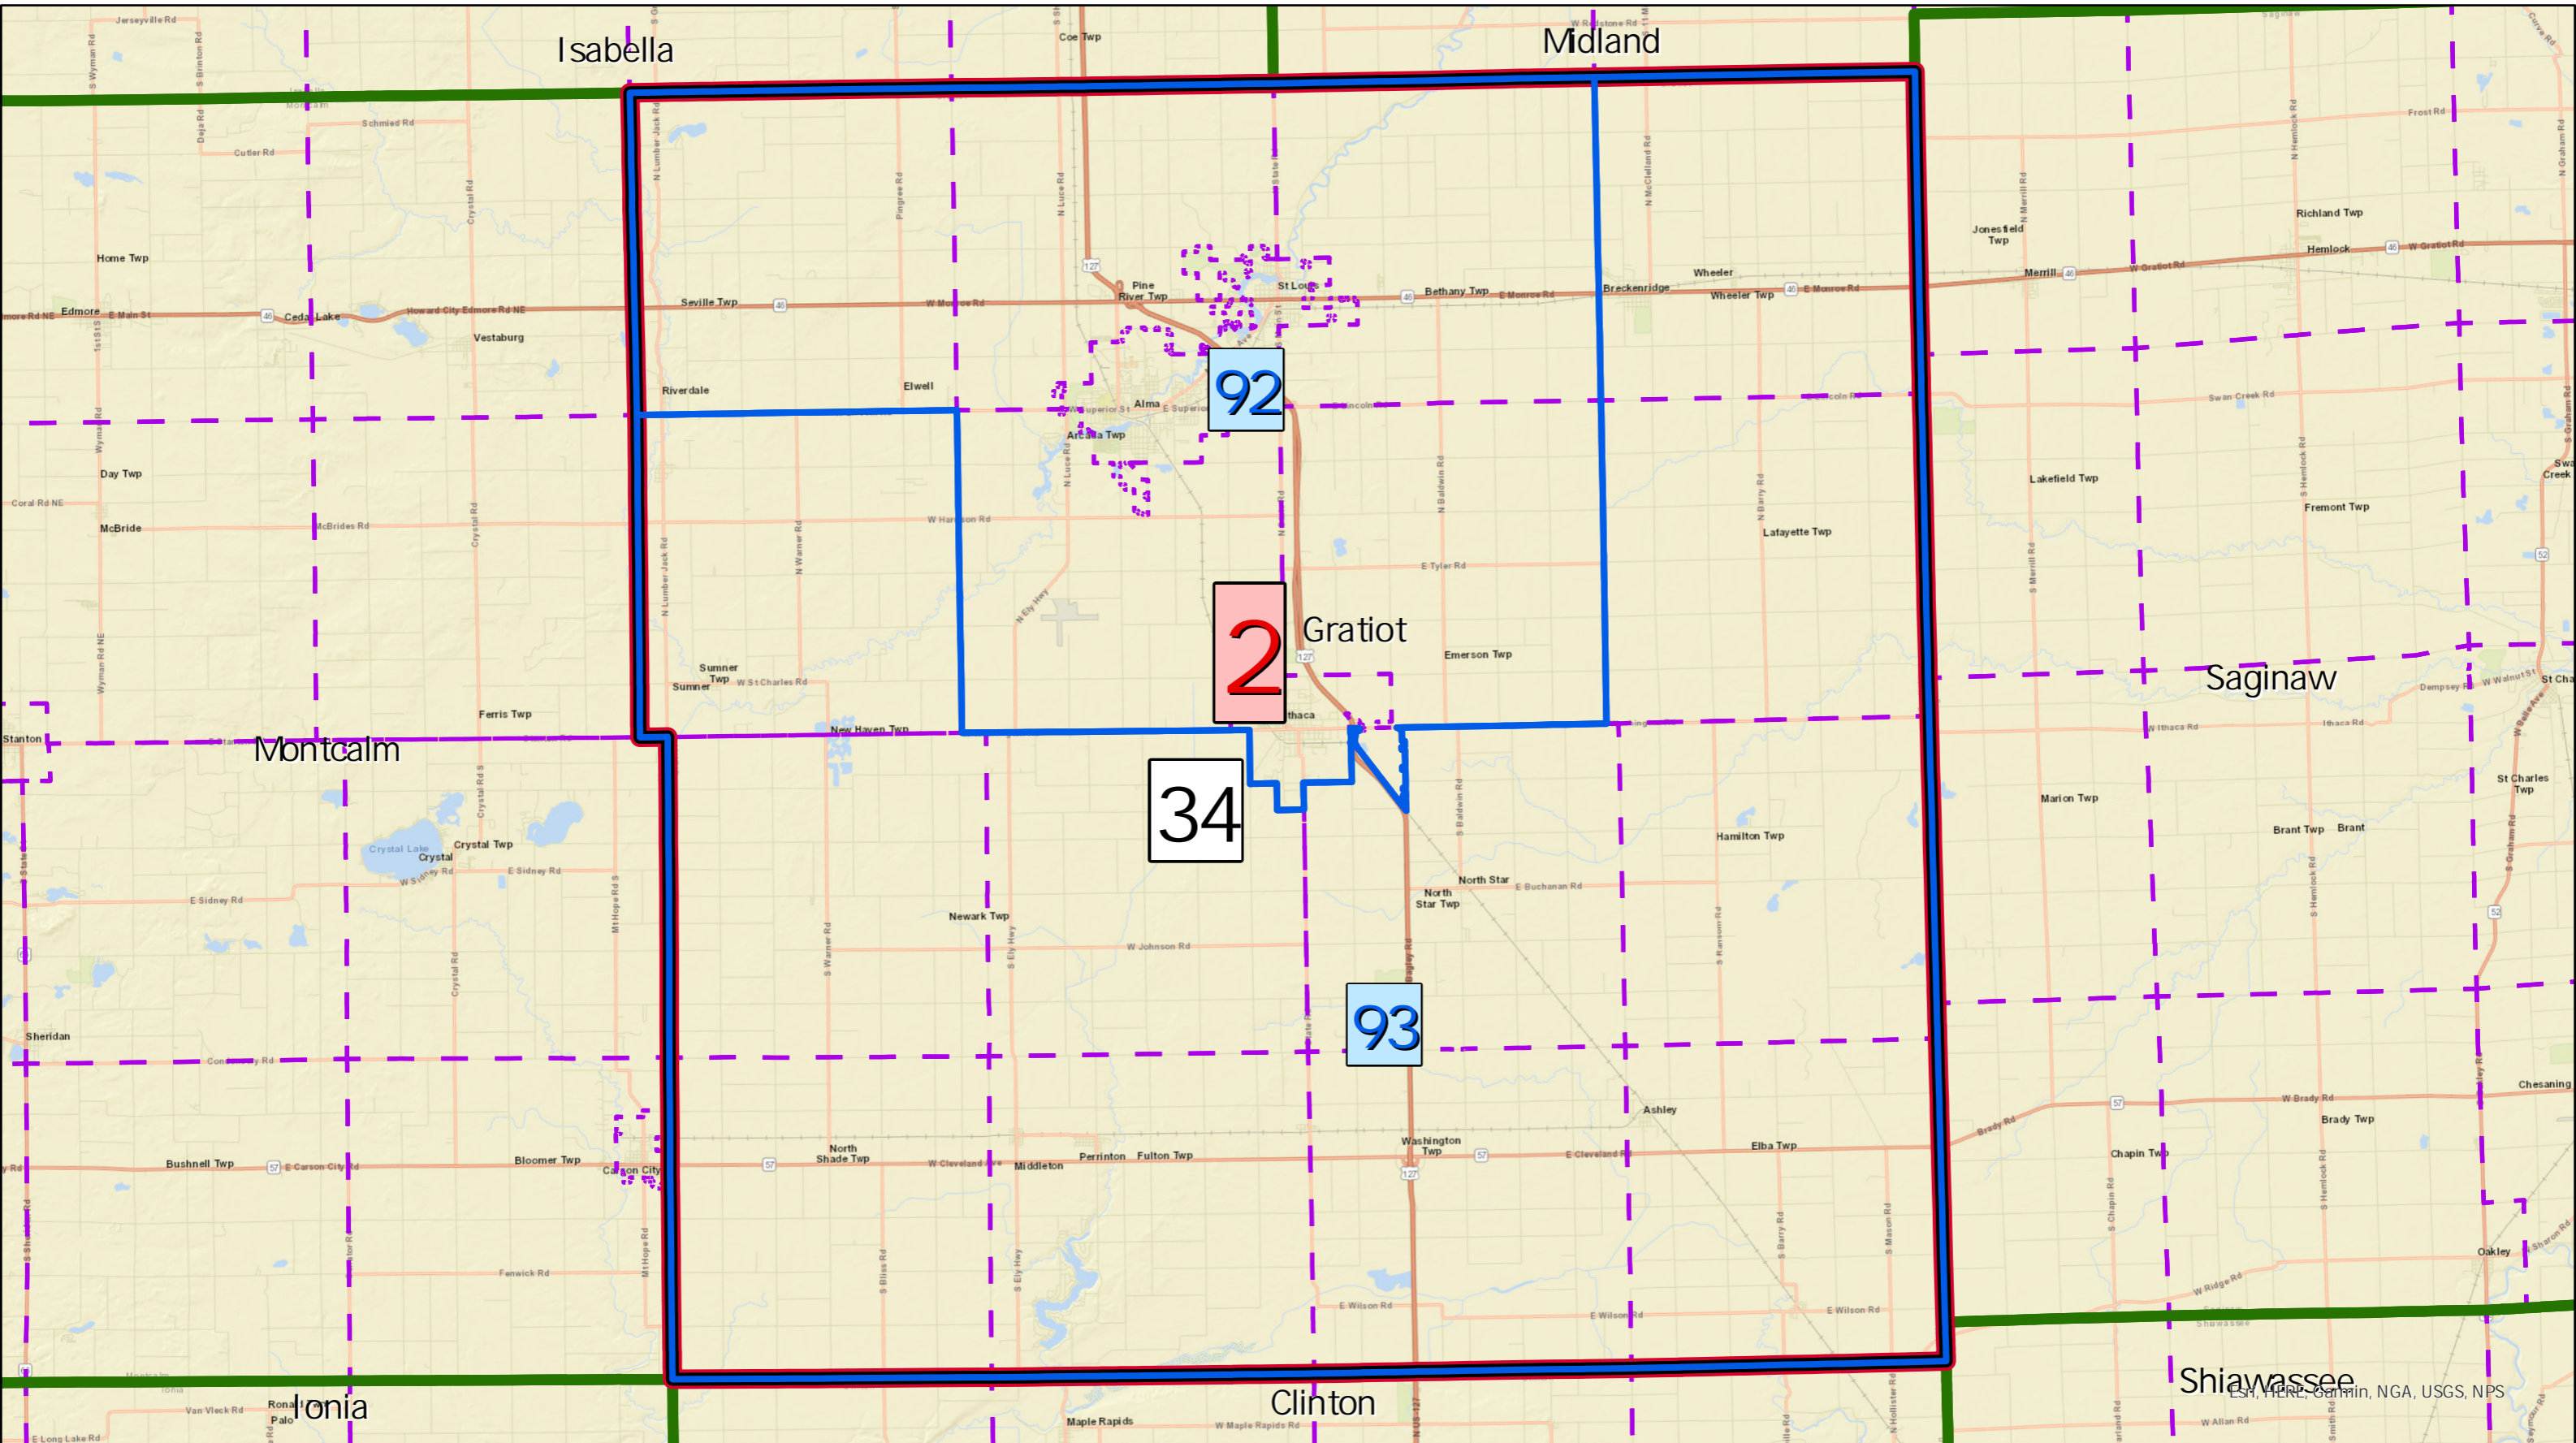

# Gratiot County, Michigan

# All Legislative Districts (Chestnut, Linden, & Hickory Plans)

0 2 4 8 Miles

Election Data Services

 Congress	 State Senate	 State House	 Counties	 Townships
--	--	---	--	---