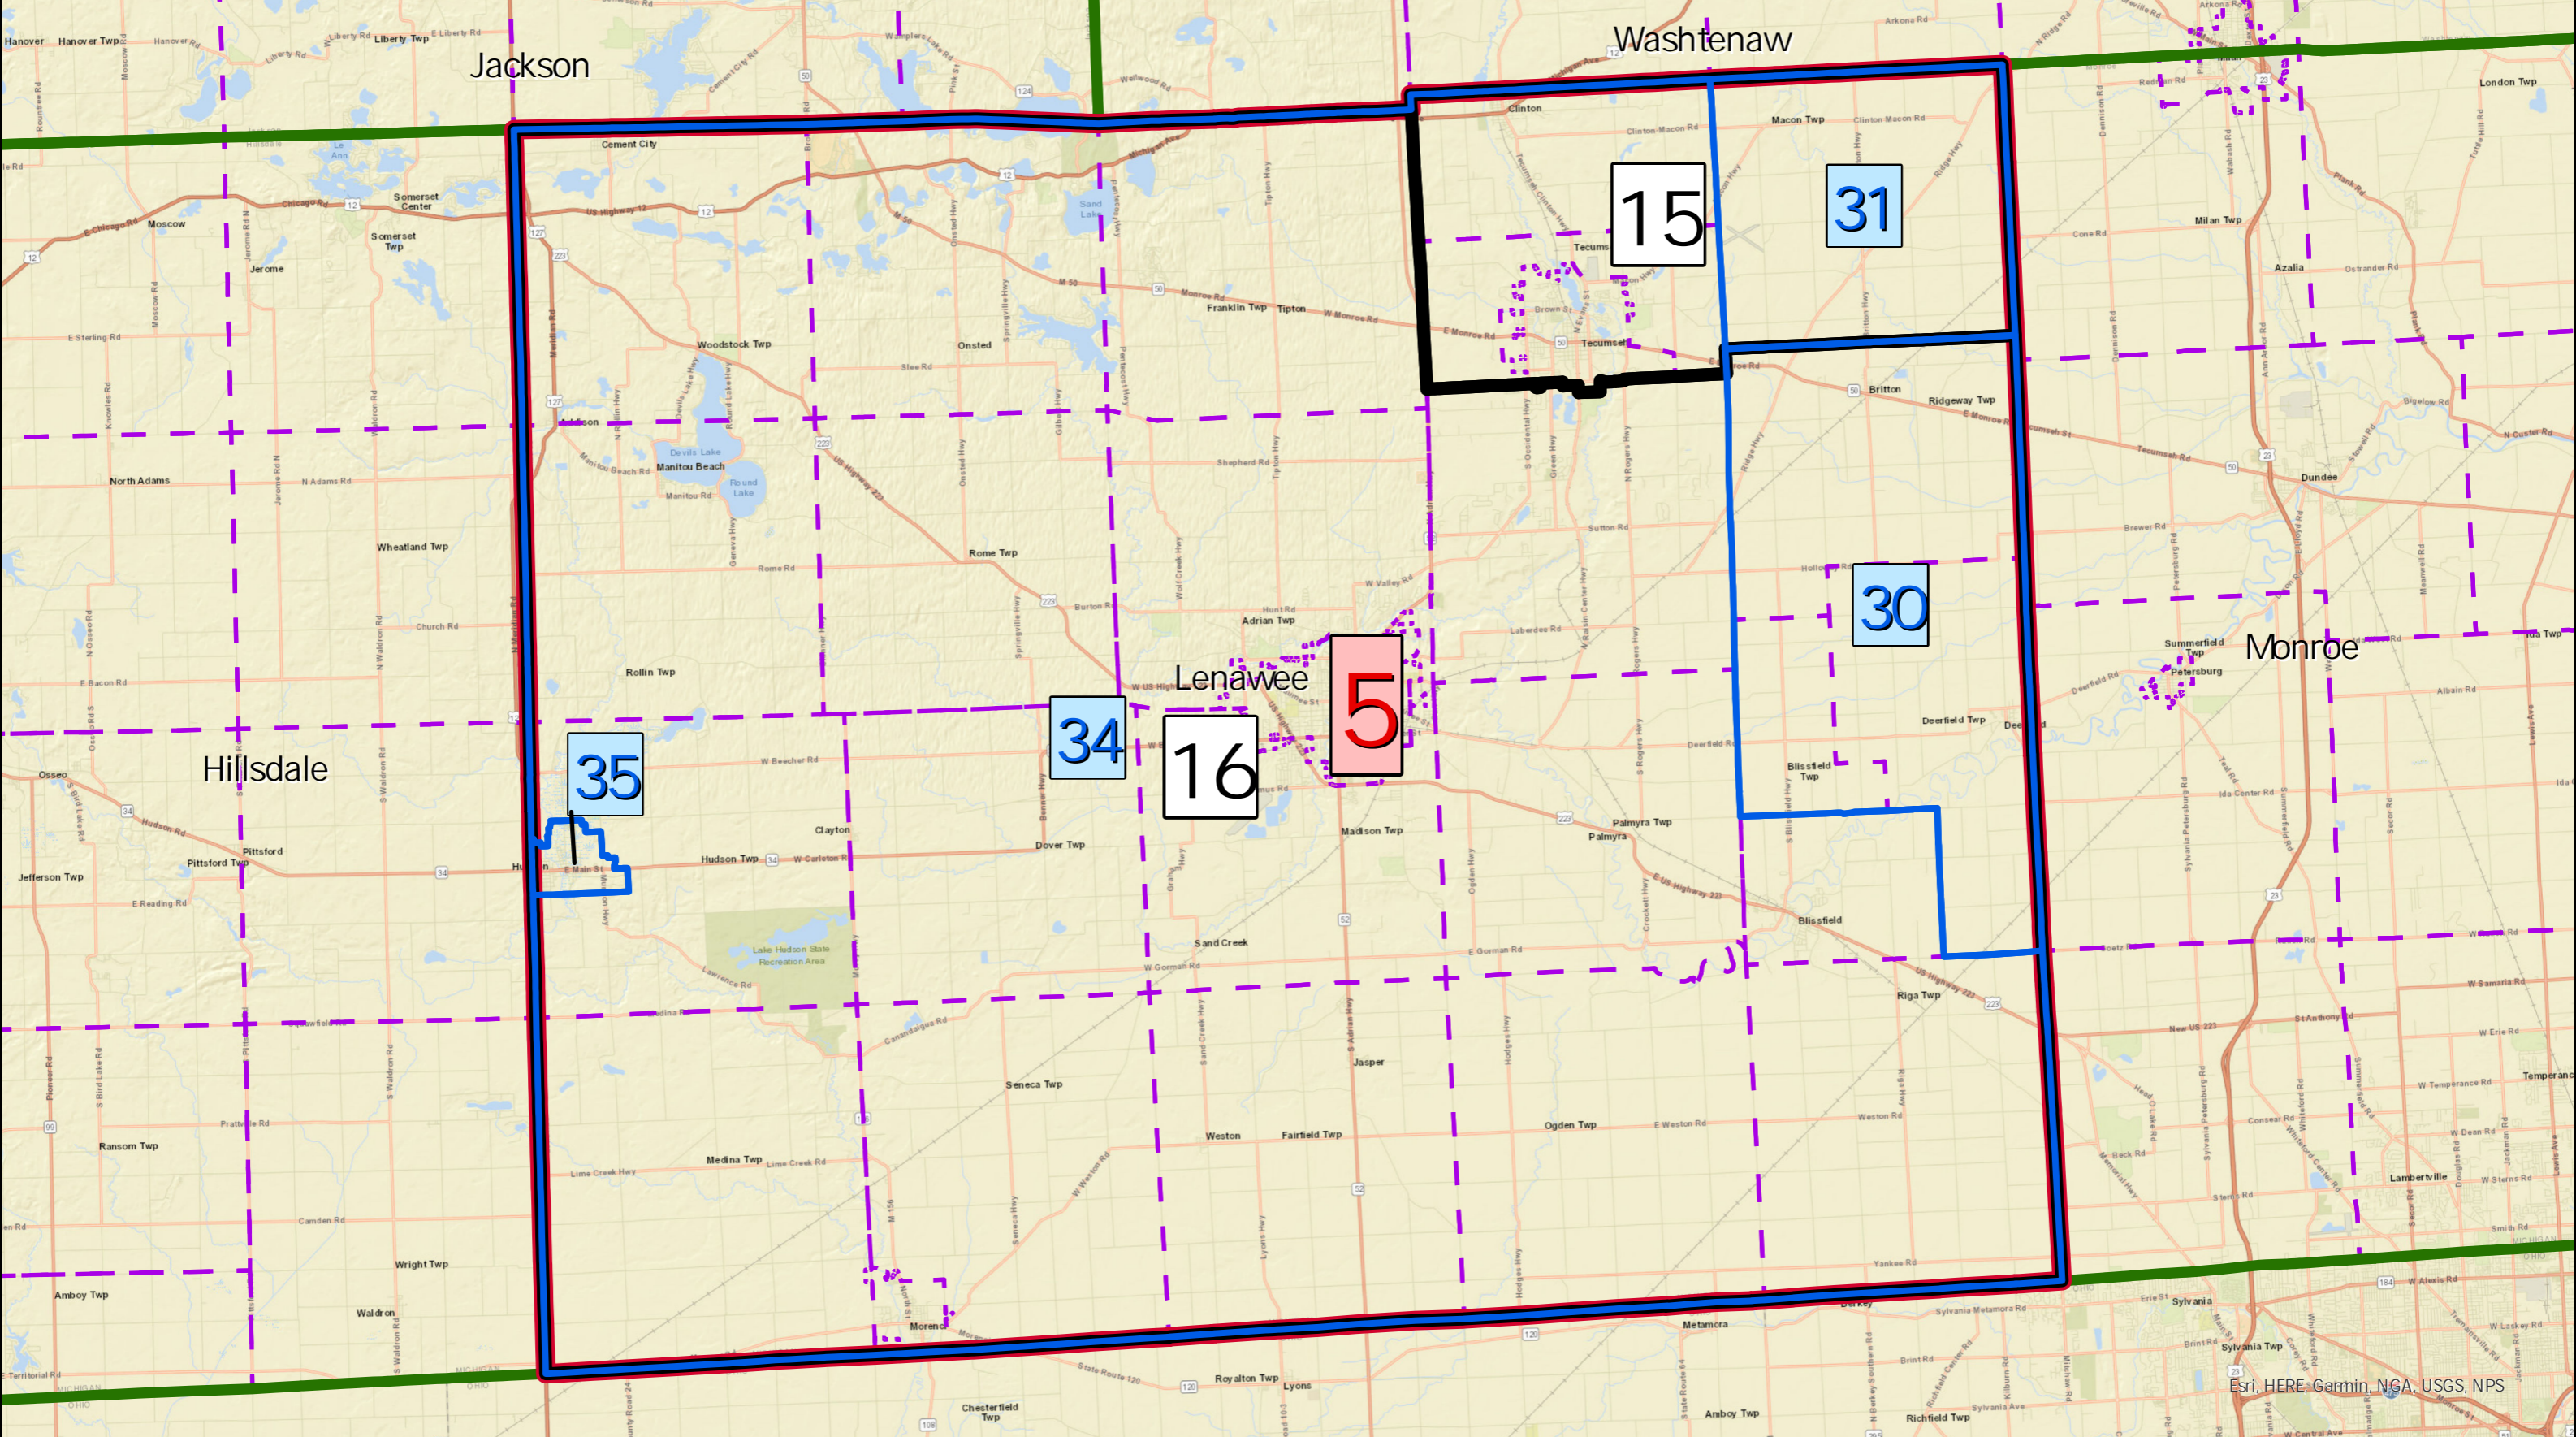

# Lenawee County, Michigan

# All Legislative Districts (Chestnut, Linden, & Hickory Plans)

 Congress	 State Senate	 State House	 Counties	 Townships
--	--	---	--	---

Esri, HERE, Garmin, NGA, USGS, NPS