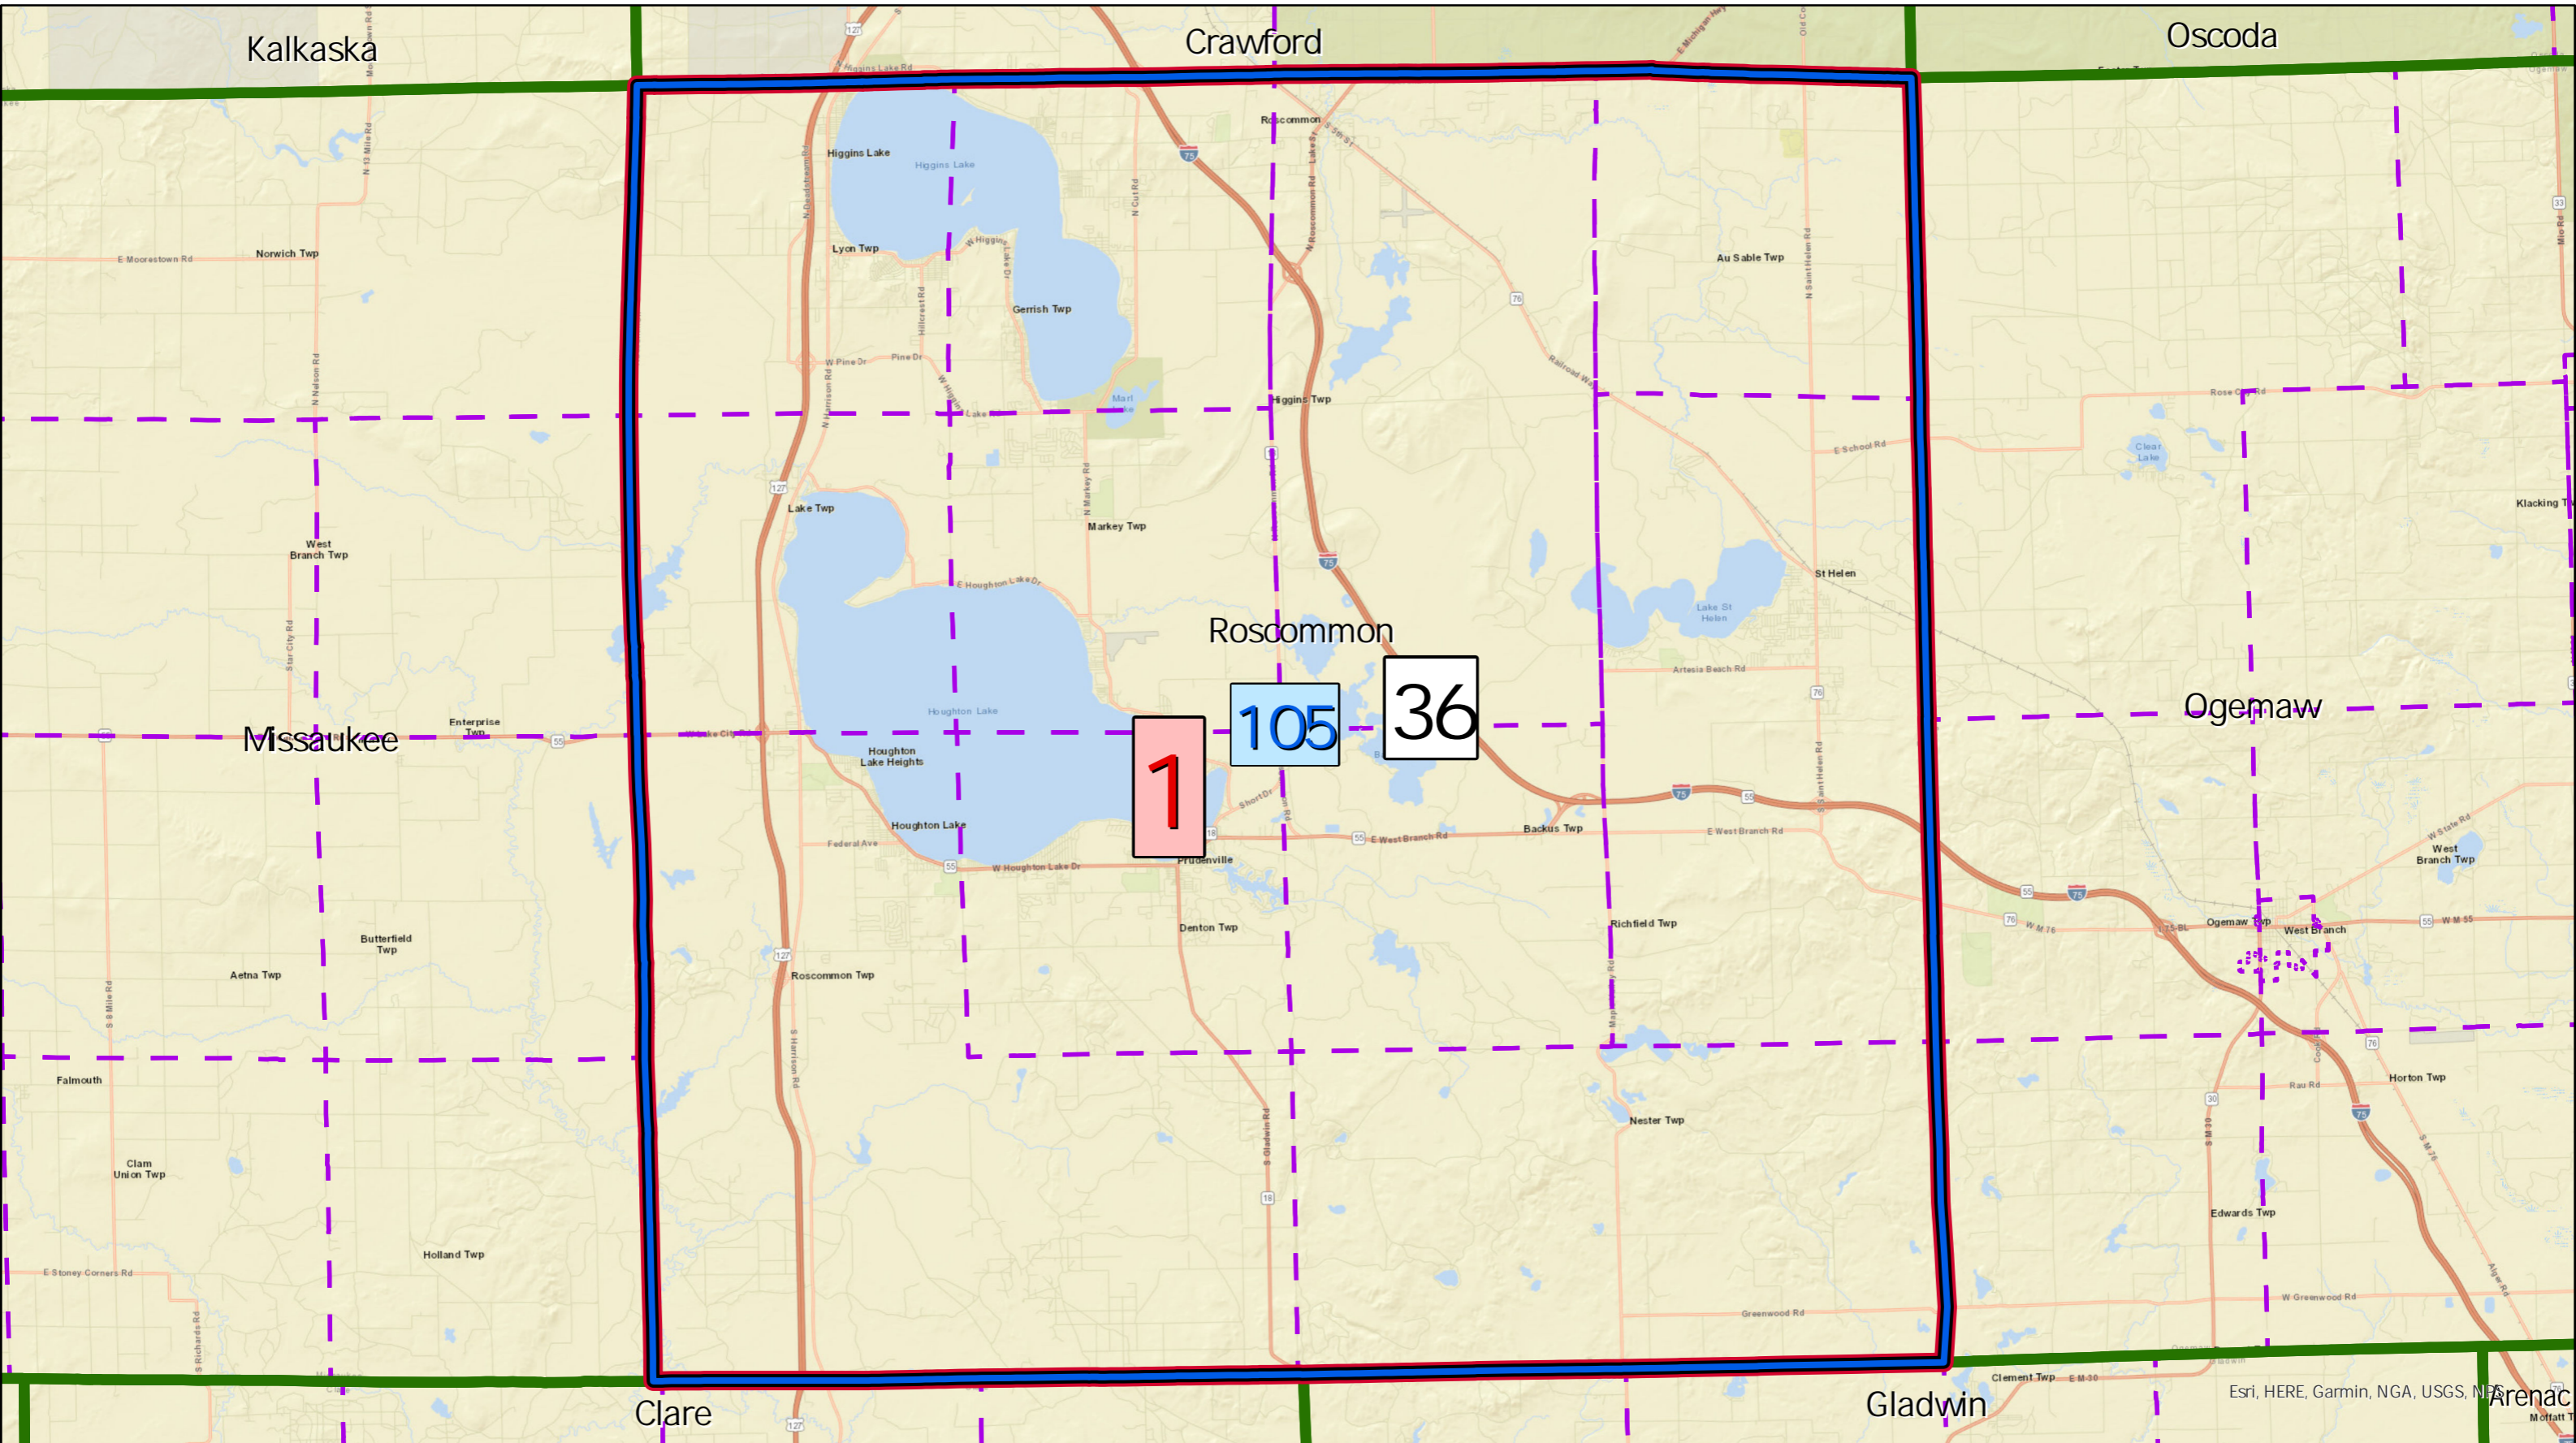

Roscommon County, Michigan

All Legislative Districts (Chestnut, Linden, & Hickory Plans)

Esri, HERE, Garmin, NGA, USGS, NPS, Mofatt T