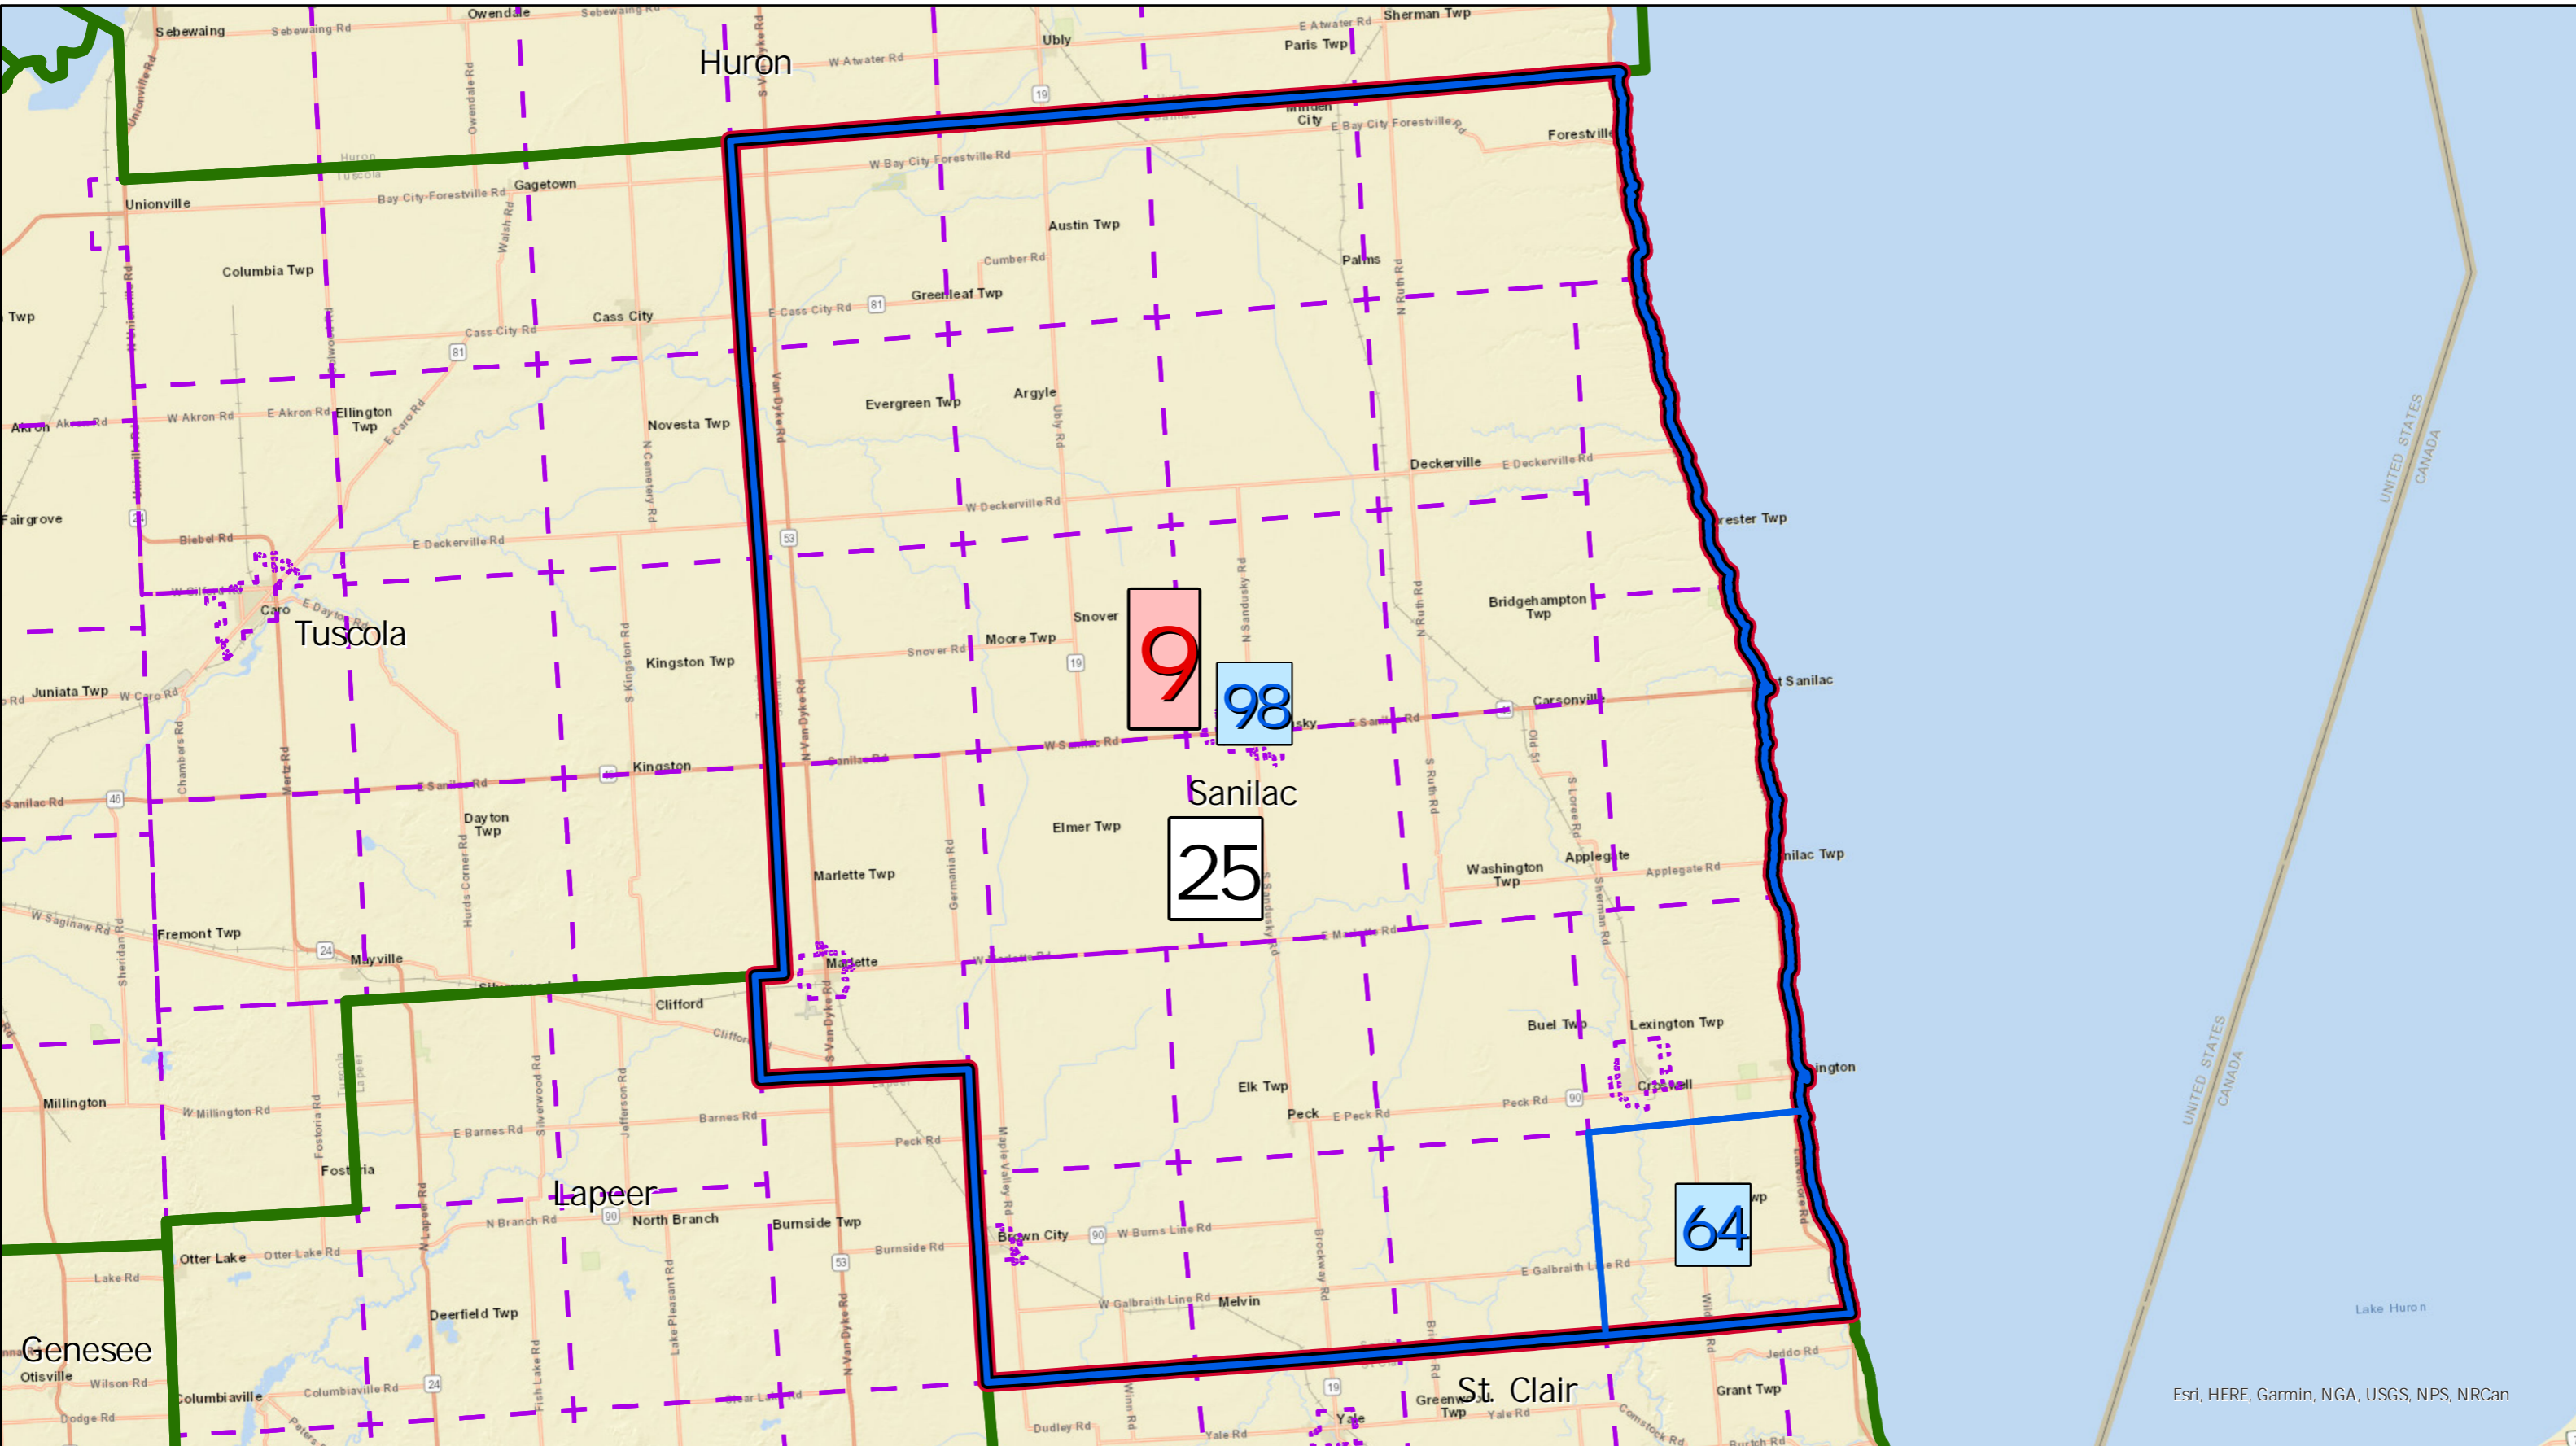

# Sanilac County, Michigan

# All Legislative Districts (Chestnut, Linden, & Hickory Plans)

0 3 6 12 Miles

Election Data Services

	Congress		State Senate		State House		Counties		Townships
--	----------	--	--------------	--	-------------	--	----------	--	-----------

Esri, HERE, Garmin, NGA, USGS, NPS, NRCAN