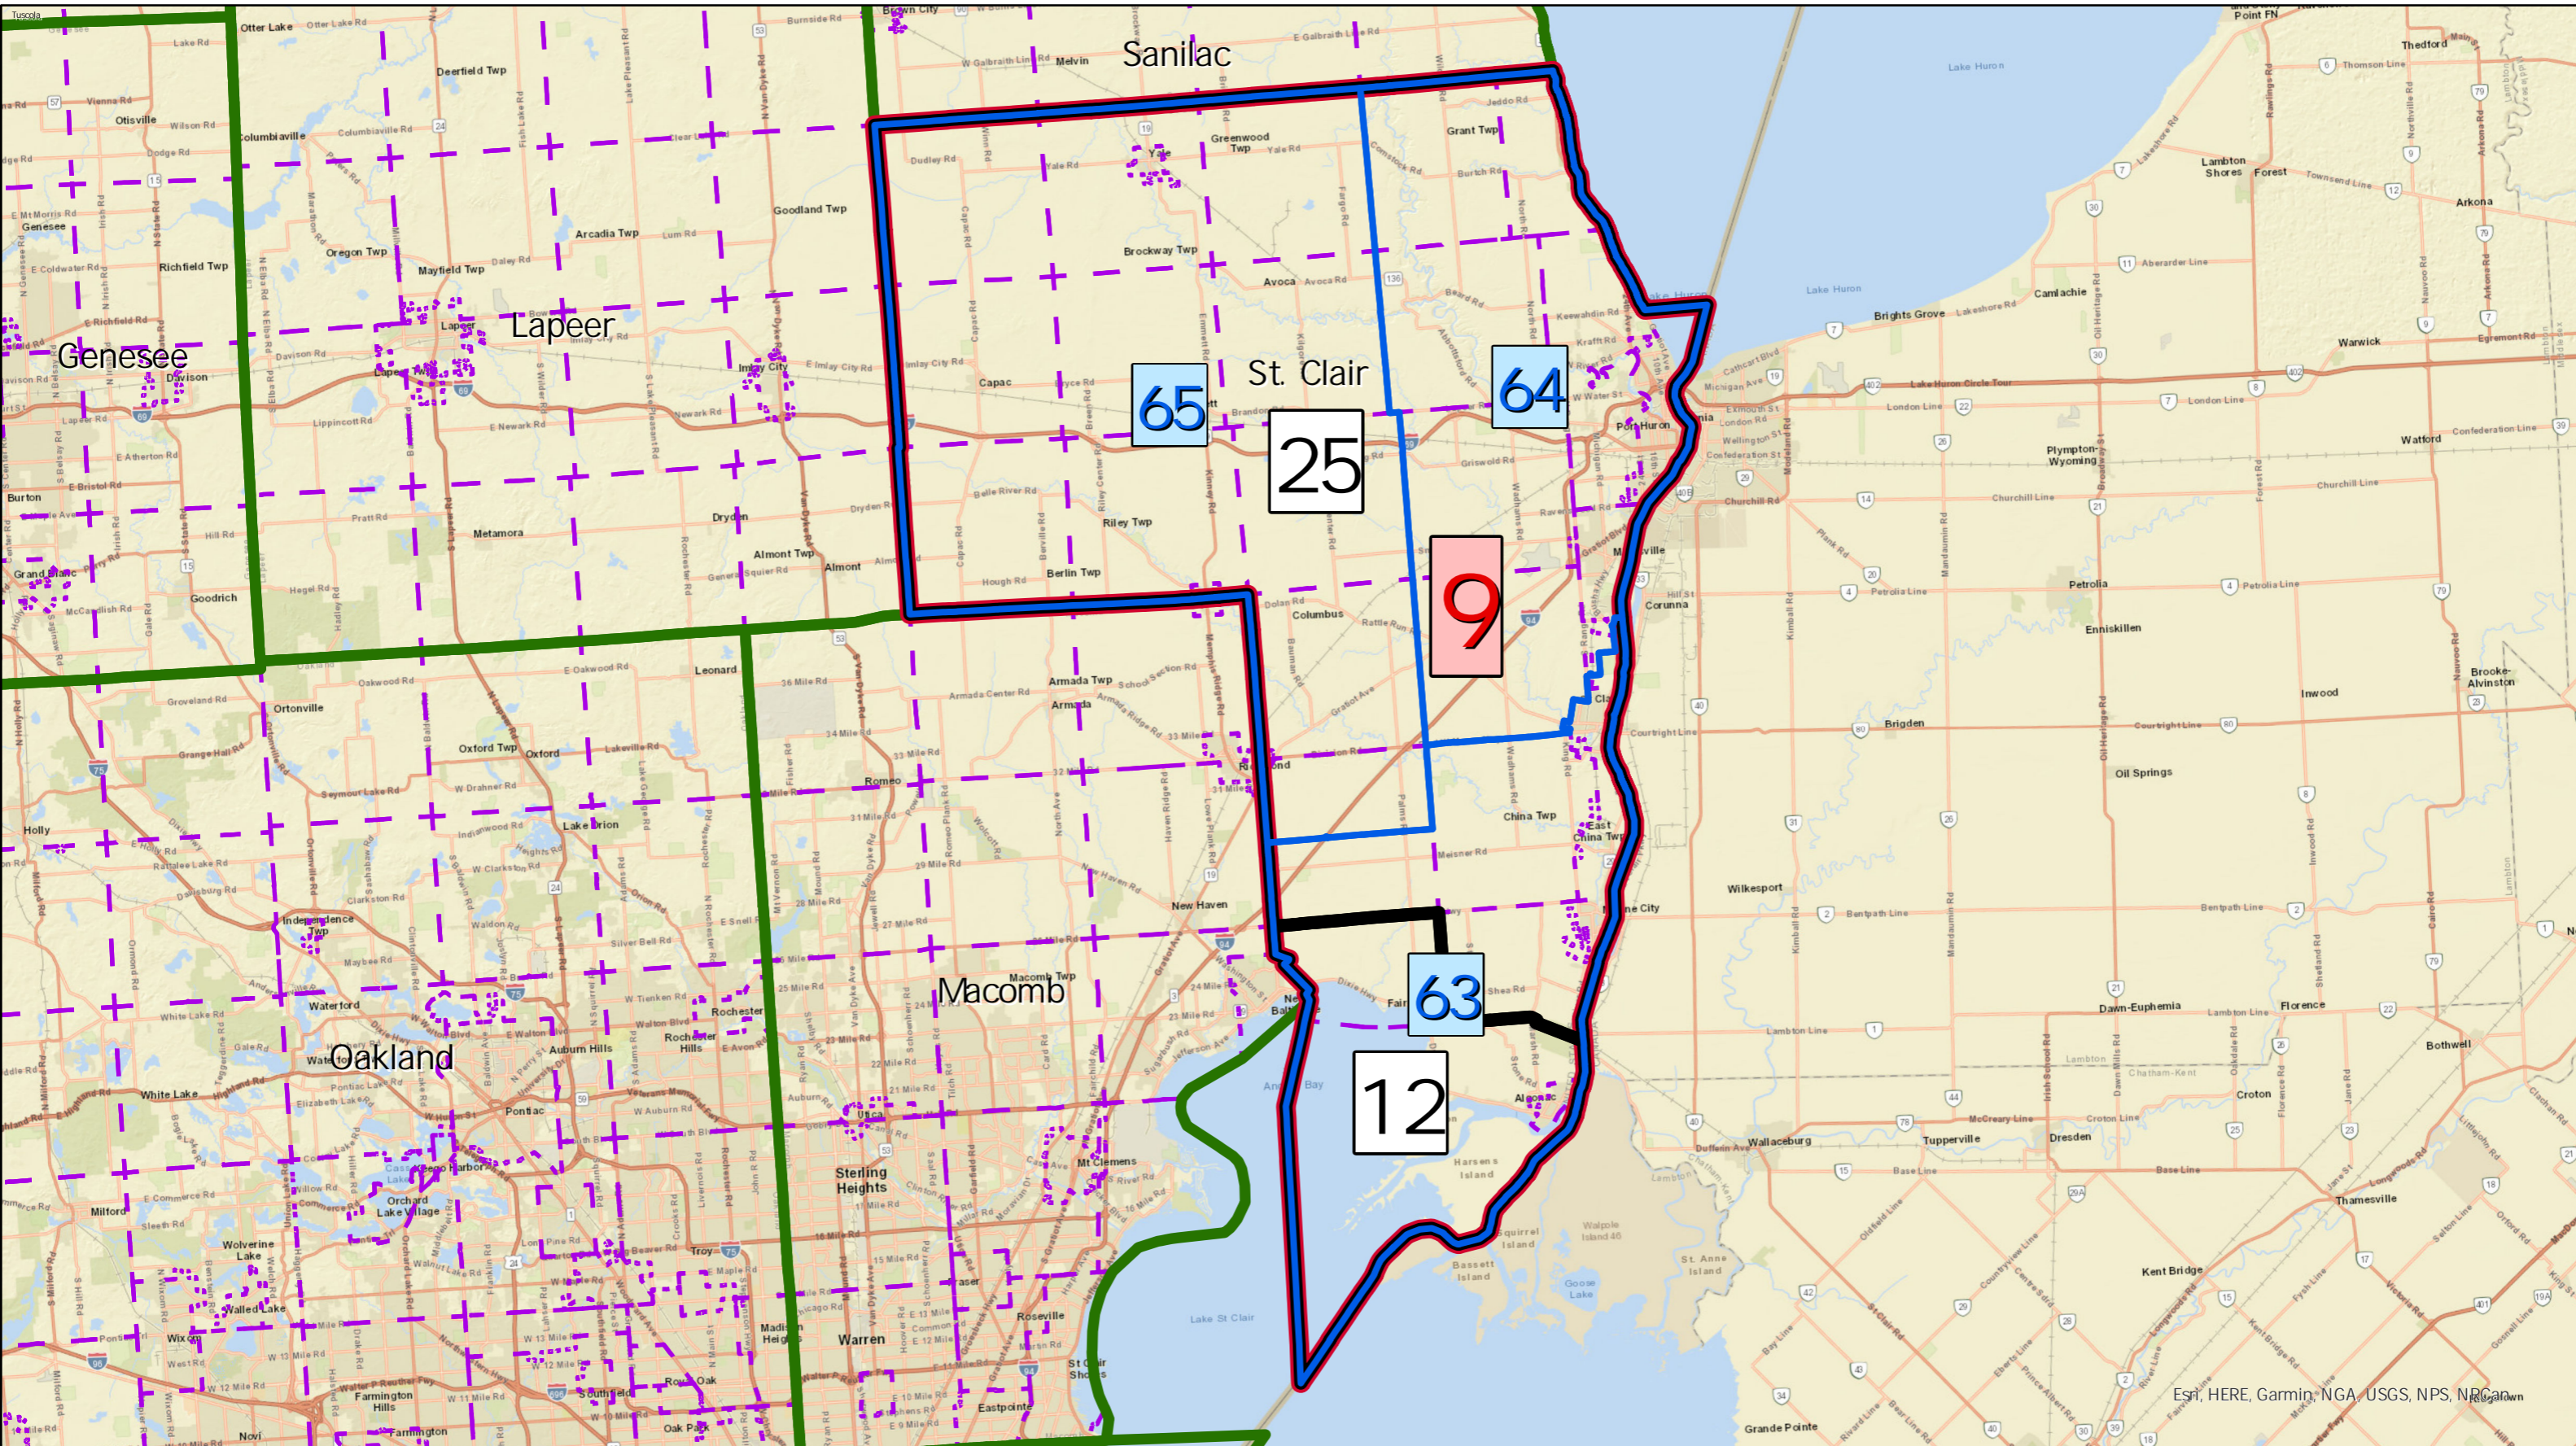

St. Clair County, Michigan

All Legislative Districts (Chestnut, Linden, & Hickory Plans)

0 4 8 16 Miles

Election Data Services

Congress	State Senate	State House	Counties	Townships
----------	--------------	-------------	----------	-----------

Esri, HERE, Garmin, NGA, USGS, NPS, NRCAN