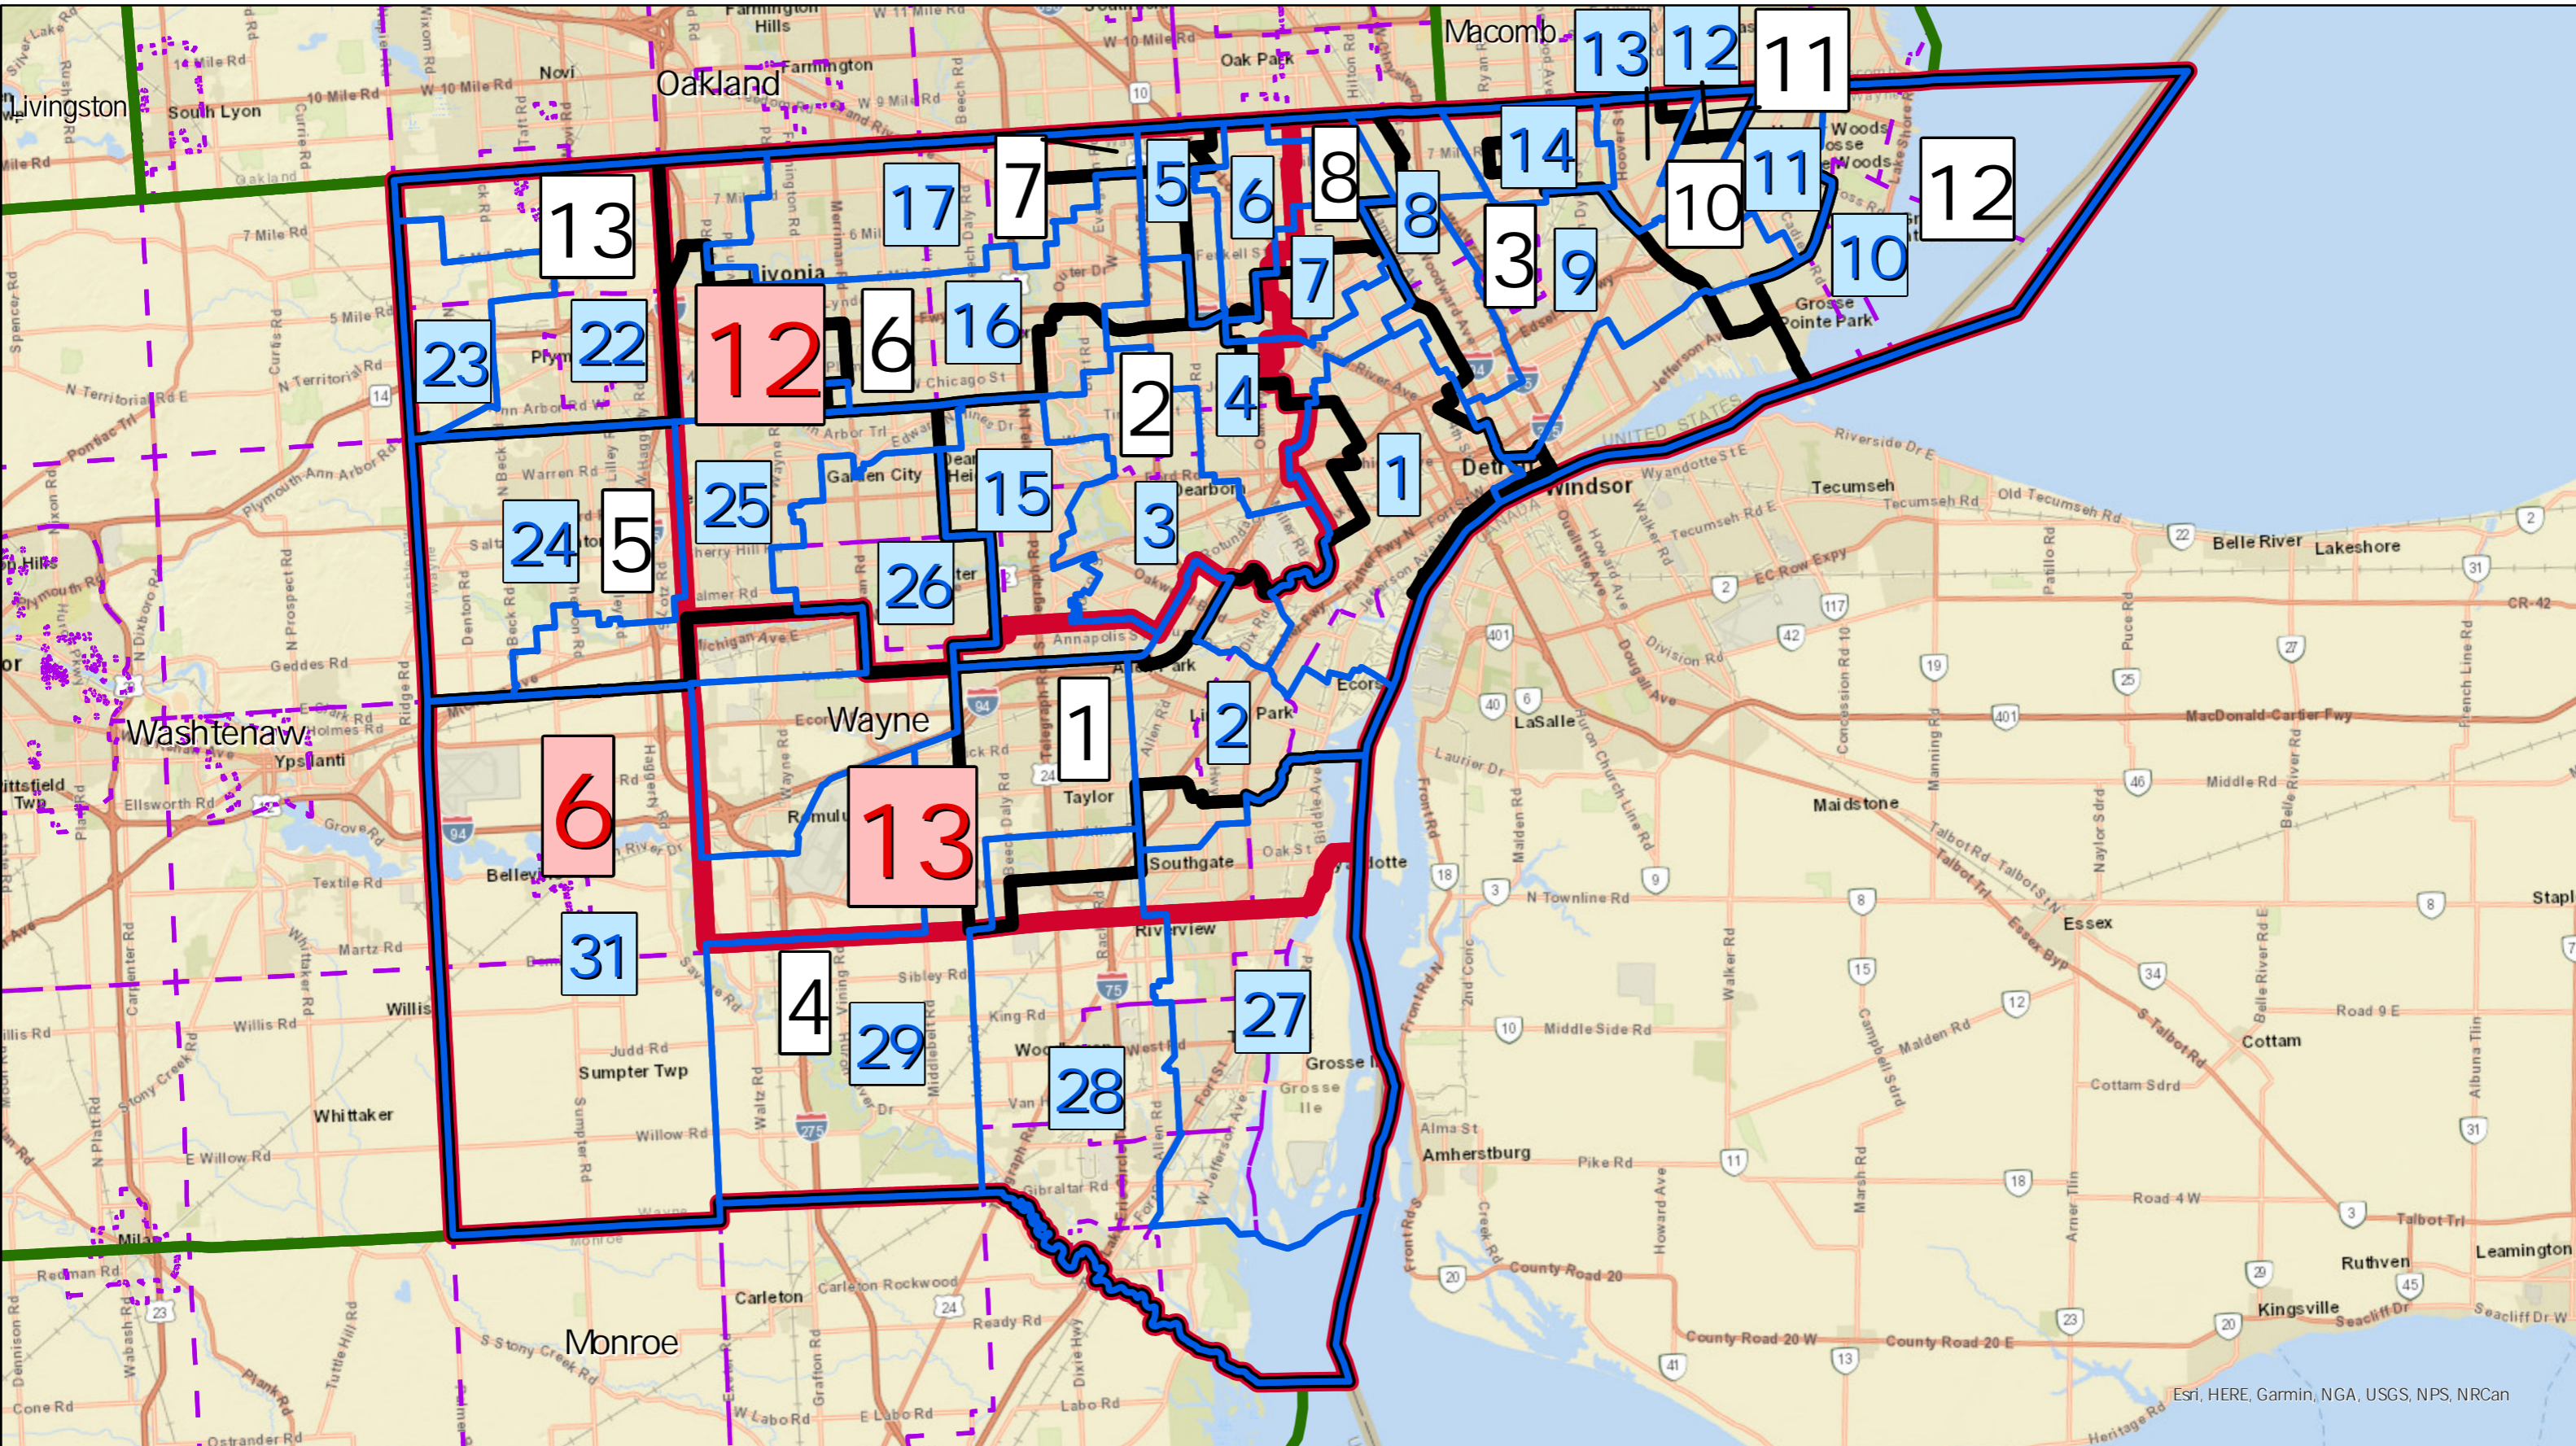

Wayne County, Michigan

All Legislative Districts (Chestnut, Linden, & Hickory Plans)

Esri, HERE, Garmin, NGA, USGS, NPS, NRCAN

- Congress
- State Senate
- State House
- Counties
- Townships