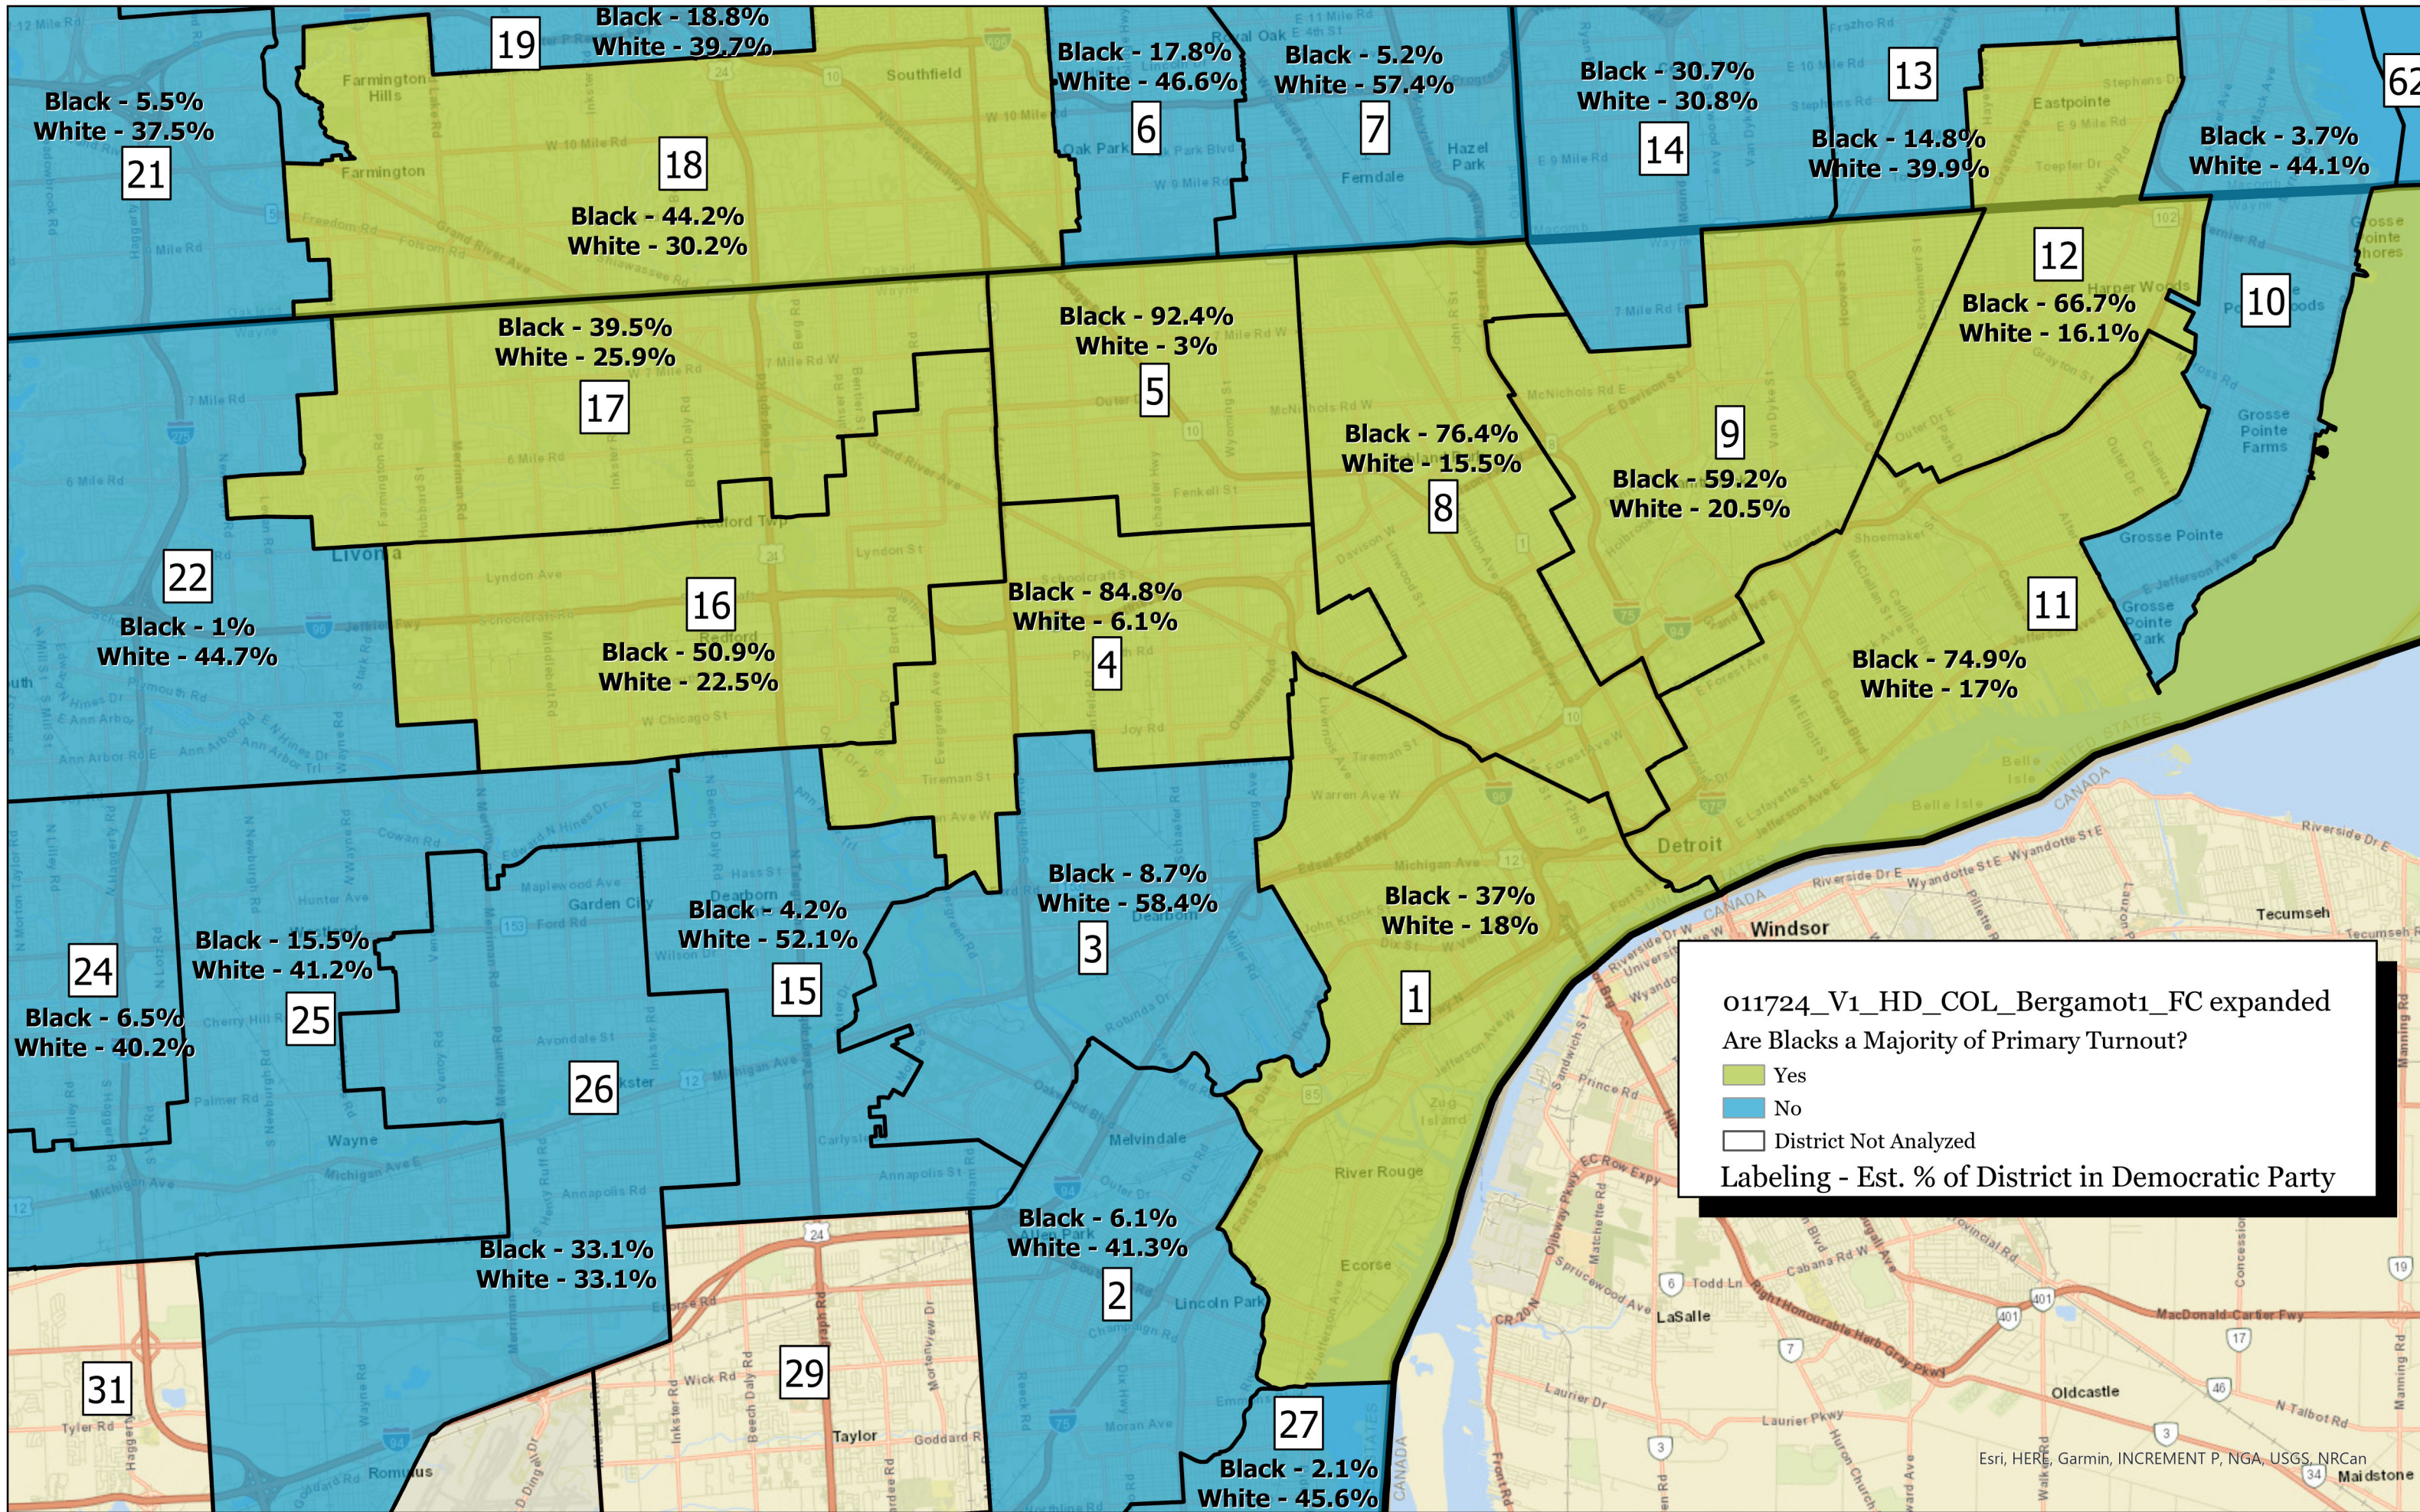

Metro Wayne State House Voting Rights Act Effectiveness Plan - Bergamot 1

011724_V1_HD_COL_Bergamot1_FC expanded
 Are Blacks a Majority of Primary Turnout?
 Yes
 No
 District Not Analyzed
 Labeling - Est. % of District in Democratic Party