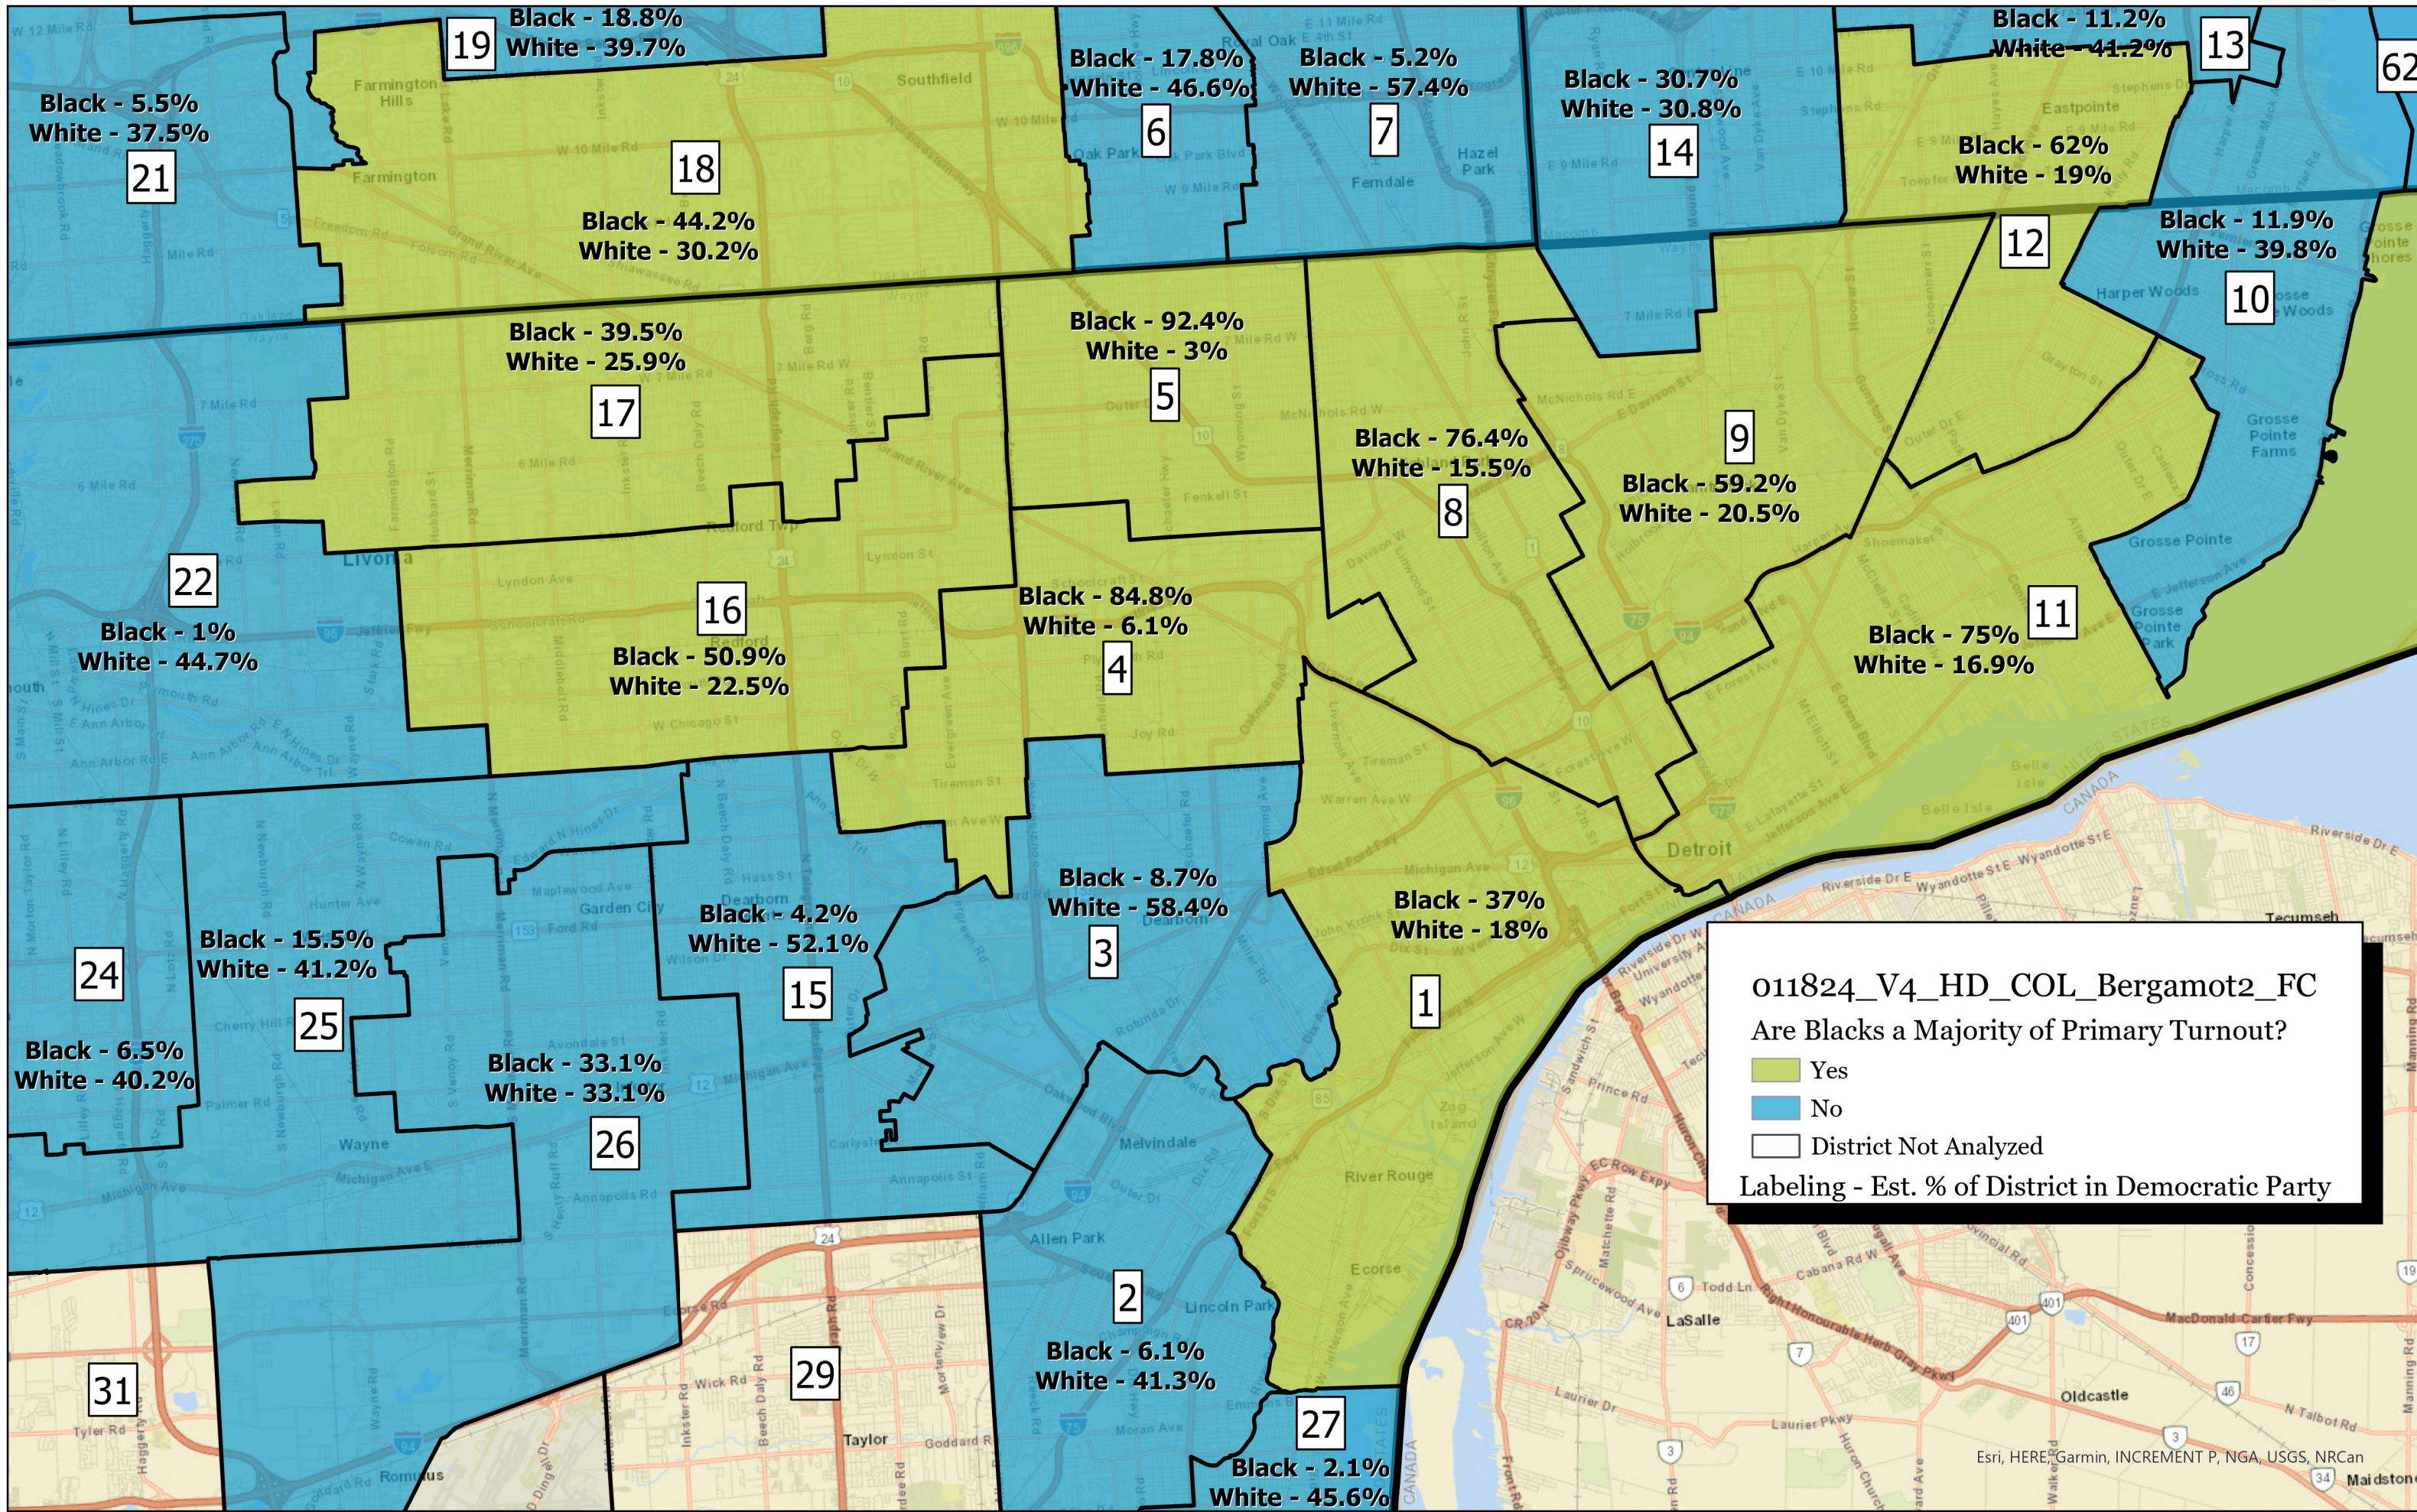

# Metro Wayne State House Voting Rights Act Effectiveness Plan - Bergamot 2

011824\_V4\_HD\_COL\_Bergamot2\_FC  
 Are Blacks a Majority of Primary Turnout?  
 Yes  
 No  
 District Not Analyzed  
 Labeling - Est. % of District in Democratic Party