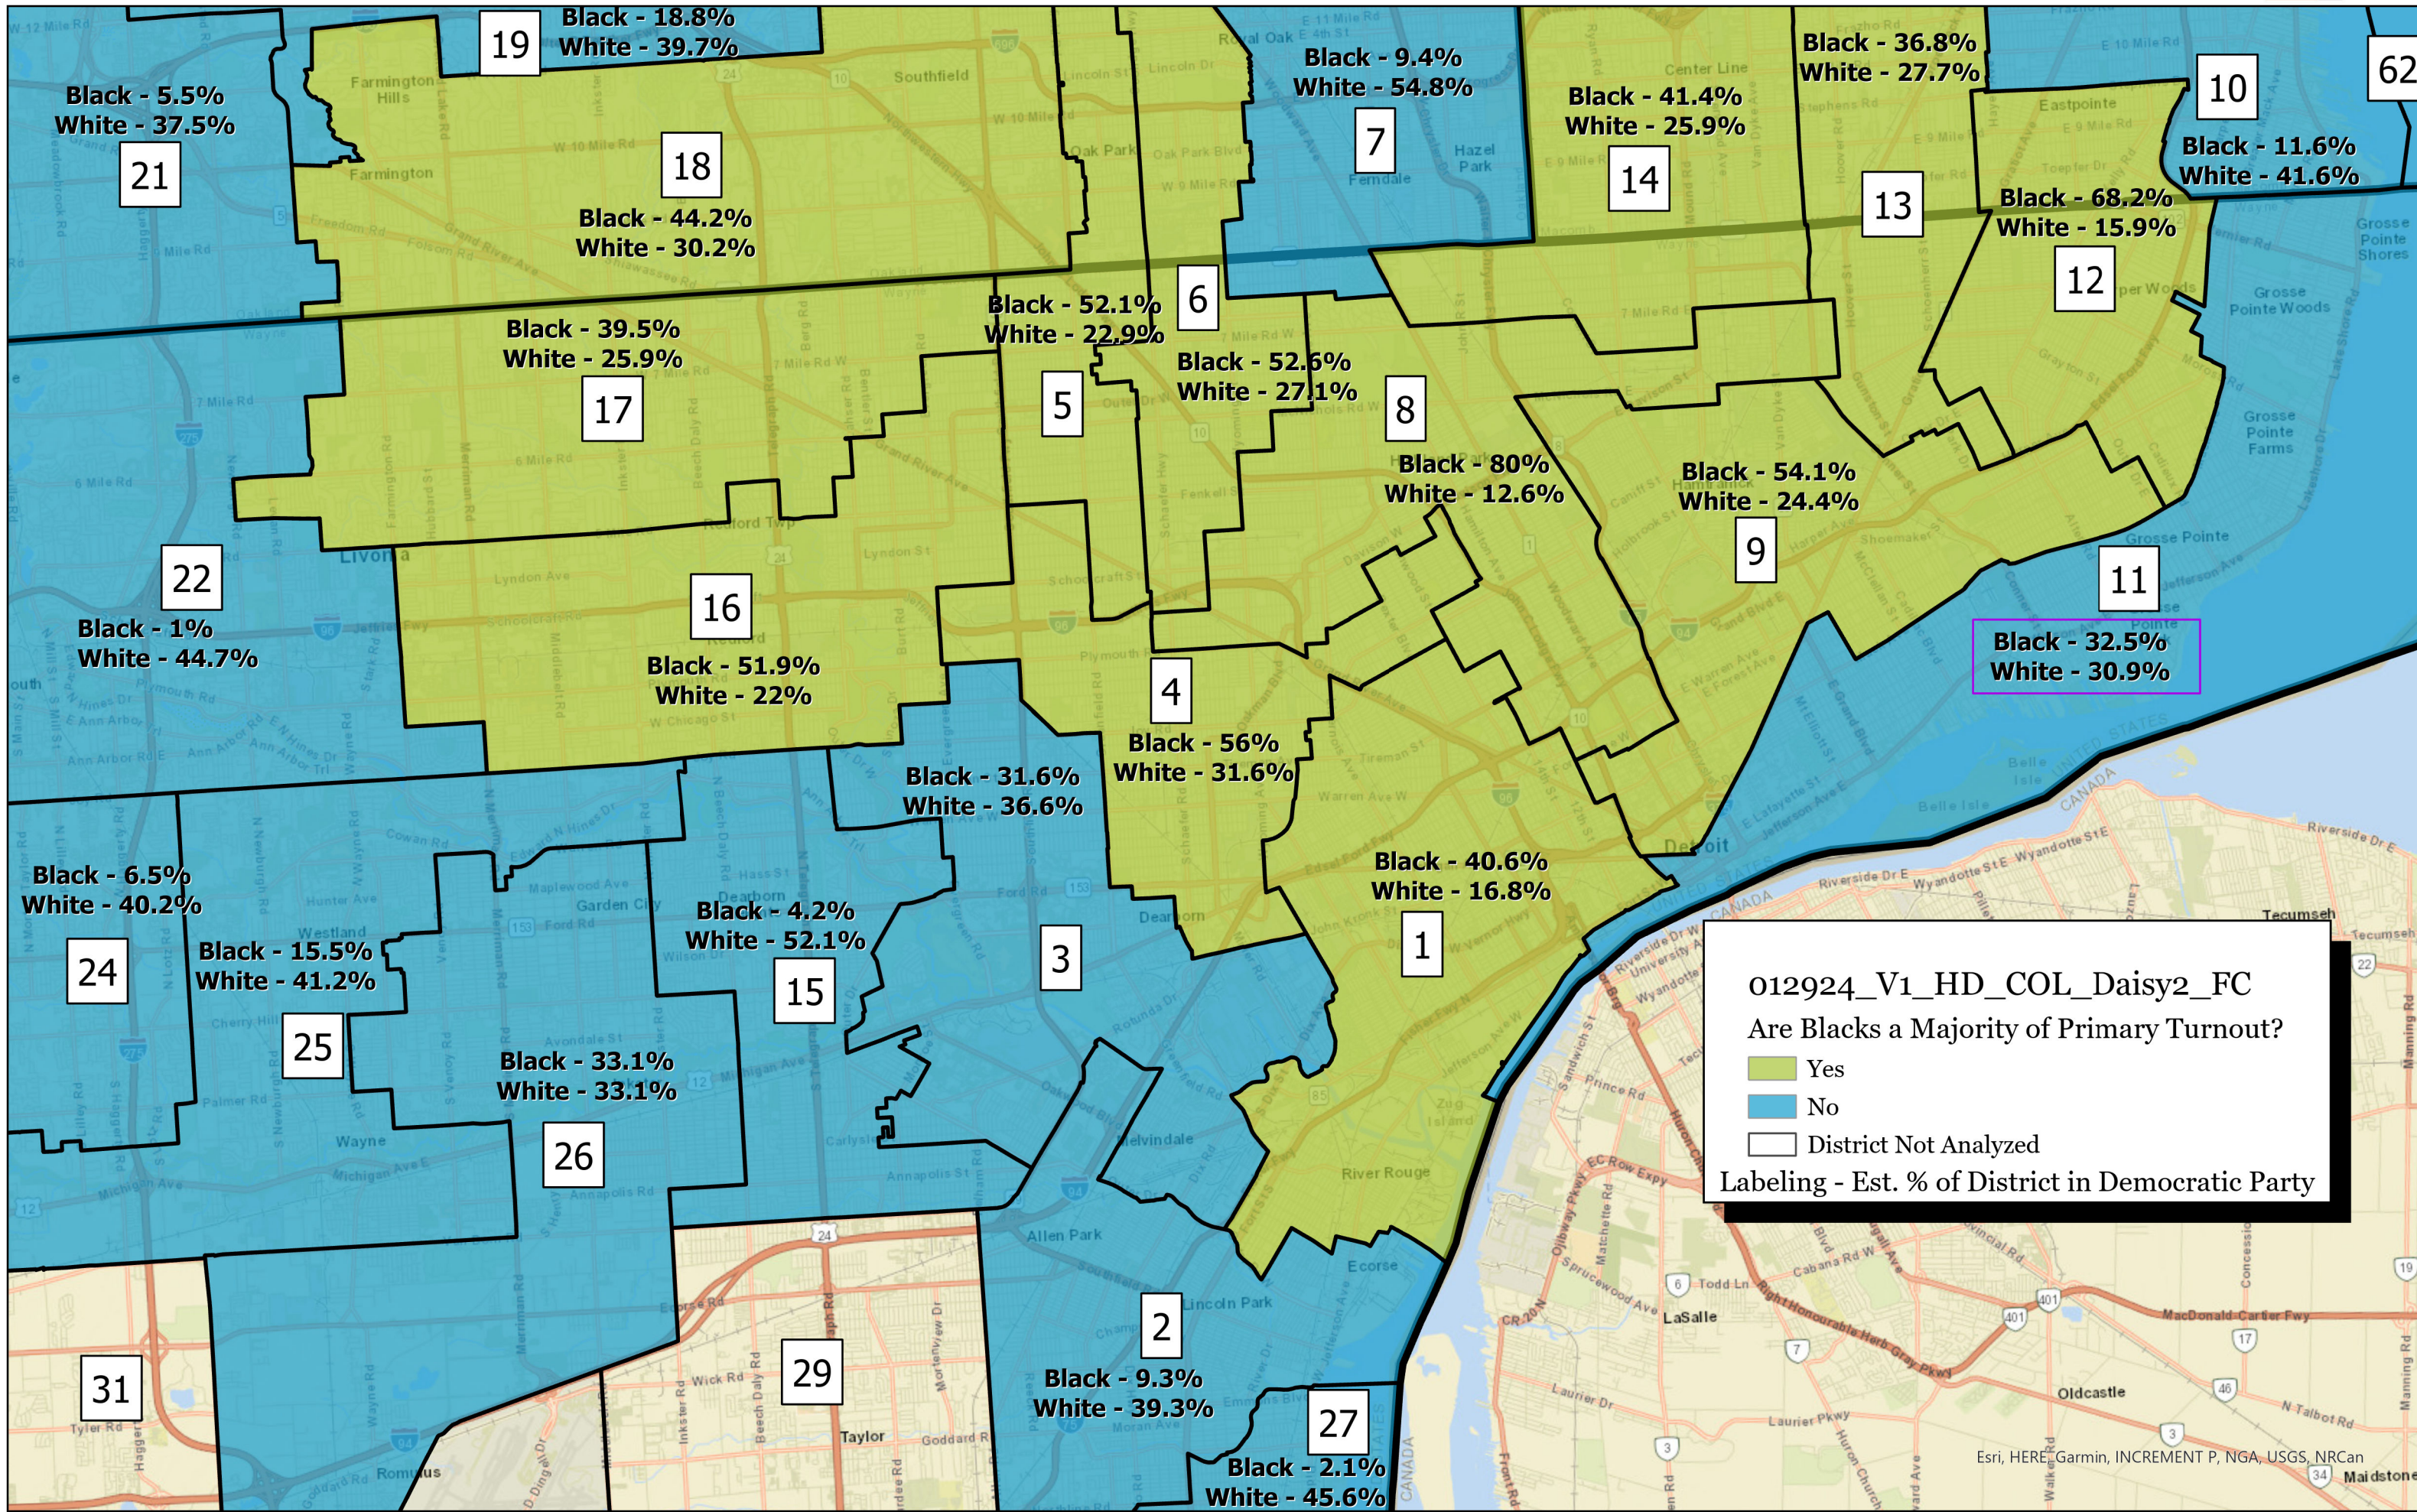

Metro Wayne State House Voting Rights Act Effectiveness Plan - Daisy 2

012924_V1_HD_COL_Daisy2_FC

Are Blacks a Majority of Primary Turnout?

- Yes
- No
- District Not Analyzed

Labeling - Est. % of District in Democratic Party