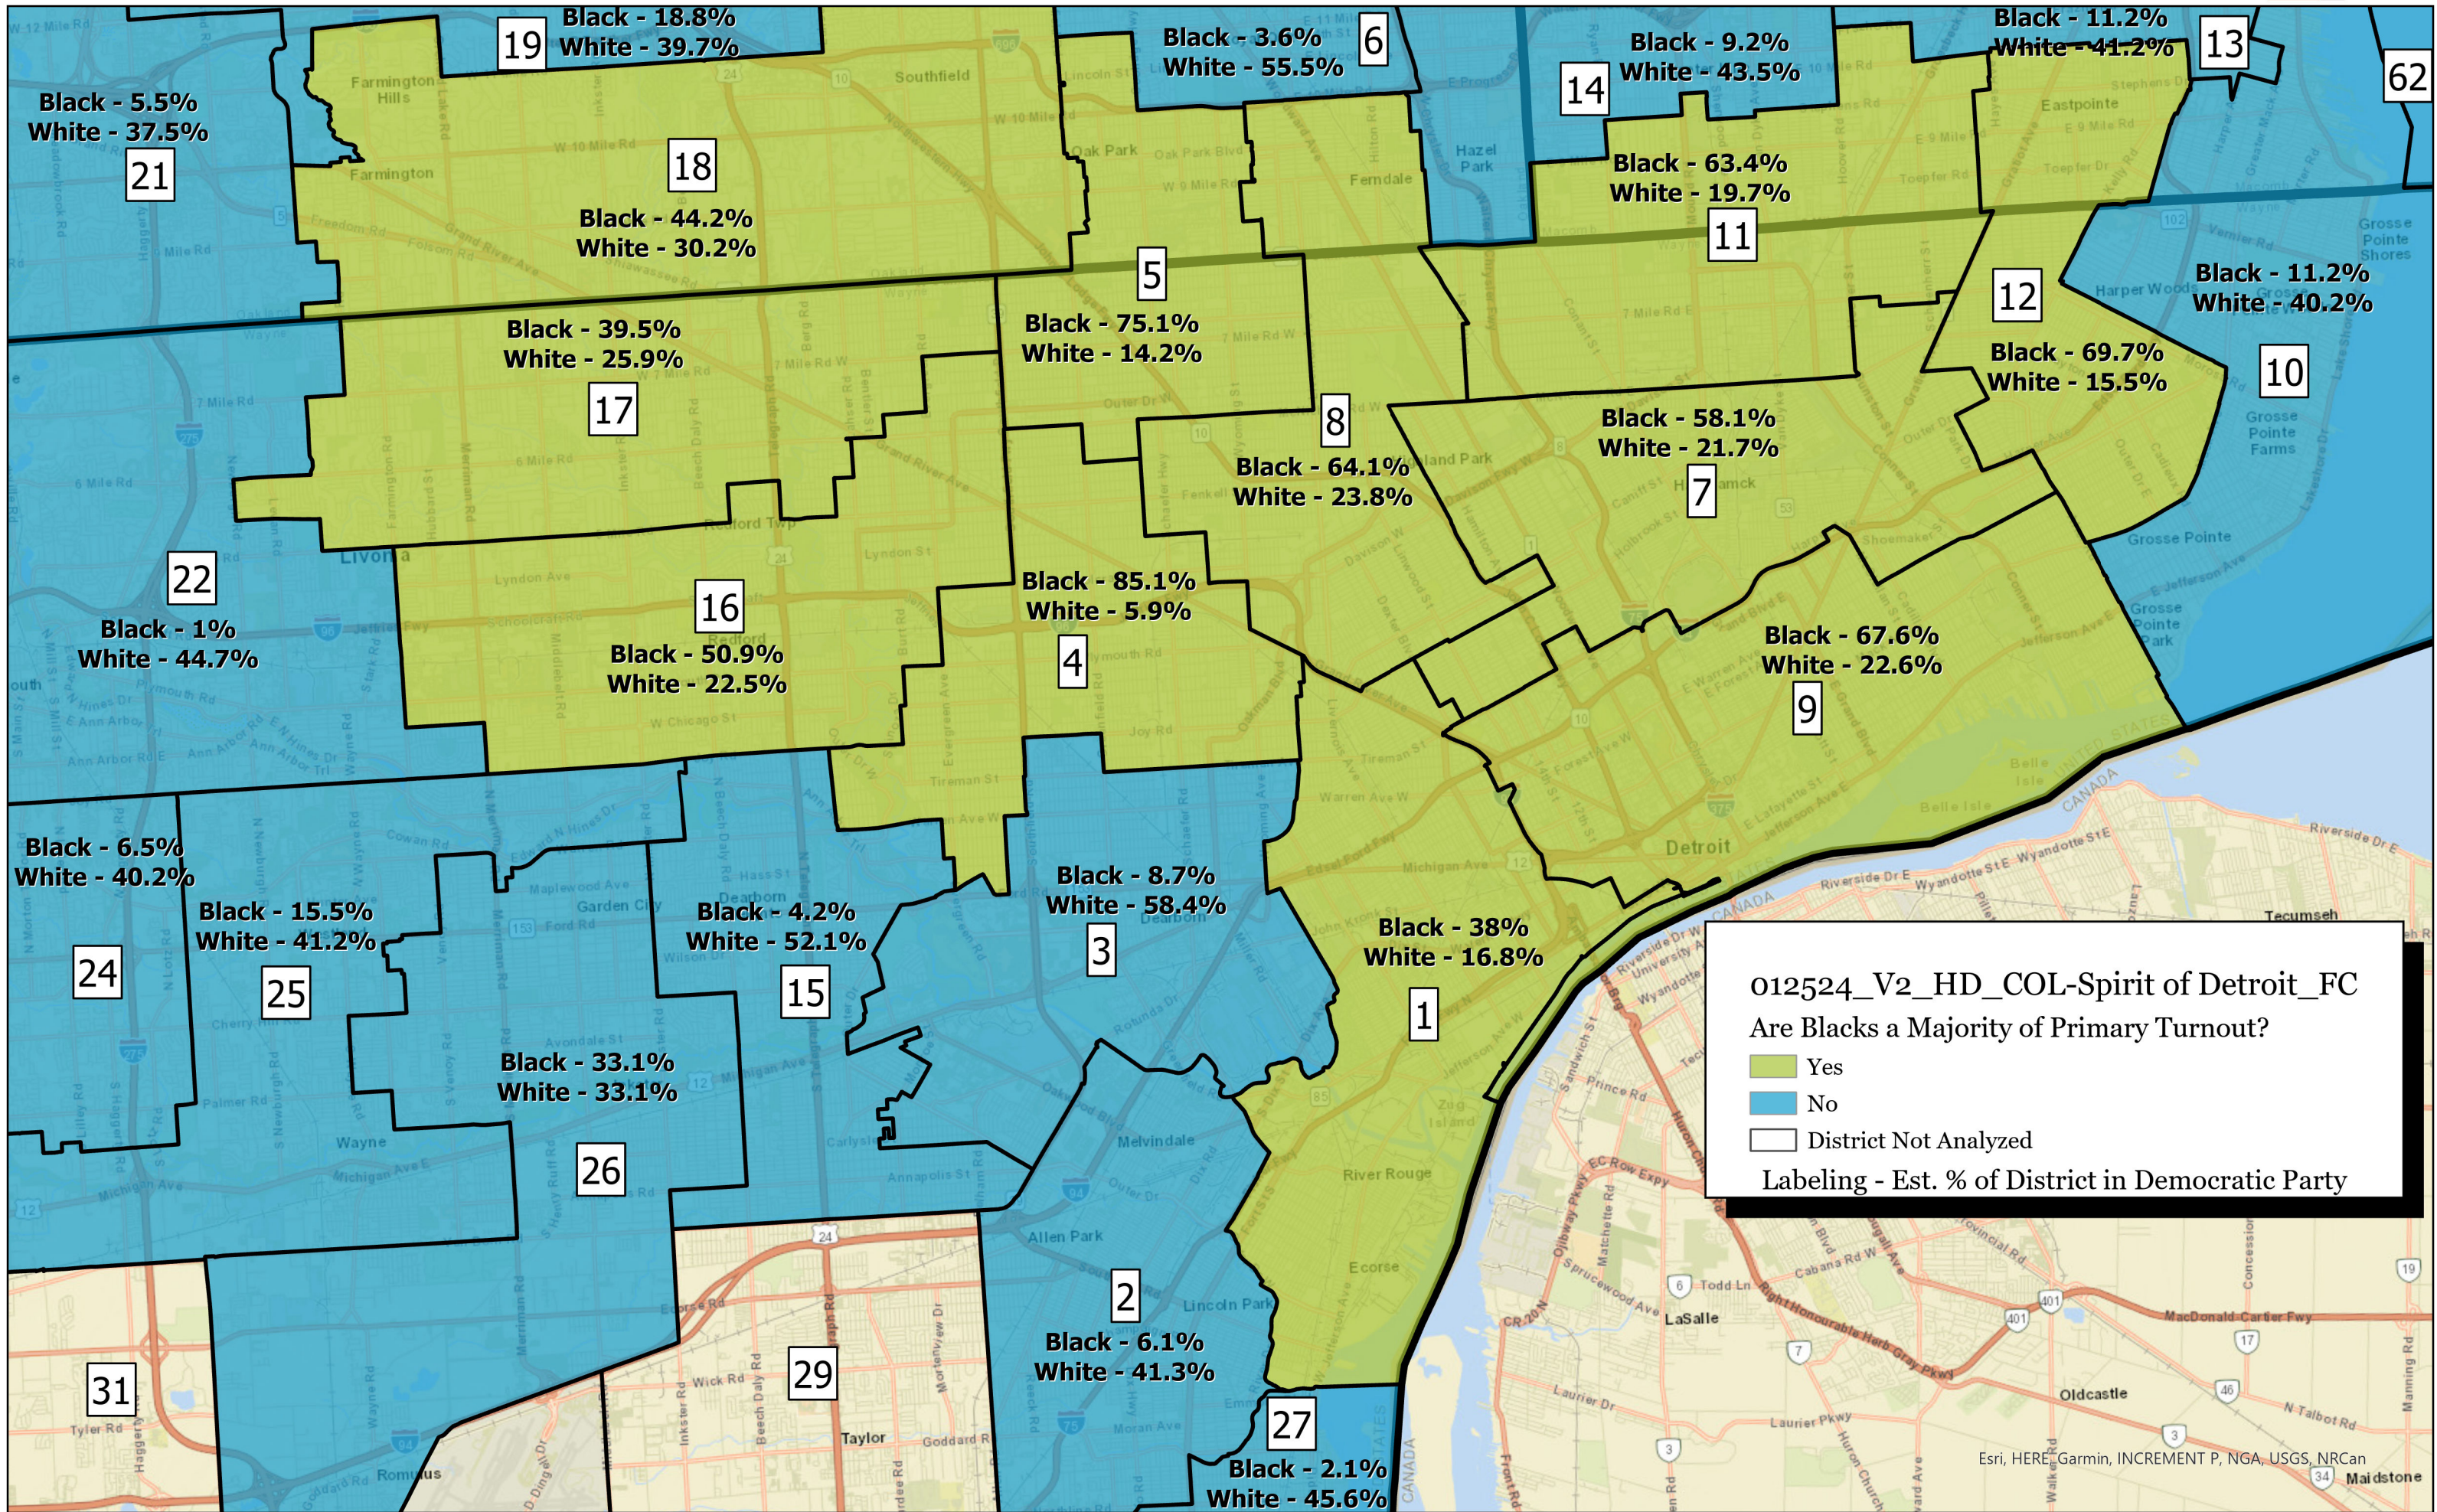

Metro Wayne State House Voting Rights Act Effectiveness Plan - Spirit of Detroit

012524_V2_HD_COL-Spirit of Detroit_FC
Are Blacks a Majority of Primary Turnout?
Yes
No
District Not Analyzed
Labeling - Est. % of District in Democratic Party