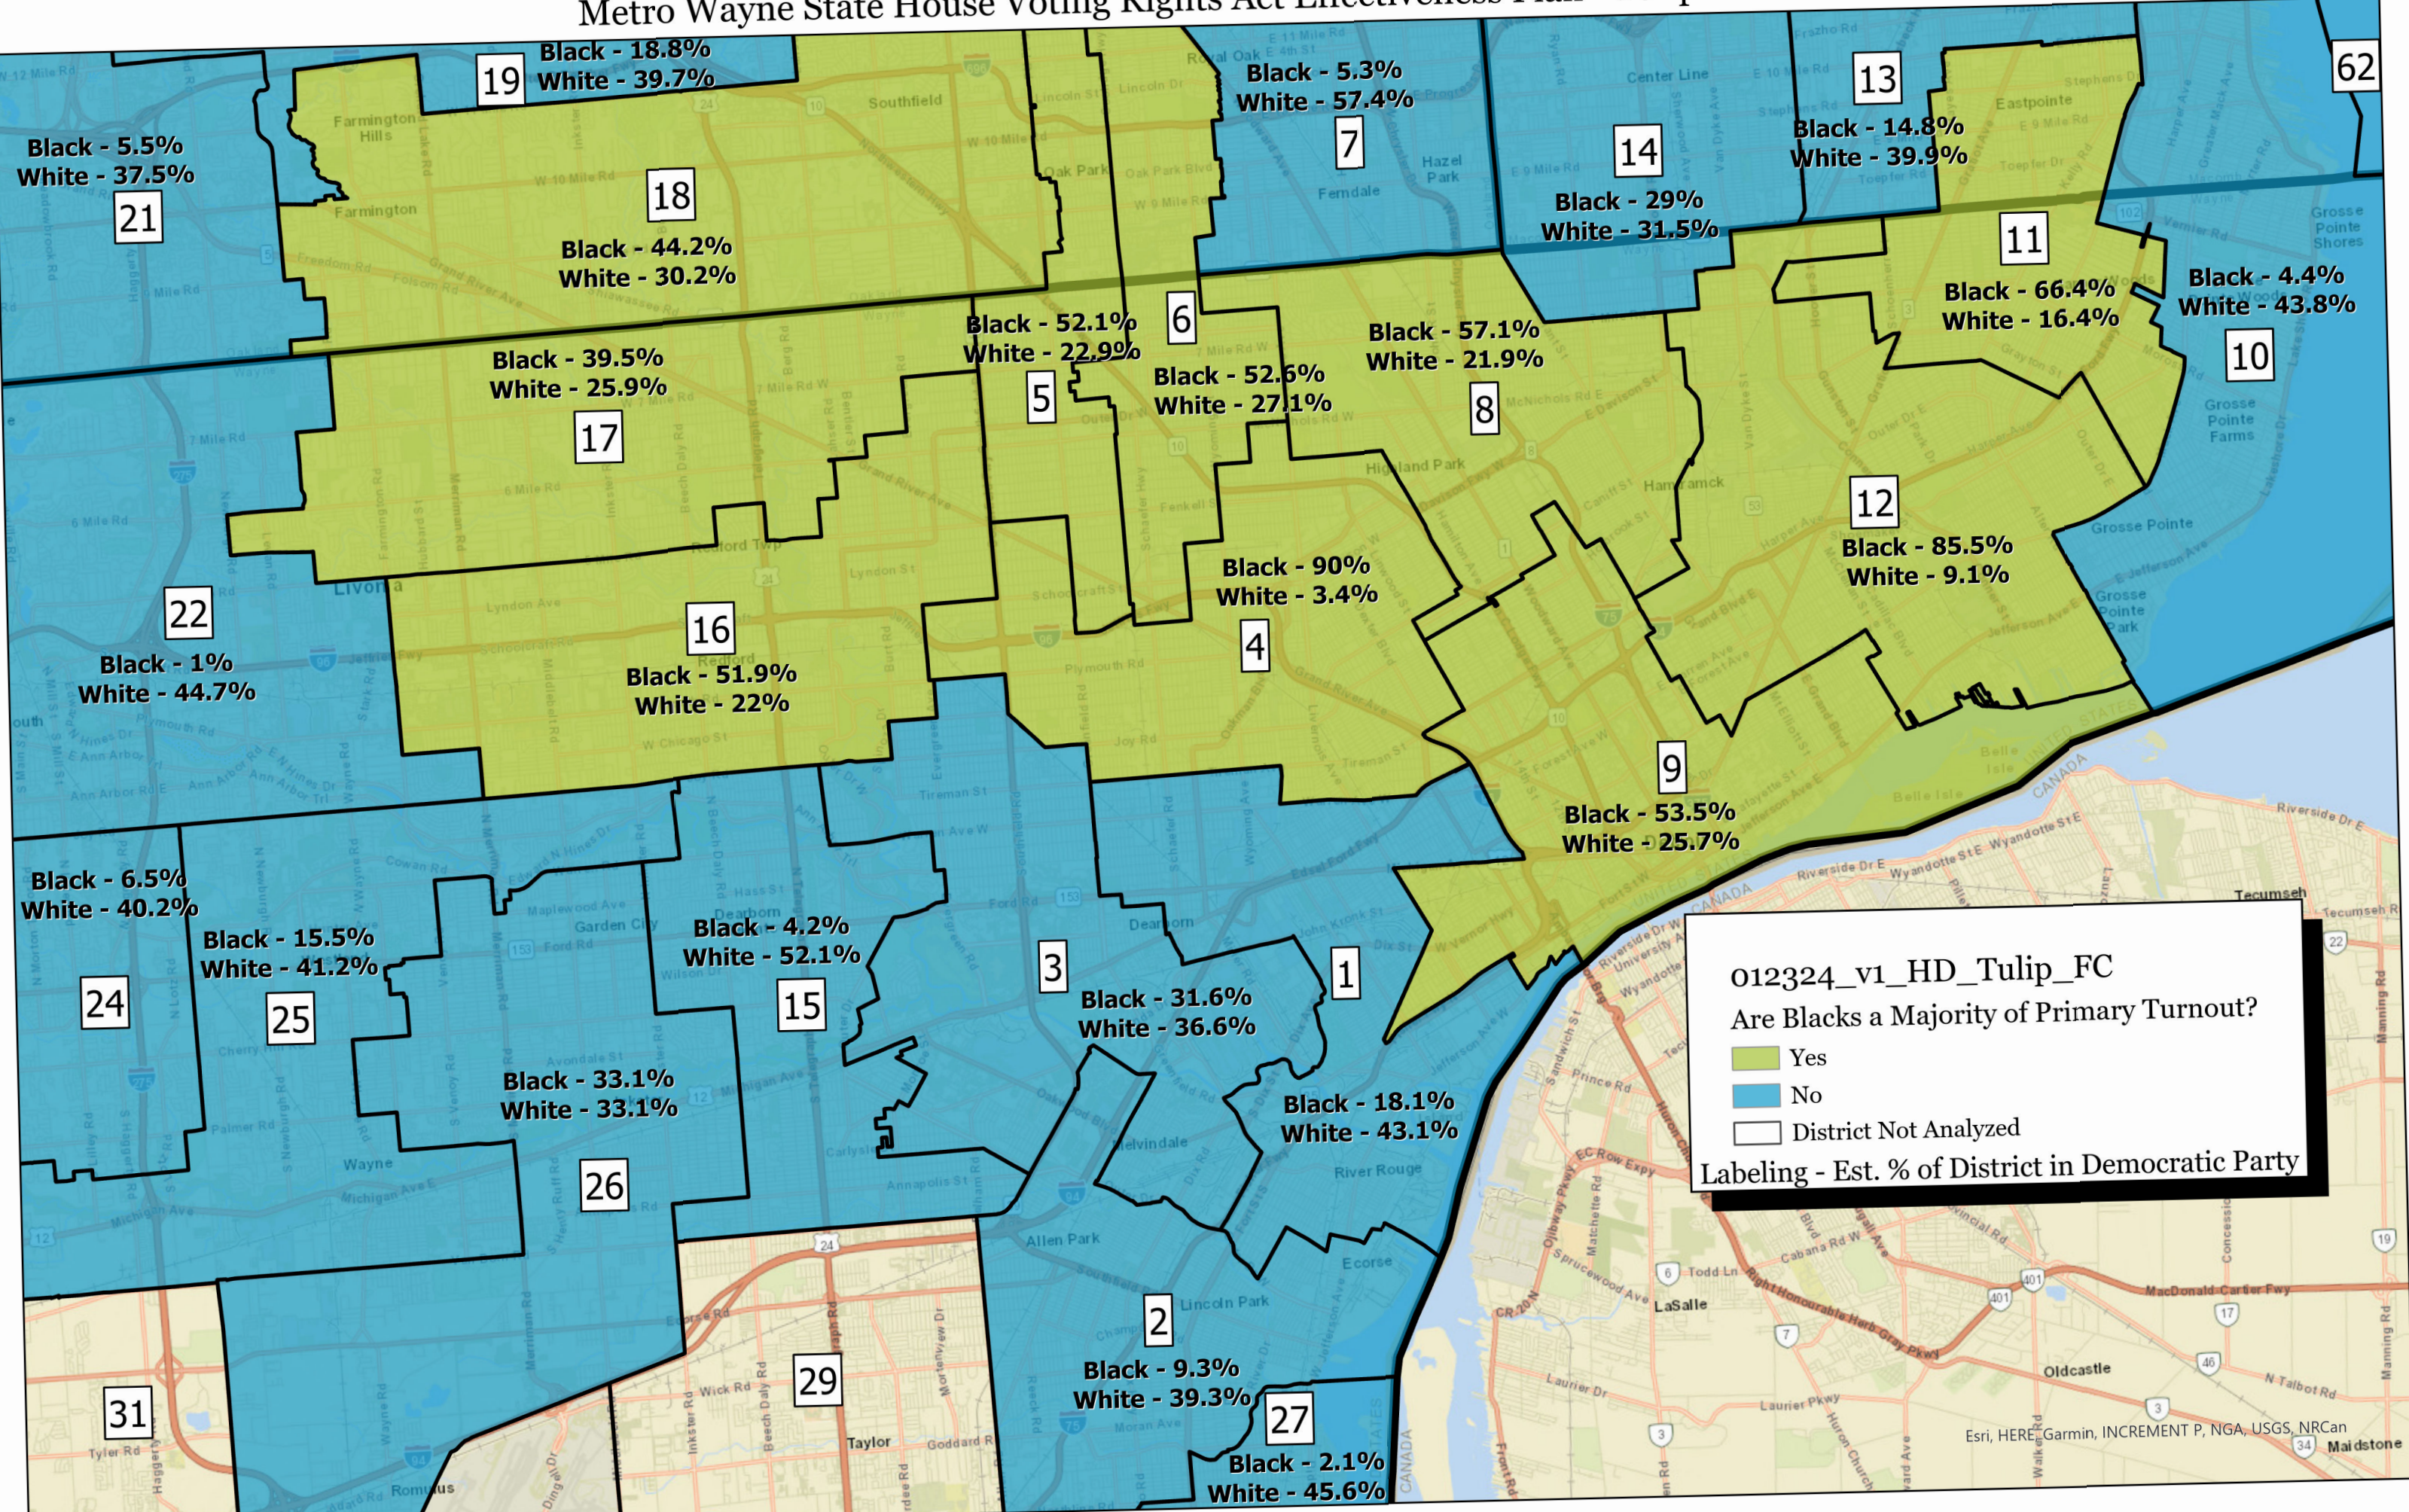

# Metro Wayne State House Voting Rights Act Effectiveness Plan - Tulip

012324\_v1\_HD\_Tulip\_FC  
Are Blacks a Majority of Primary Turnout?  
■ Yes  
■ No  
□ District Not Analyzed  
Labeling - Est. % of District in Democratic Party