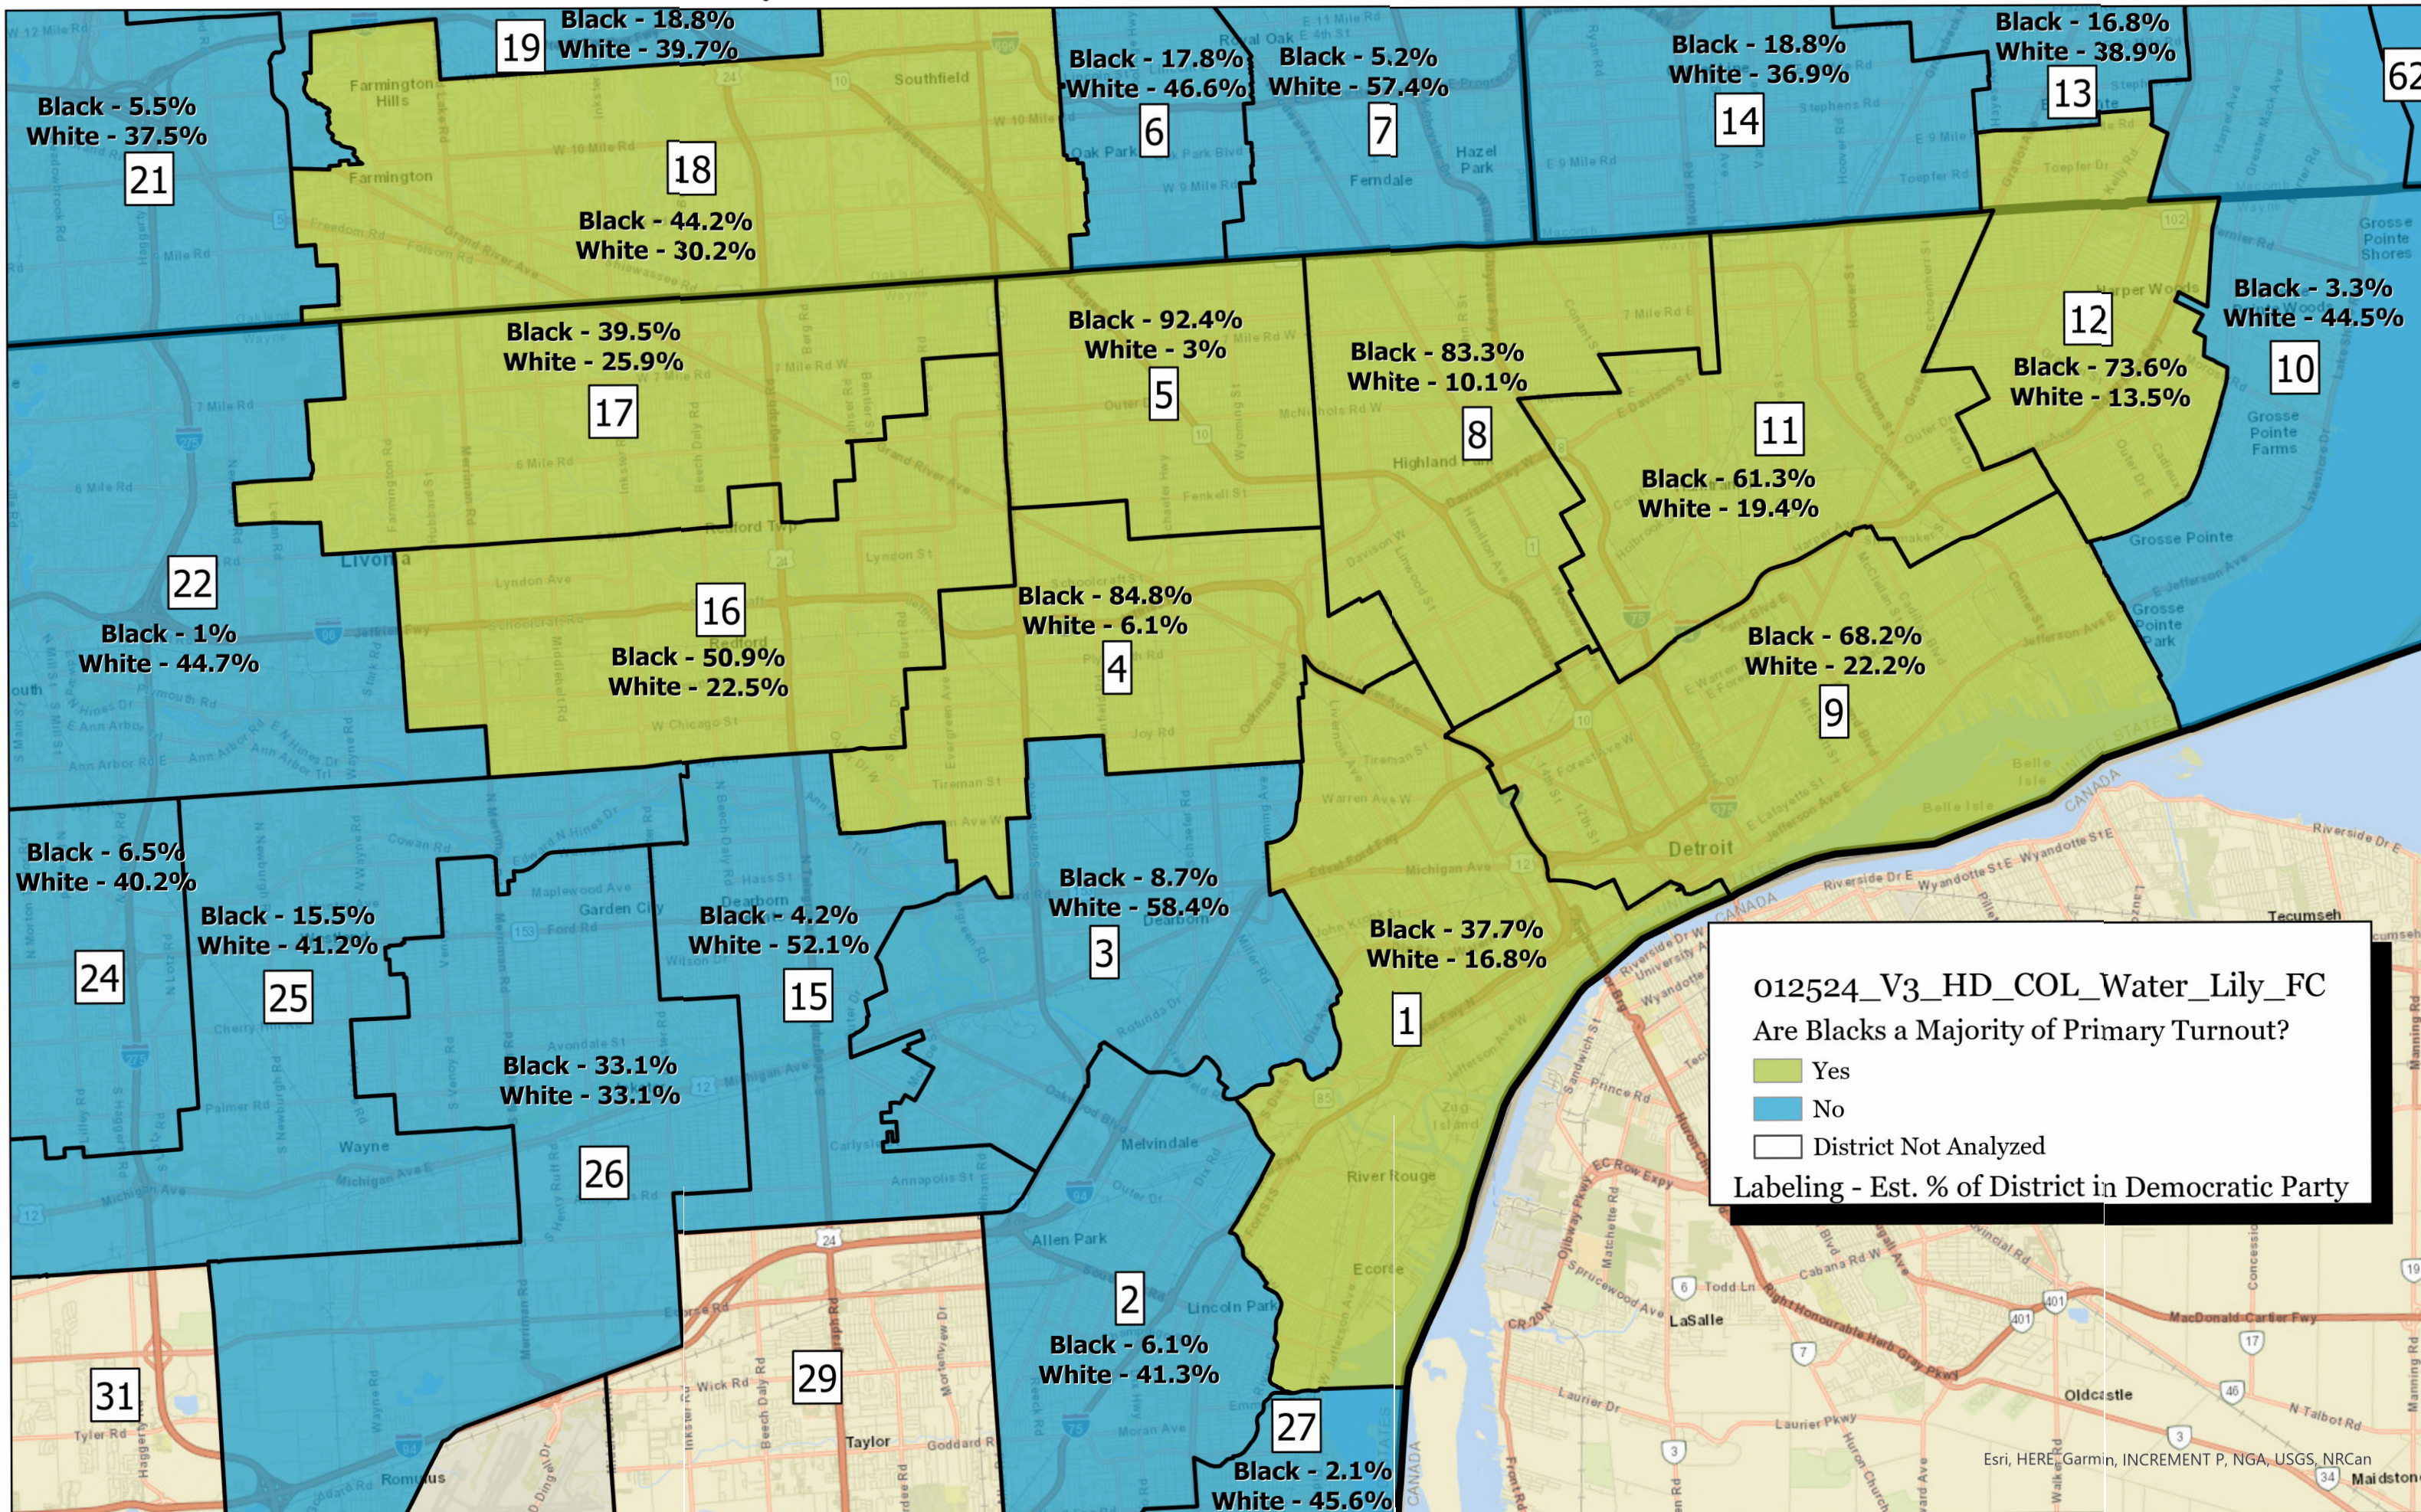

Metro Wayne State House Voting Rights Act Effectiveness Plan - Water Lily

012524_V3_HD_COL_Water_Lily_FC
 Are Blacks a Majority of Primary Turnout?
 Yes
 No
 District Not Analyzed
 Labeling - Est. % of District in Democratic Party