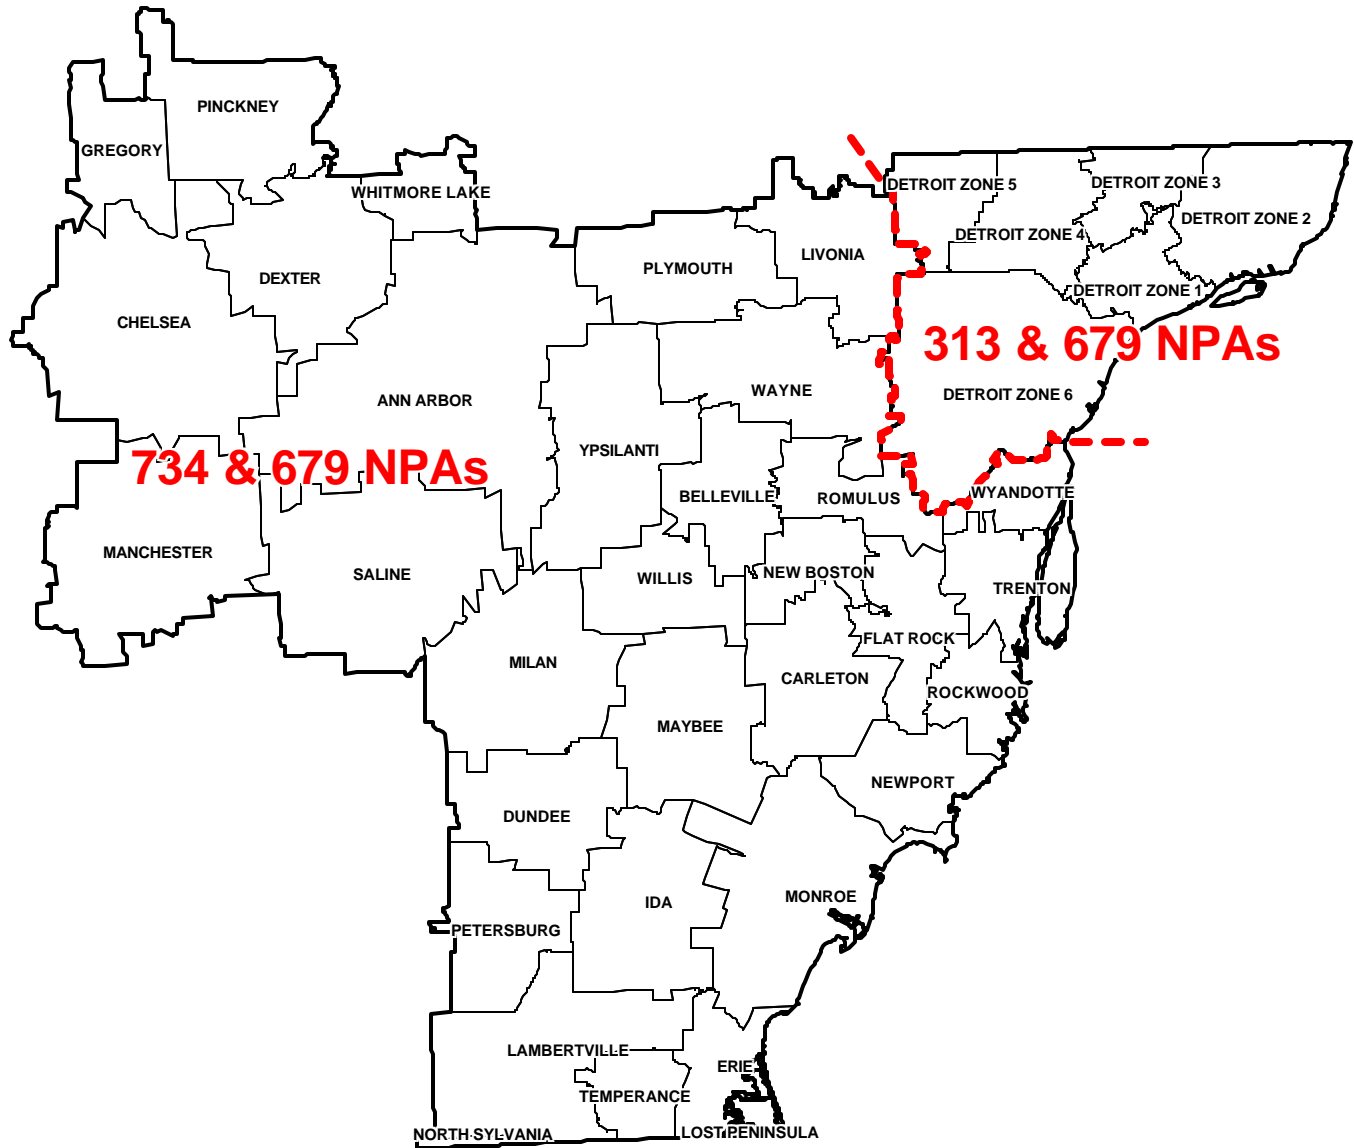

Michigan NPAs 313, 734 & 679 Rate Center Map

NPA 679 Map Legend

- NPA Boundaries
- Rate Center Boundaries
- Split Line