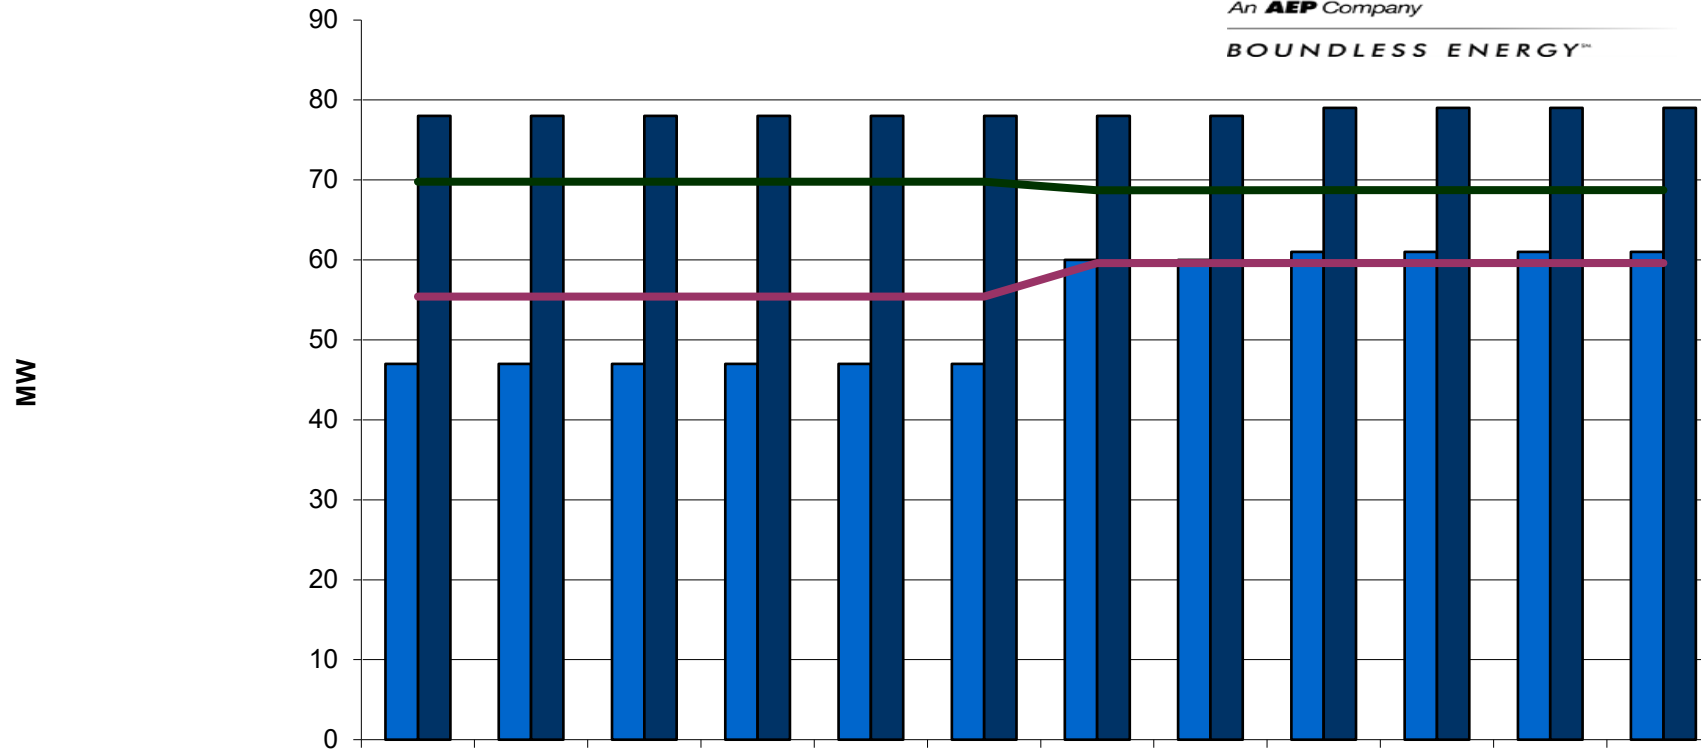

Electric Choice Customer Participation

August 2023 to Present

An AEP Company

BOUNDLESS ENERGY™

	Aug-23	Sep-23	Oct-23	Nov-23	Dec-23	Jan-24	Feb-24	Mar-24	Apr-24	May-24	Jun-24	Jul-24
<b>Customers In-Service</b>	47	47	47	47	47	47	60	60	61	61	61	61
<b>Customers Enrolled</b>	78	78	78	78	78	78	78	78	79	79	79	79
<b>MW Enrolled</b>	69.787	69.787	69.787	69.787	69.787	69.787	68.714	68.714	68.728	68.728	68.728	68.728
<b>MW In-Service</b>	55.418	55.418	55.418	55.418	55.418	55.418	59.596	59.596	59.610	59.610	59.610	59.610