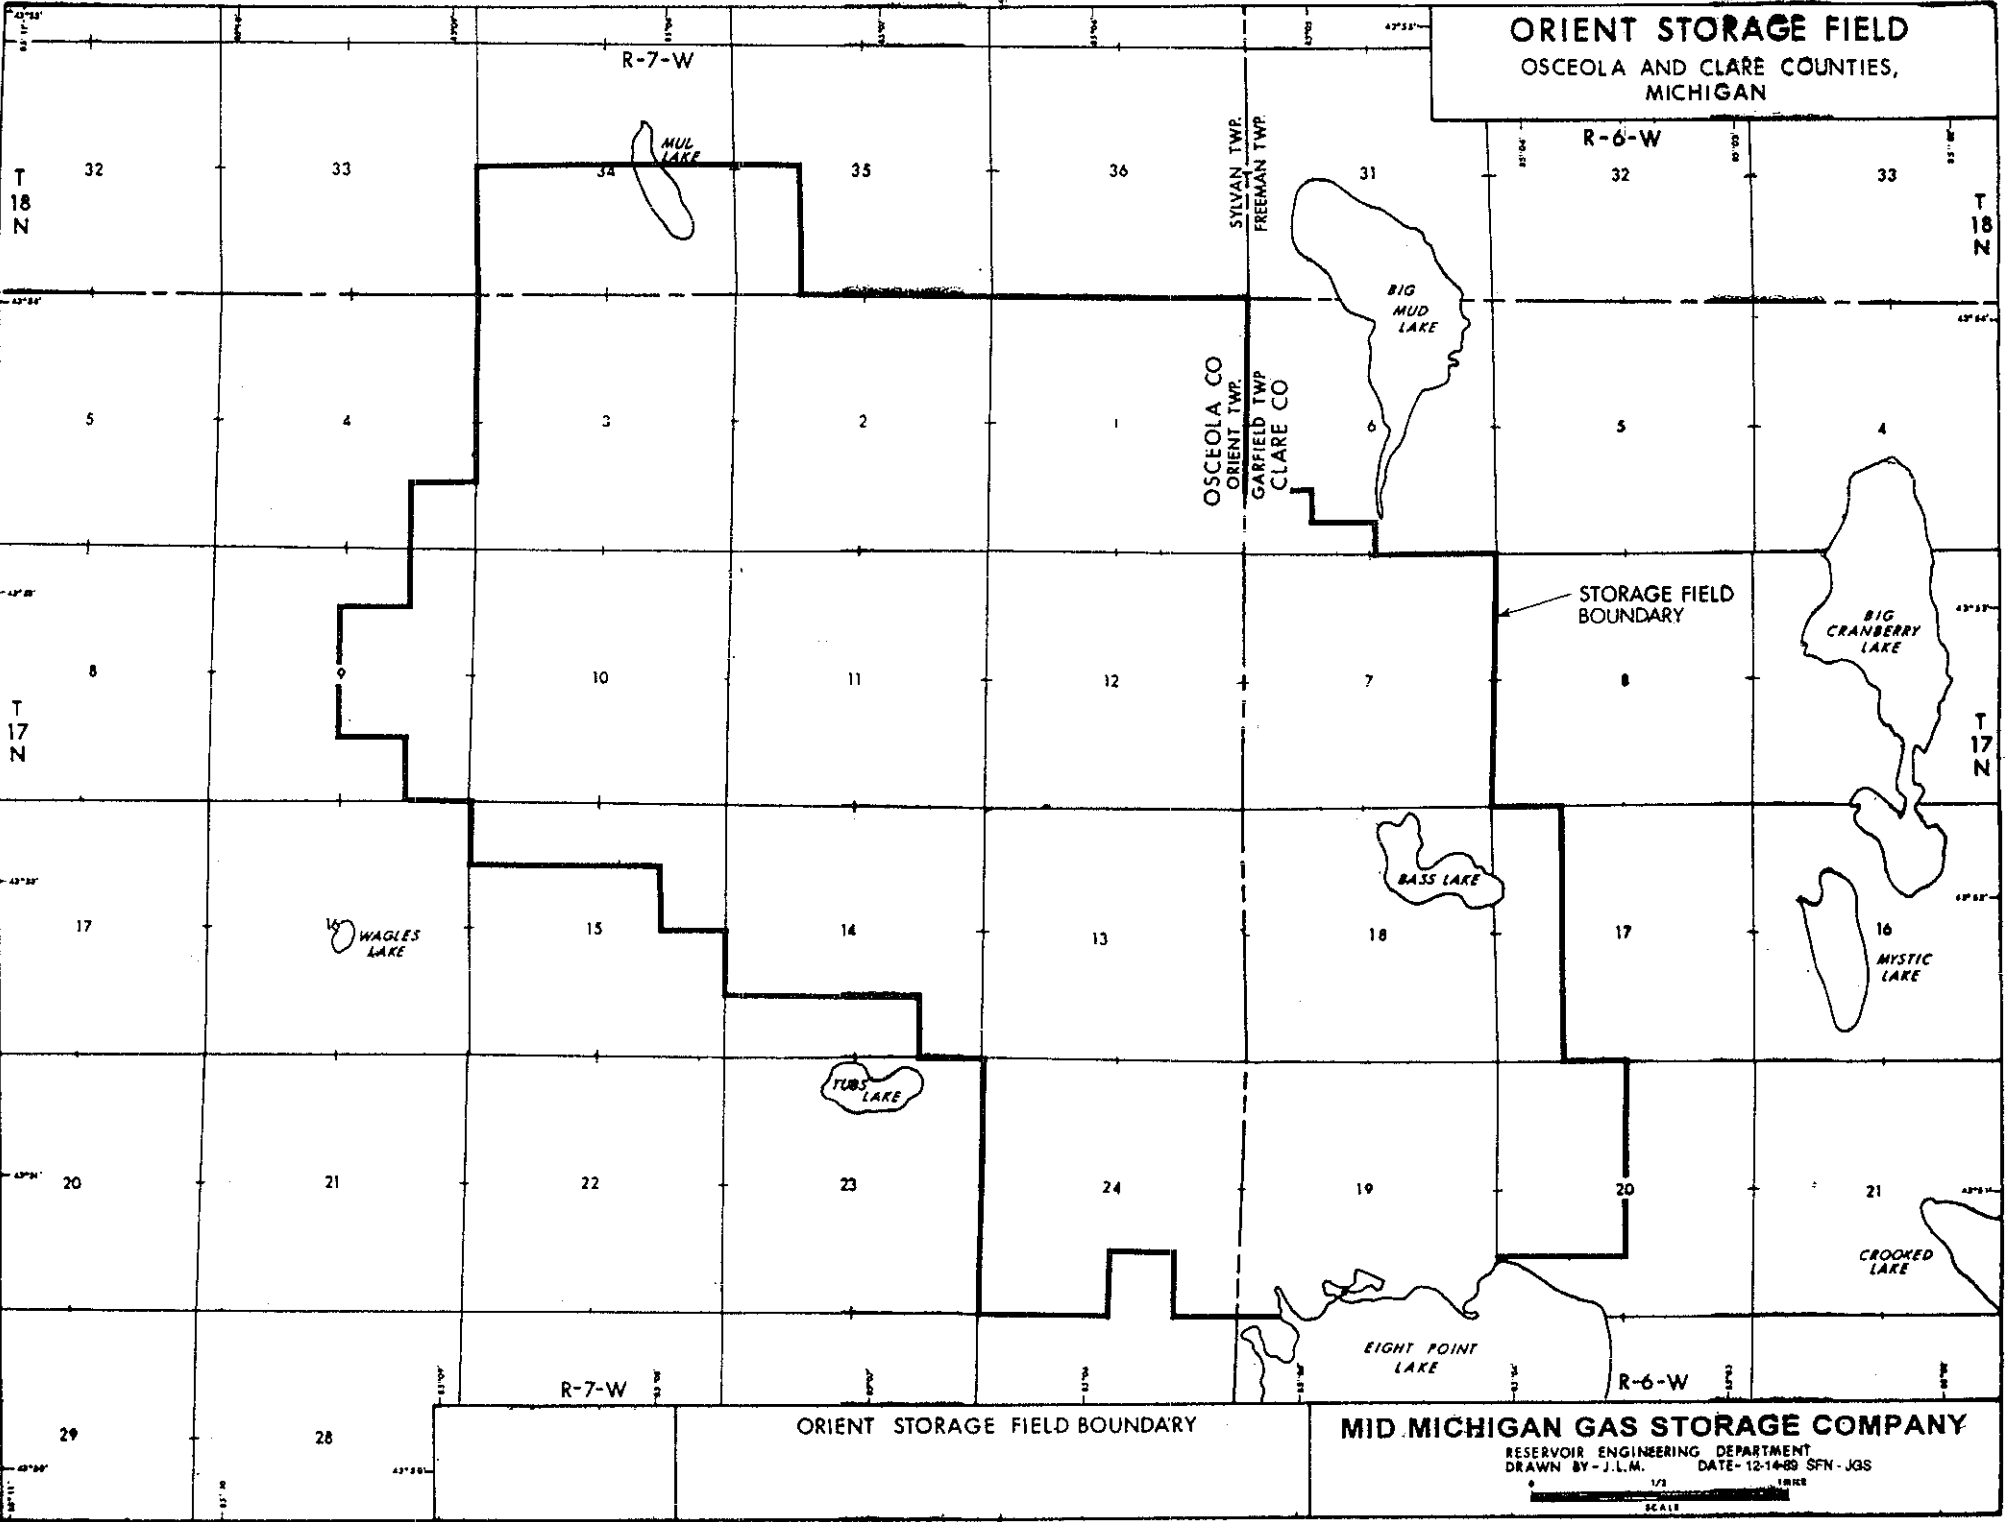

ORIENT STORAGE FIELD
OSCEOLA AND CLARE COUNTIES,
MICHIGAN

ORIENT STORAGE FIELD BOUNDARY

MID MICHIGAN GAS STORAGE COMPANY

RESERVOIR ENGINEERING DEPARTMENT
DRAWN BY - J.L.M. DATE - 12-14-89 SFN - JGS