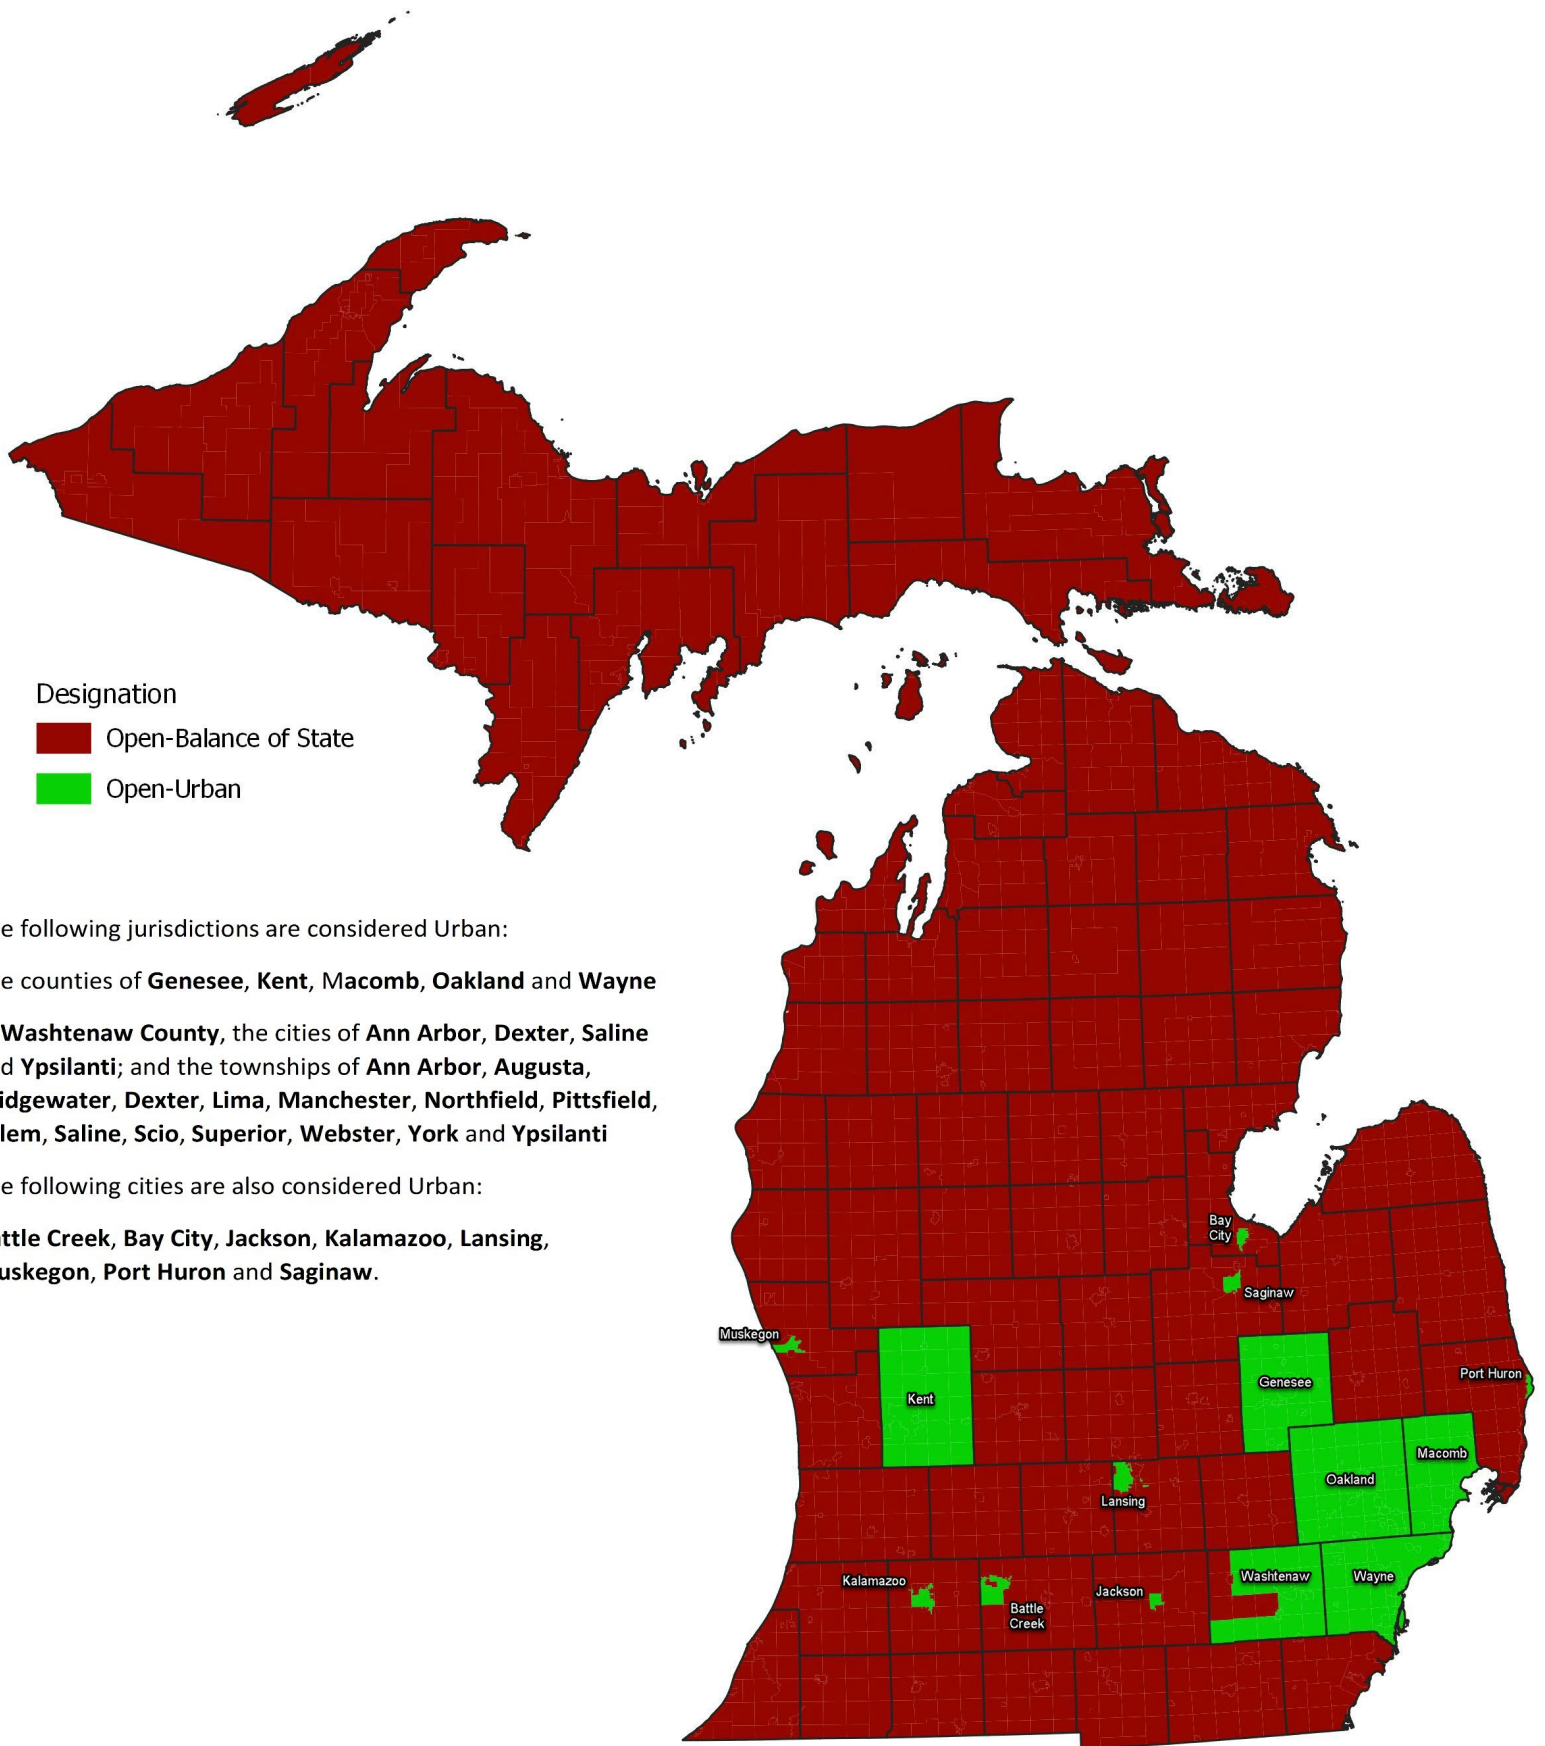

# TAB GG

---

## Urban/Balance of State Map

Designation

Open-Balance of State

Open-Urban

The following jurisdictions are considered Urban:

The counties of **Genesee, Kent, Macomb, Oakland and Wayne**

In **Washtenaw County**, the cities of **Ann Arbor, Dexter, Saline** and **Ypsilanti**; and the townships of **Ann Arbor, Augusta, Bridgewater, Dexter, Lima, Manchester, Northfield, Pittsfield, Salem, Saline, Scio, Superior, Webster, York** and **Ypsilanti**

The following cities are also considered Urban:

**Battle Creek, Bay City, Jackson, Kalamazoo, Lansing, Muskegon, Port Huron and Saginaw.**