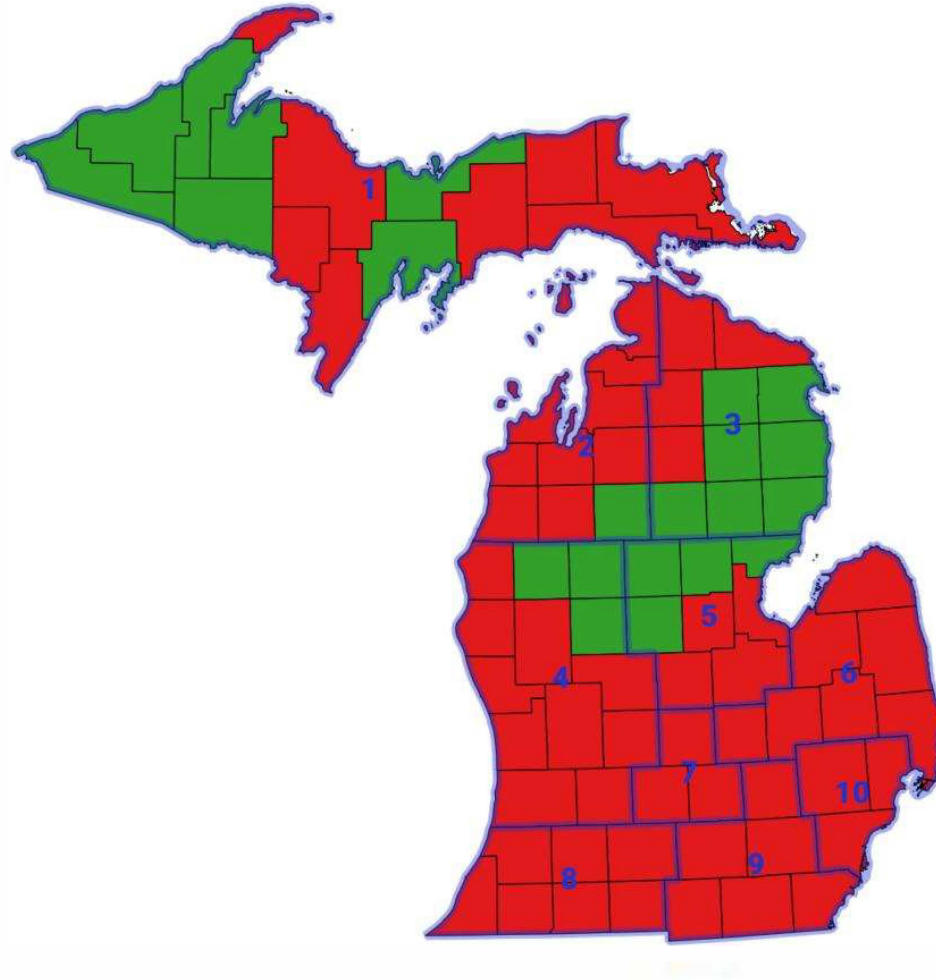

Counties where the Countywide Area Median Income is 80% or less of the Statewide Median Income are shaded in **GREEN**:

**\*\*You can also find the counties listed individually on pages 3-5\*\***

## Michigan County List

Table below is a summary for purposes of the Missing Middle Grant Program

	Counties where the Countywide Area Median Income is <u>lower than</u> the Statewide Median Income are shaded <b>GREEN</b> (all others are <b>red</b> )	Counties where the Countywide Area Median Income is <u>80% or less</u> of the Statewide Median Income are shaded in <b>GREEN</b> (all others are <b>red</b> )
Alcona County		
Alger County		
Allegan County		
Alpena County		
Antrim County		
Arenac County		
Baraga County		
Barry County		
Bay County		
Benzie County		
Berrien County		
Branch County		
Calhoun County		
Cass County		
Charlevoix County		
Cheboygan County		
Chippewa County		
Clare County		
Clinton County		
Crawford County		
Delta County		
Dickinson County		
Eaton County		
Emmet County		
Genesee County		
Gladwin County		
Gogebic County		
Gd. Traverse County		
Gratiot County		
Hillsdale County		

St. Joseph County	Green	Red
Sanilac County	Green	Red
Schoolcraft County	Green	Red
Shiawassee County	Green	Red
Tuscola County	Green	Red
Van Buren County	Green	Red
Washtenaw County	Red	Red
Wayne County	Green	Red
Wexford County	Green	Red