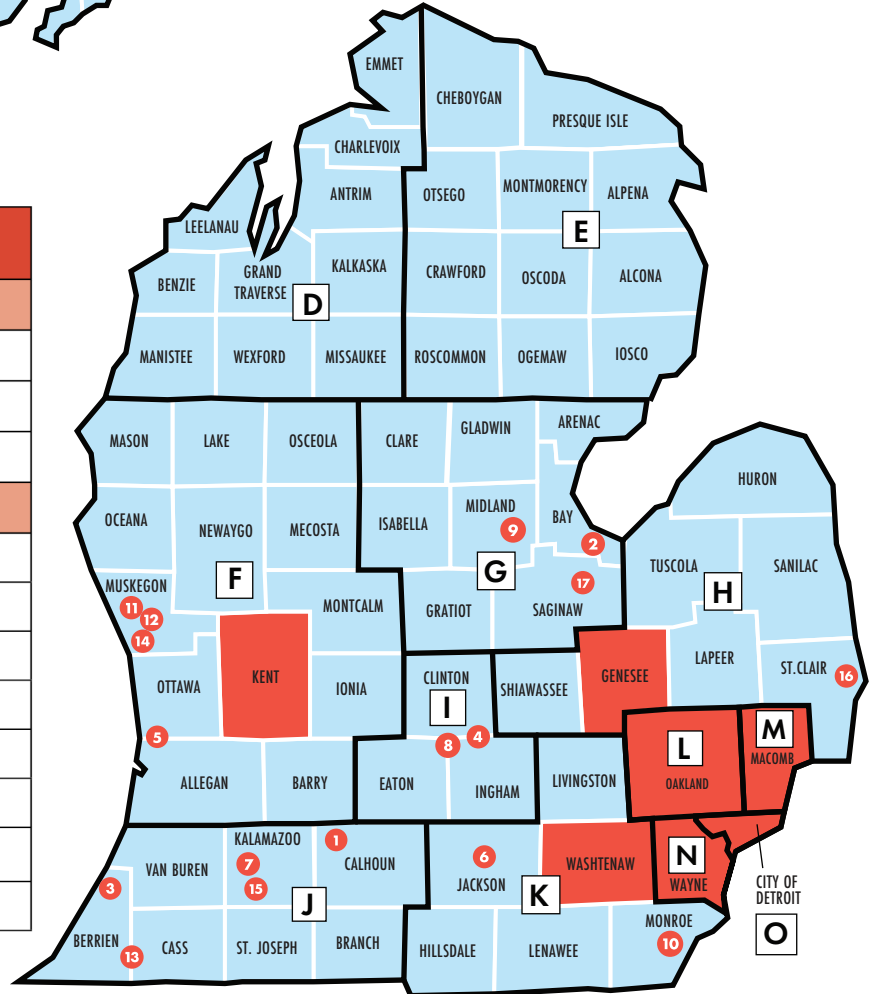

# Community Development Block Grant Municipalities Map

Ineligible (HUD Entitlement Areas)			
County			
Genesee County		Oakland County	
Kent County		Washtenaw County	
Macomb County		Wayne County	
City			
1	Battle Creek	10	Monroe
2	Bay City	11	Muskegon
3	Benton Harbor	12	Muskegon Heights
4	East Lansing	13	Niles
5	Holland	14	Norton Shores
6	Jackson	15	Portage
7	Kalamazoo	16	Port Huron
8	Lansing	17	Saginaw
9	Midland		

	Ineligible (HUD Entitlement Areas)
	Eligible (HUD Non-Entitlement Areas)