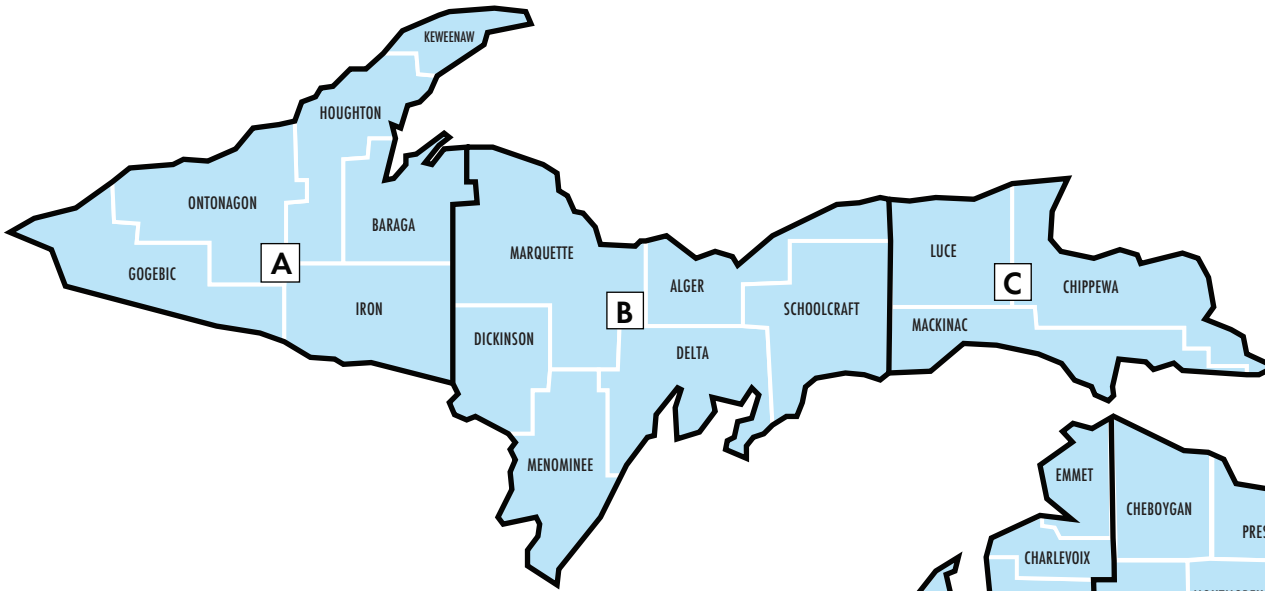

# Community Development Block Grant Municipalities Map

Ineligible (HUD Entitlement Areas)			
County			
Genesee County		Oakland County	
Kent County		Washtenaw County	
Macomb County		Wayne County	
City			
1	Battle Creek	10	Monroe
2	Bay City	11	Muskegon
3	Benton Harbor	12	Muskegon Heights
4	East Lansing	13	Niles
5	Holland	14	Norton Shores
6	Jackson	15	Portage
7	Kalamazoo	16	Port Huron
8	Lansing	17	Saginaw
9	Midland		

	Ineligible (HUD Entitlement Areas)
	Eligible (HUD Non-Entitlement Areas)