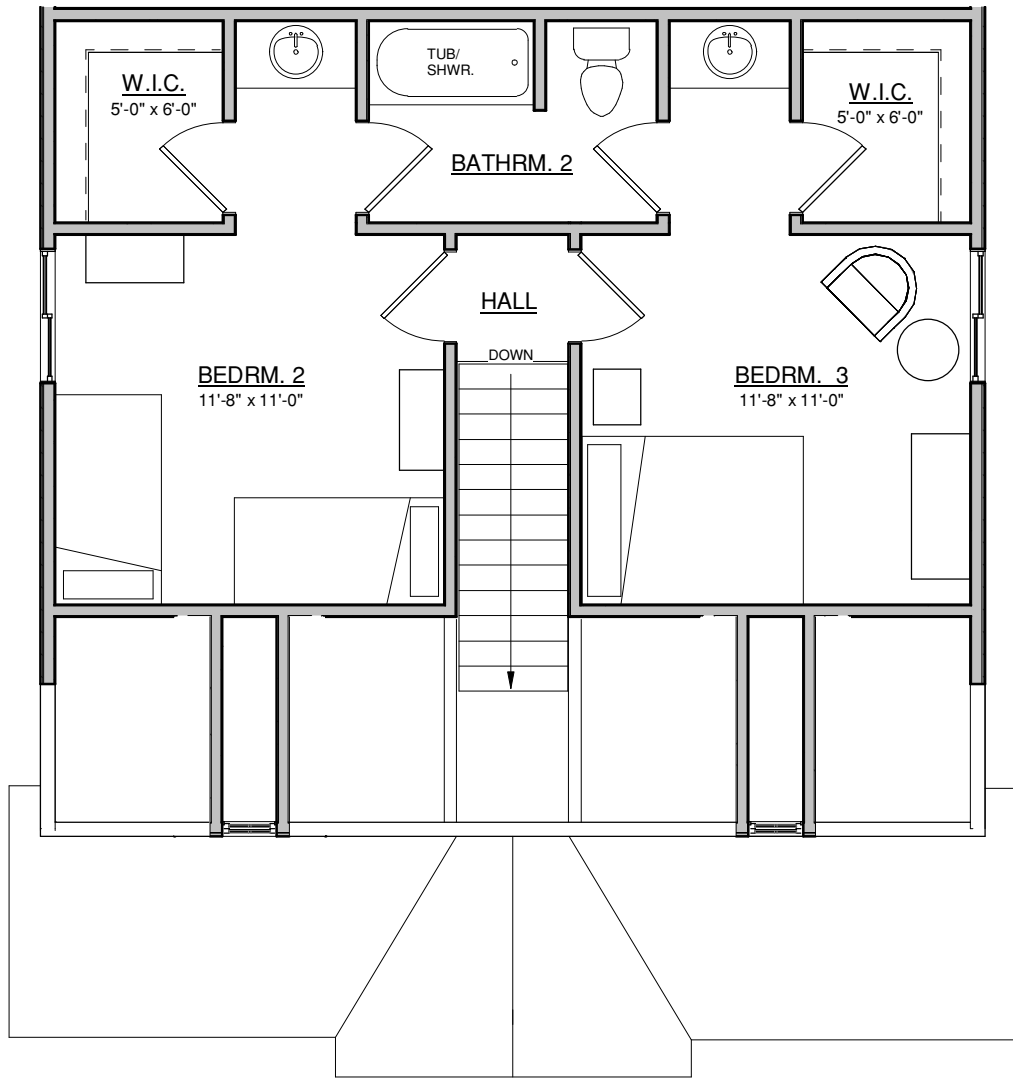

FIRST FLOOR PLAN

THE CRAFTSMAN

Basement Plan

Total Living Area - 1,388 s.f.

SECOND FLOOR PLAN

THE CRAFTSMAN