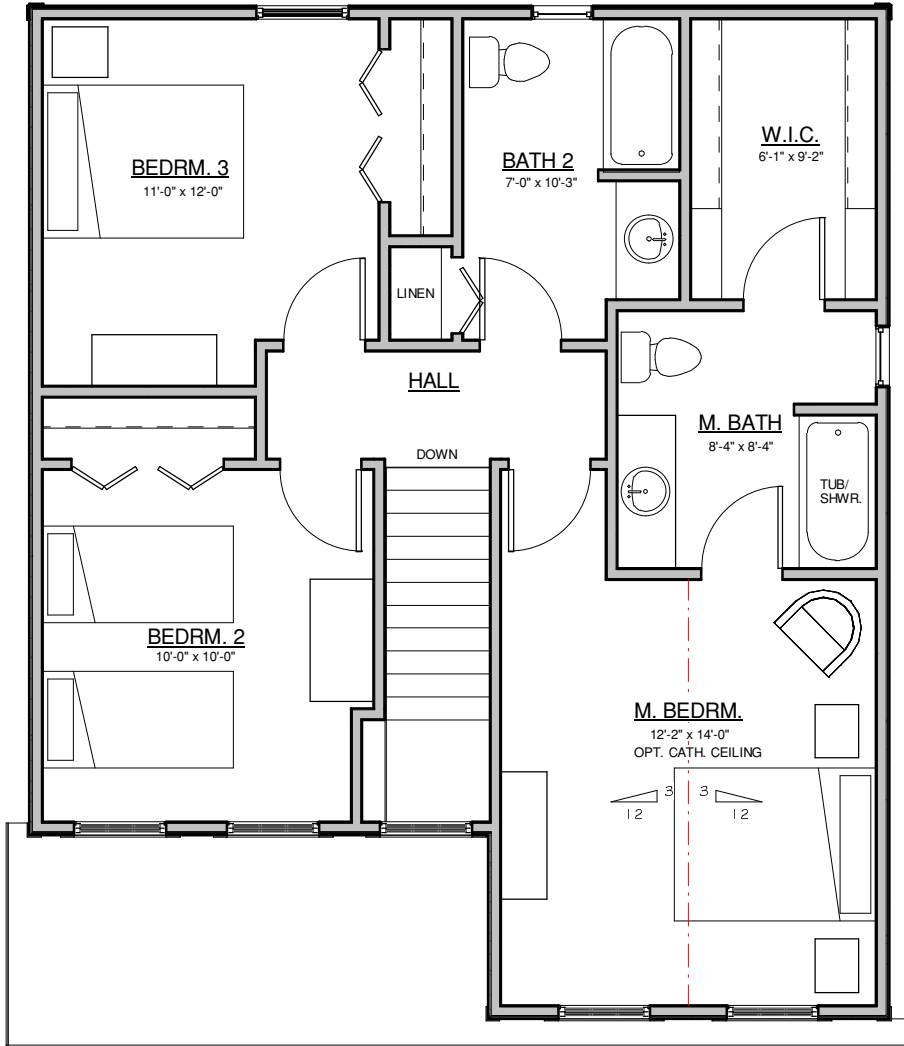

FIRST FLOOR PLAN

THE MAPLEWOOD

Basement Plan

Total Living Area - 1,363 s.f.

SECOND FLOOR PLAN

THE MAPLEWOOD