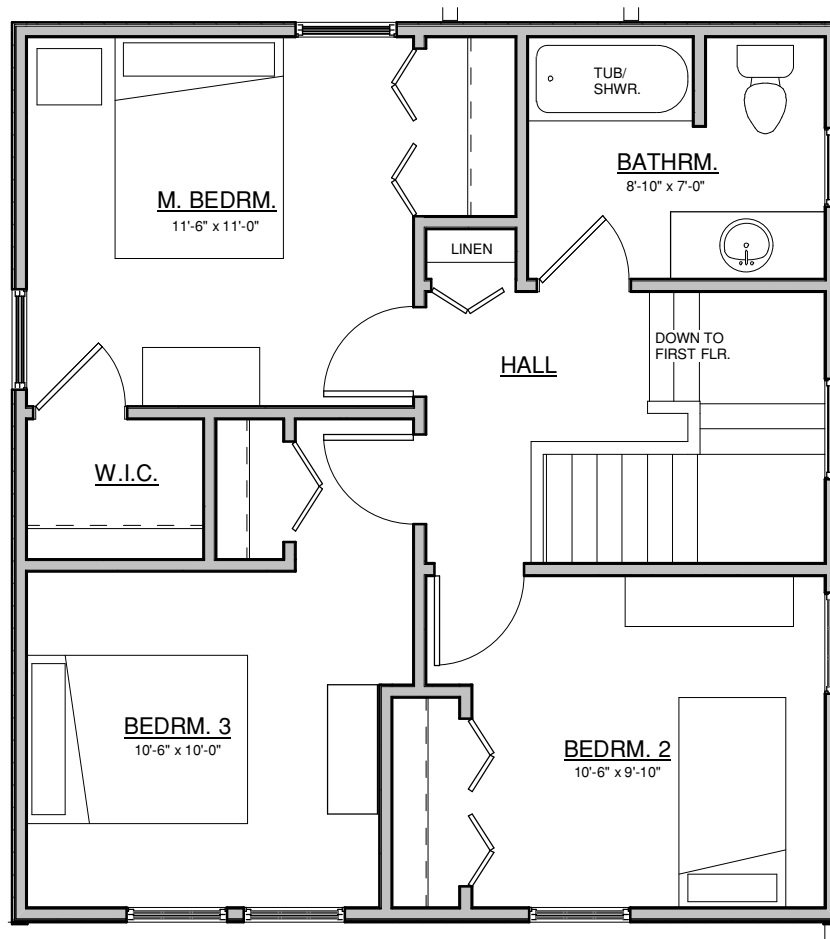

FIRST FLOOR PLAN

THE OAKCREST

Basement Plan

Total Living Area - 1,253 s.f.

SECOND FLOOR PLAN

THE OAKCREST