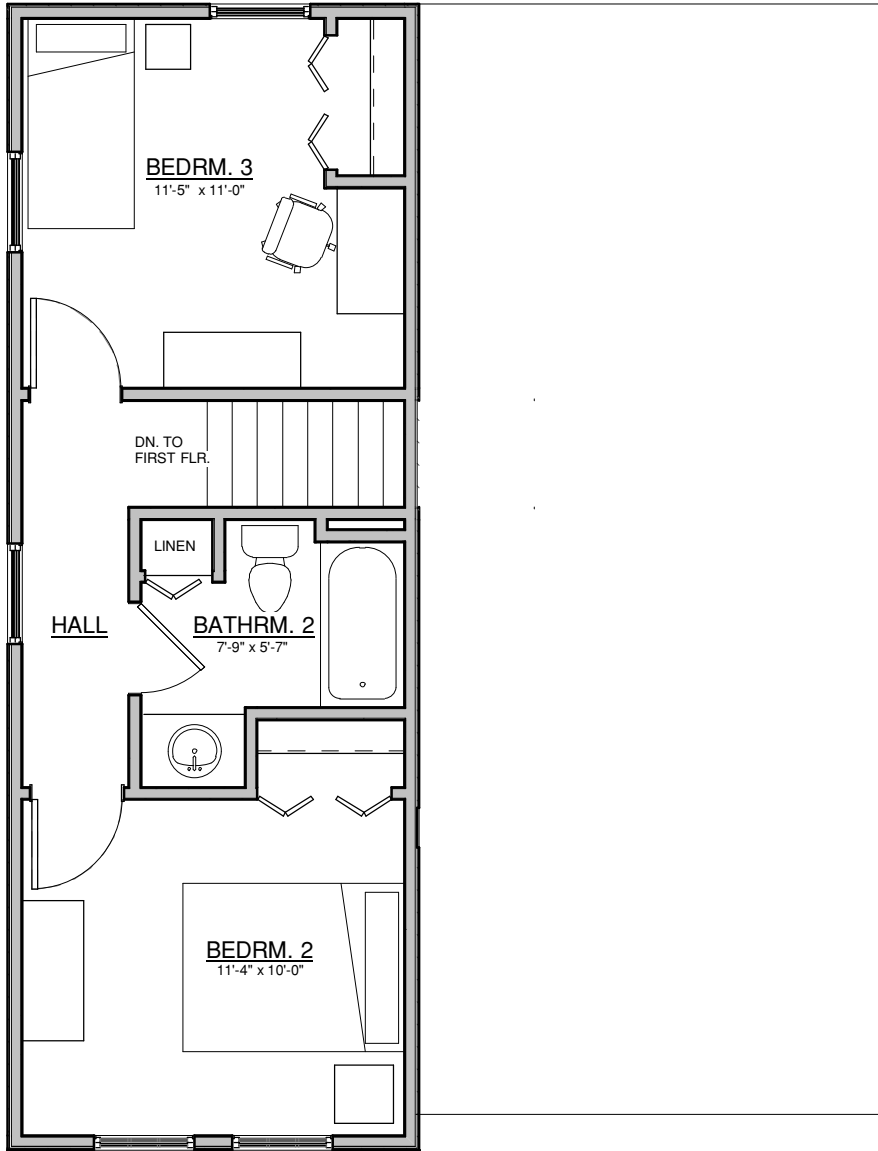

FIRST FLOOR PLAN

THE PLYMOUTH

Basement Plan

Total Living Area - 1,261 s.f.

SECOND FLOOR PLAN

The Plymouth