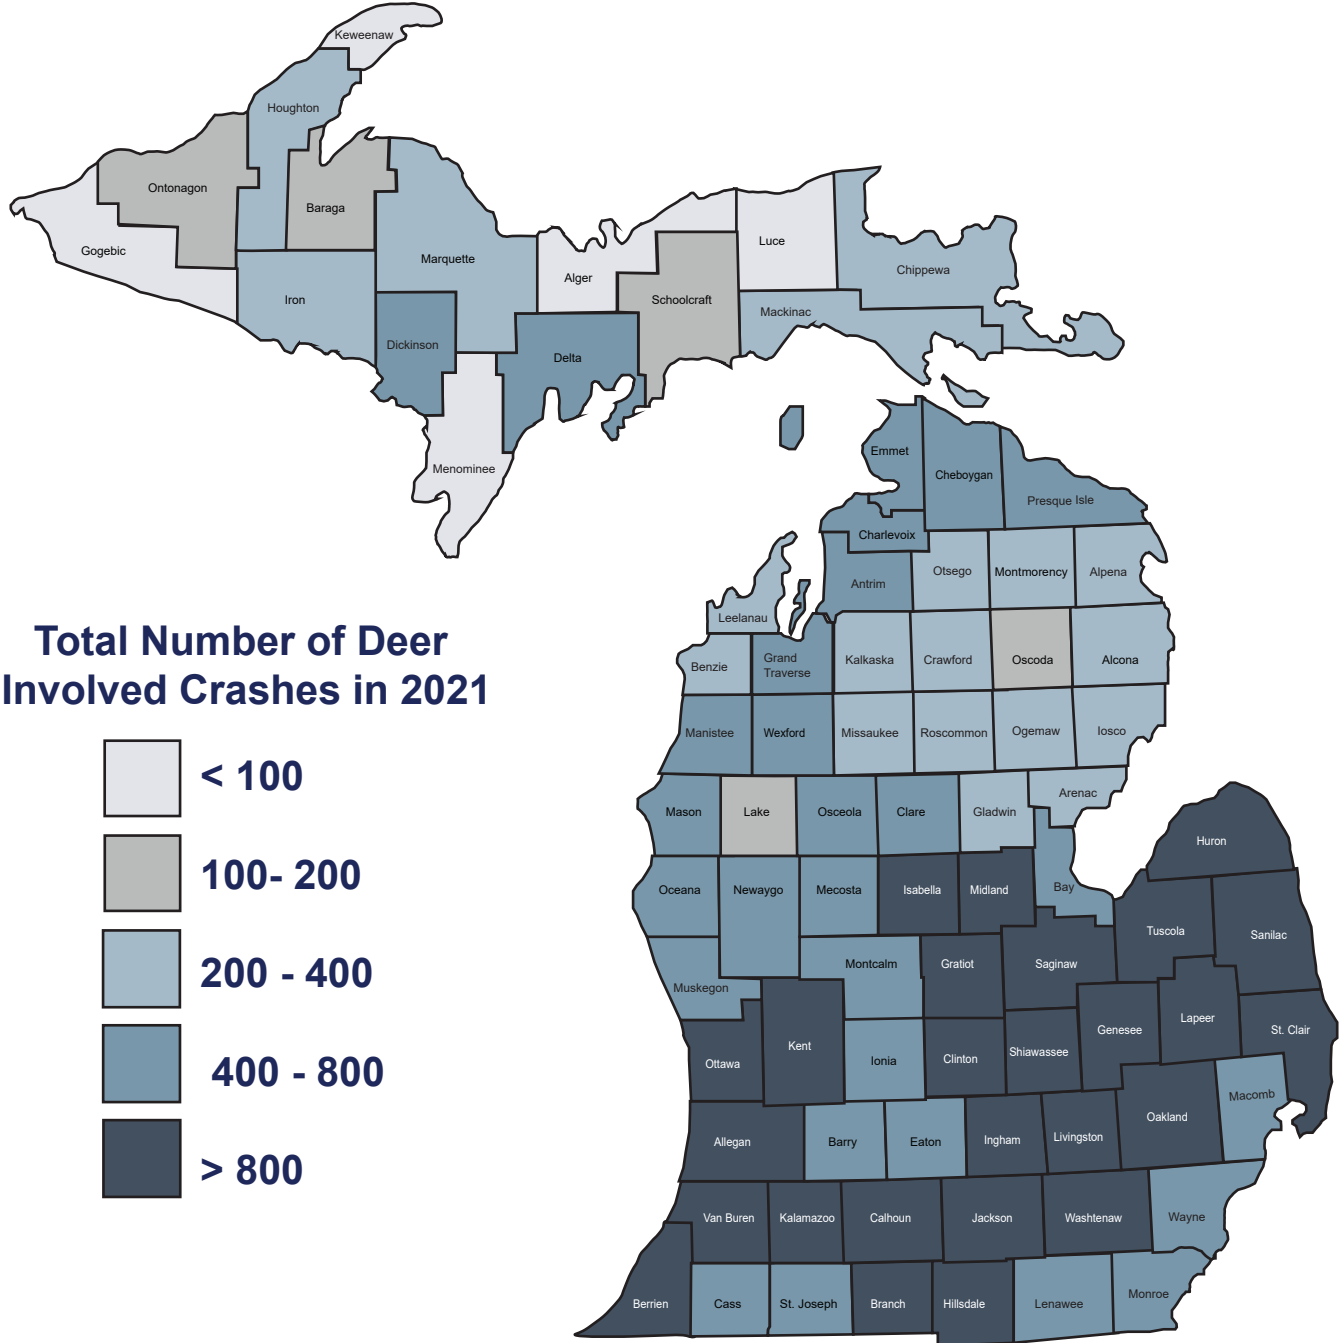

MICHIGAN STATE POLICE

A PROUD tradition of SERVICE through EXCELLENCE, INTEGRITY, and COURTESY.

Counties with > 800 Reported Crashes

Oakland	1,853	Clinton	1,137	Huron	950
Kent	1,810	Washtenaw	1,116	Livingston	948
Jackson	1,544	Sanilac	1,080	Saginaw	941
Ottawa	1,391	Berrien	1,080	Hillsdale	936
Lapeer	1,355	St. Clair	1,013	Gratiot	931
Allegan	1,288	Isabella	1,012	Midland	864
Genesee	1,254	Shiawassee	998	Van Buren	853
Calhoun	1,247	Ingham	986	Branch	808
Kalamazoo	1,116	Tuscola	953		