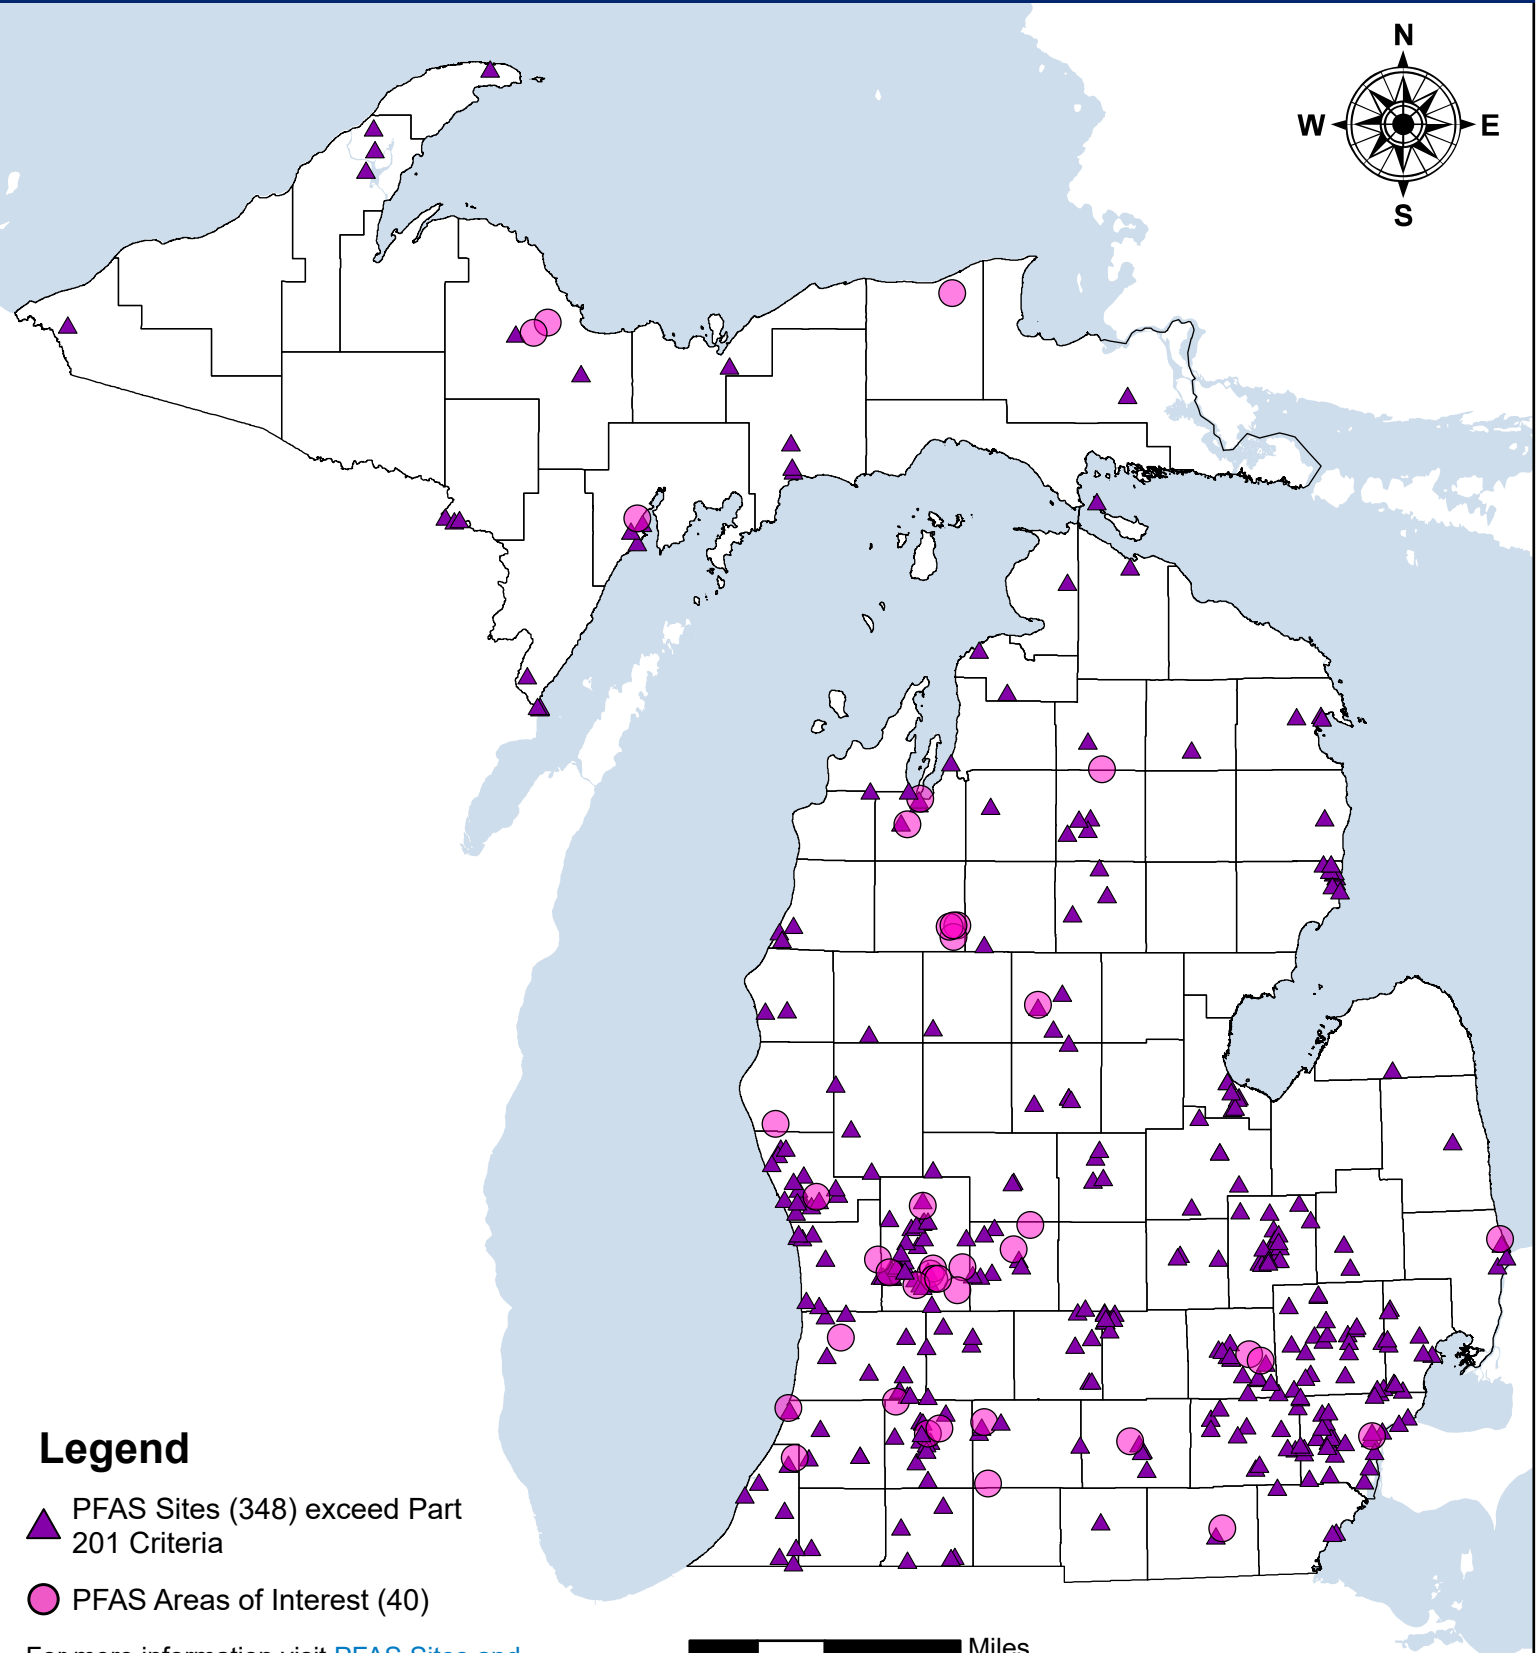

MICHIGAN DEPARTMENT OF ENVIRONMENT, GREAT LAKES, AND ENERGY

# Michigan PFAS Sites and Areas of Interest

## Legend

-  PFAS Sites (348) exceed Part 201 Criteria
-  PFAS Areas of Interest (40)

For more information visit [PFAS Sites and Areas of Interest](#)

0 25 50 100 Miles

July 2, 2026