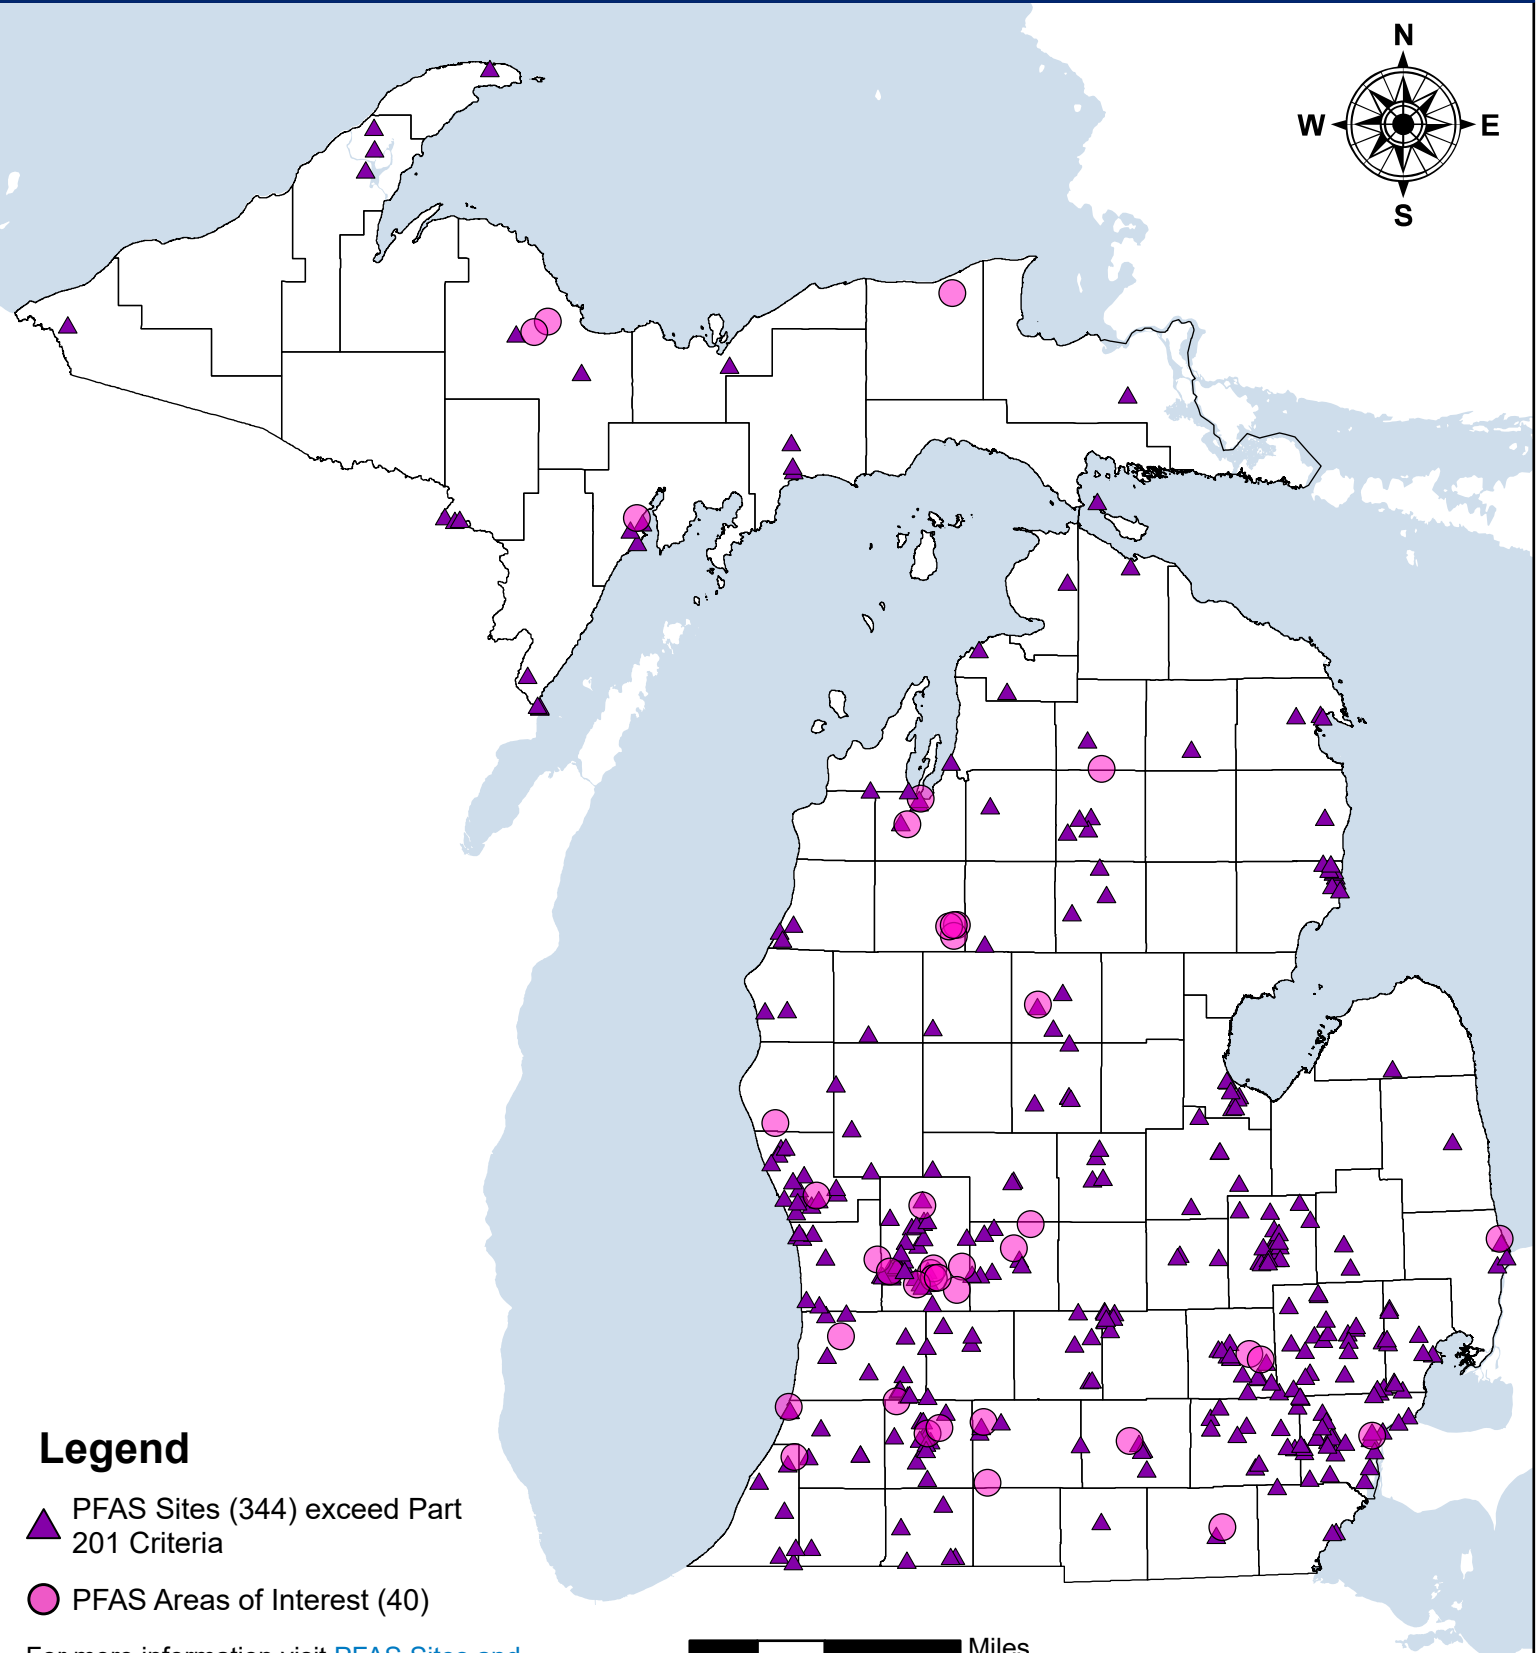

MICHIGAN DEPARTMENT OF ENVIRONMENT, GREAT LAKES, AND ENERGY

Michigan PFAS Sites and Areas of Interest

Legend

- ▲ PFAS Sites (344) exceed Part 201 Criteria
- PFAS Areas of Interest (40)

For more information visit [PFAS Sites and Areas of Interest](#)

0 25 50 100 Miles

May 29, 2026