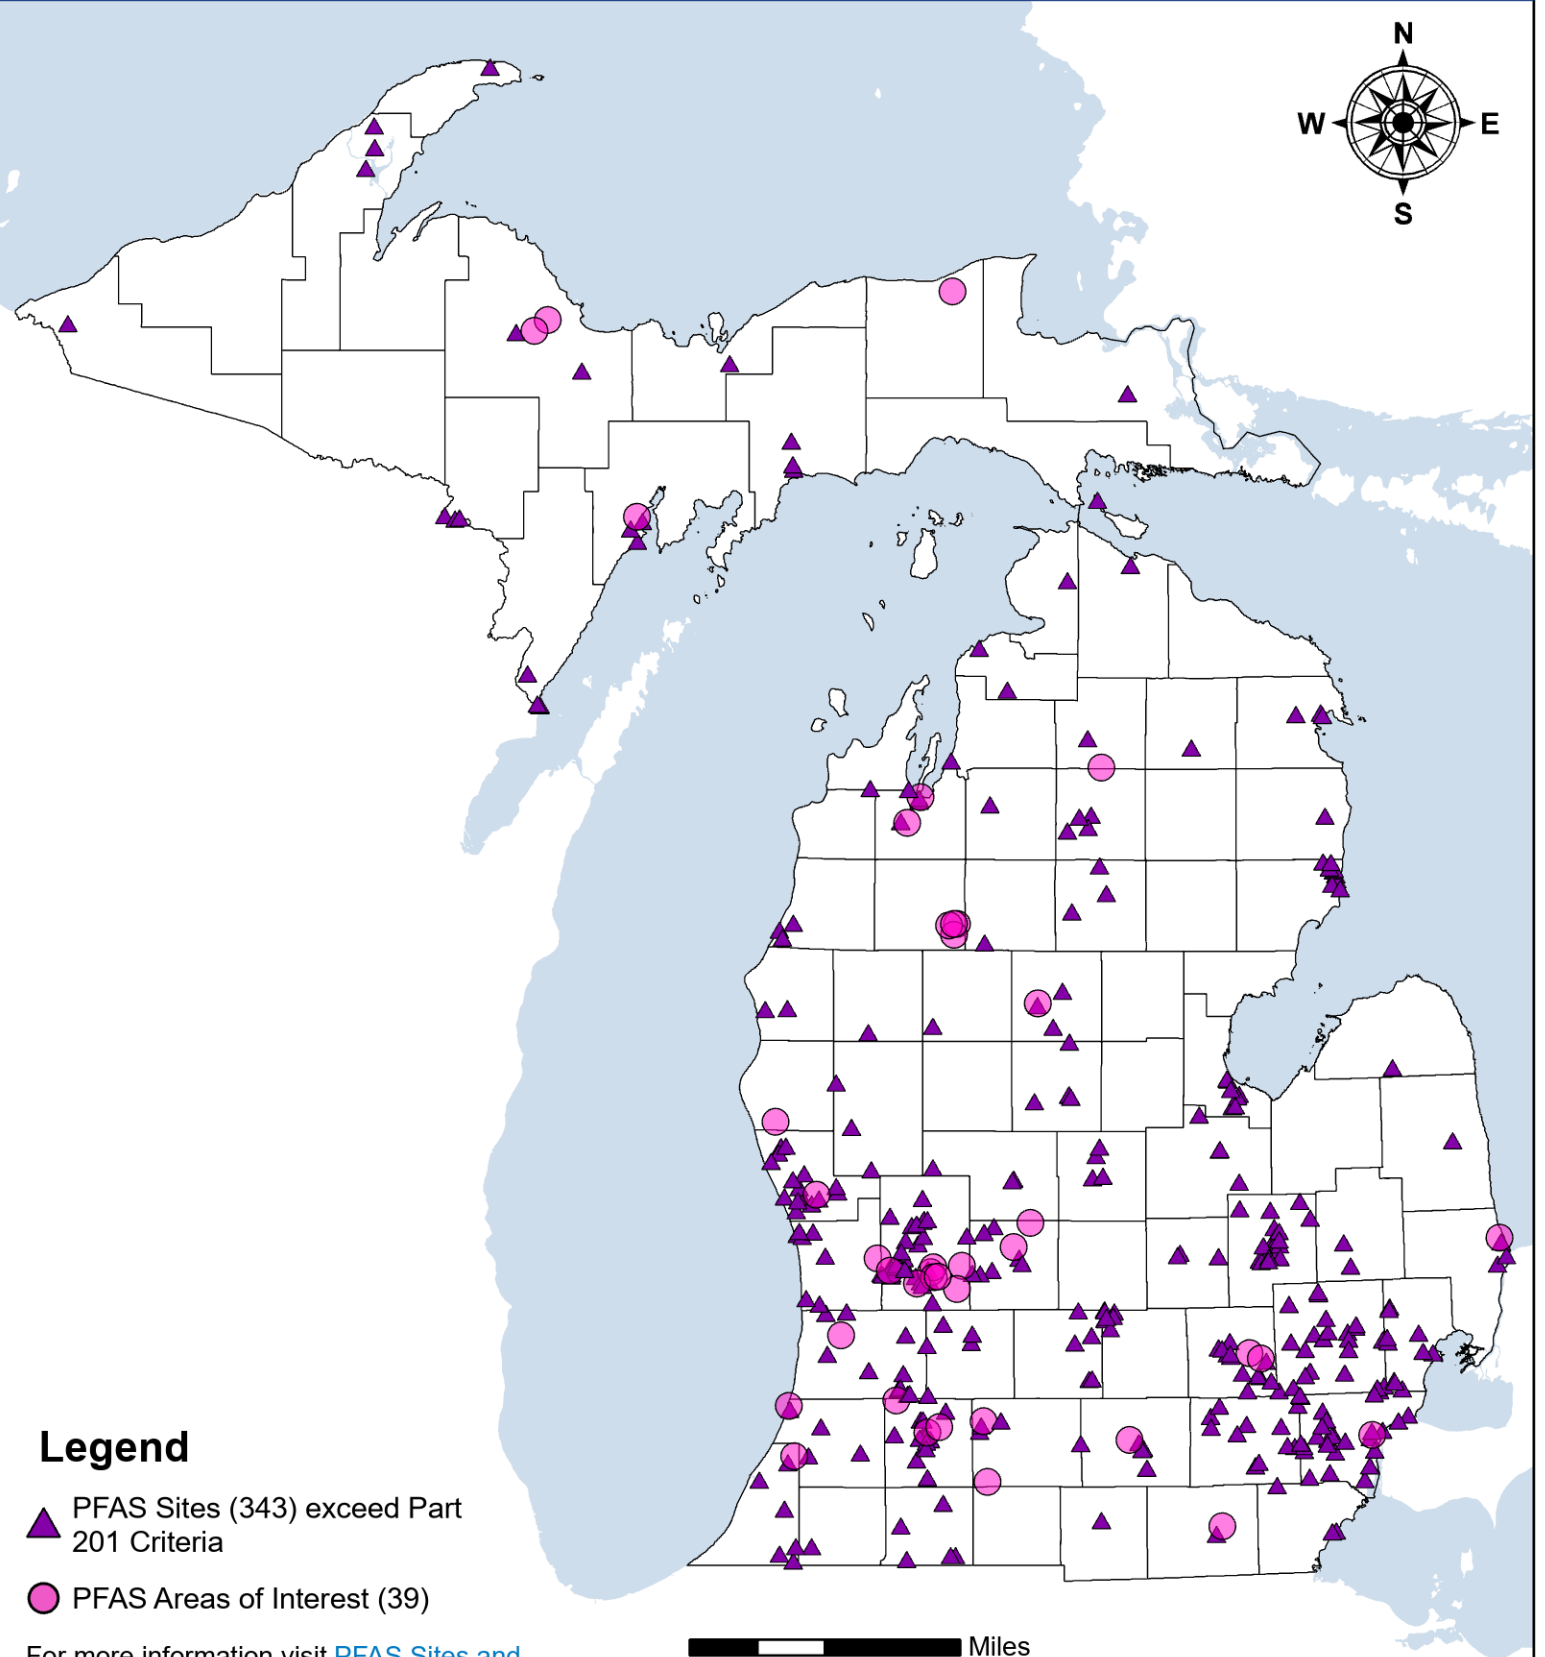

MICHIGAN DEPARTMENT OF ENVIRONMENT, GREAT LAKES, AND ENERGY

Michigan PFAS Sites and Areas of Interest

Legend

- ▲ PFAS Sites (343) exceed Part 201 Criteria
- PFAS Areas of Interest (39)

For more information visit [PFAS Sites and Areas of Interest](#)

0 25 50 100 Miles

May 13, 2026