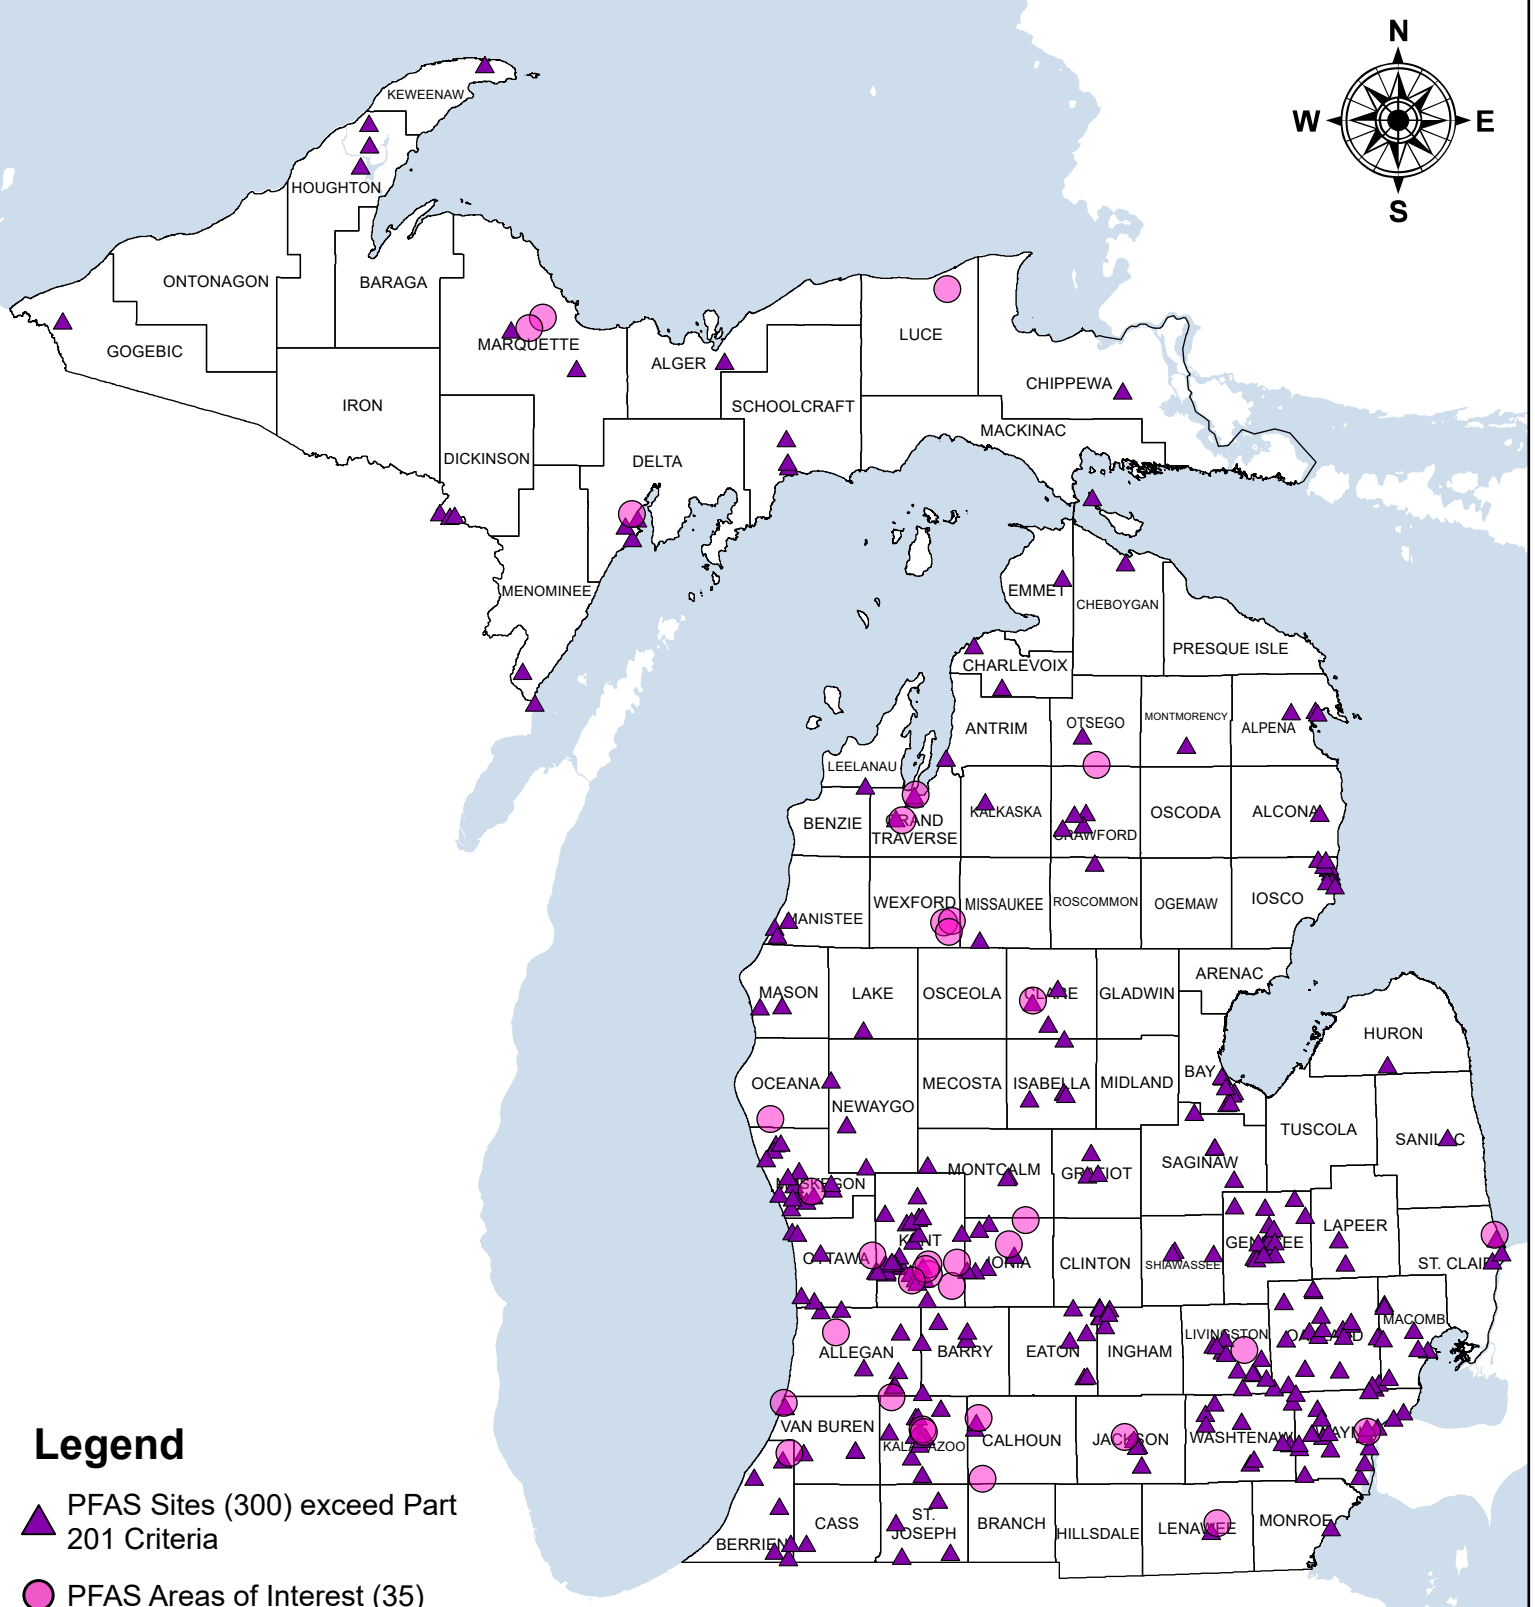

MICHIGAN DEPARTMENT OF ENVIRONMENT, GREAT LAKES, AND ENERGY

# Michigan PFAS Sites and Areas of Interest

## Legend

- ▲ PFAS Sites (300) exceed Part 201 Criteria
- PFAS Areas of Interest (35)

For more information visit [PFAS Sites and Areas of Interest](#)

January 15, 2025