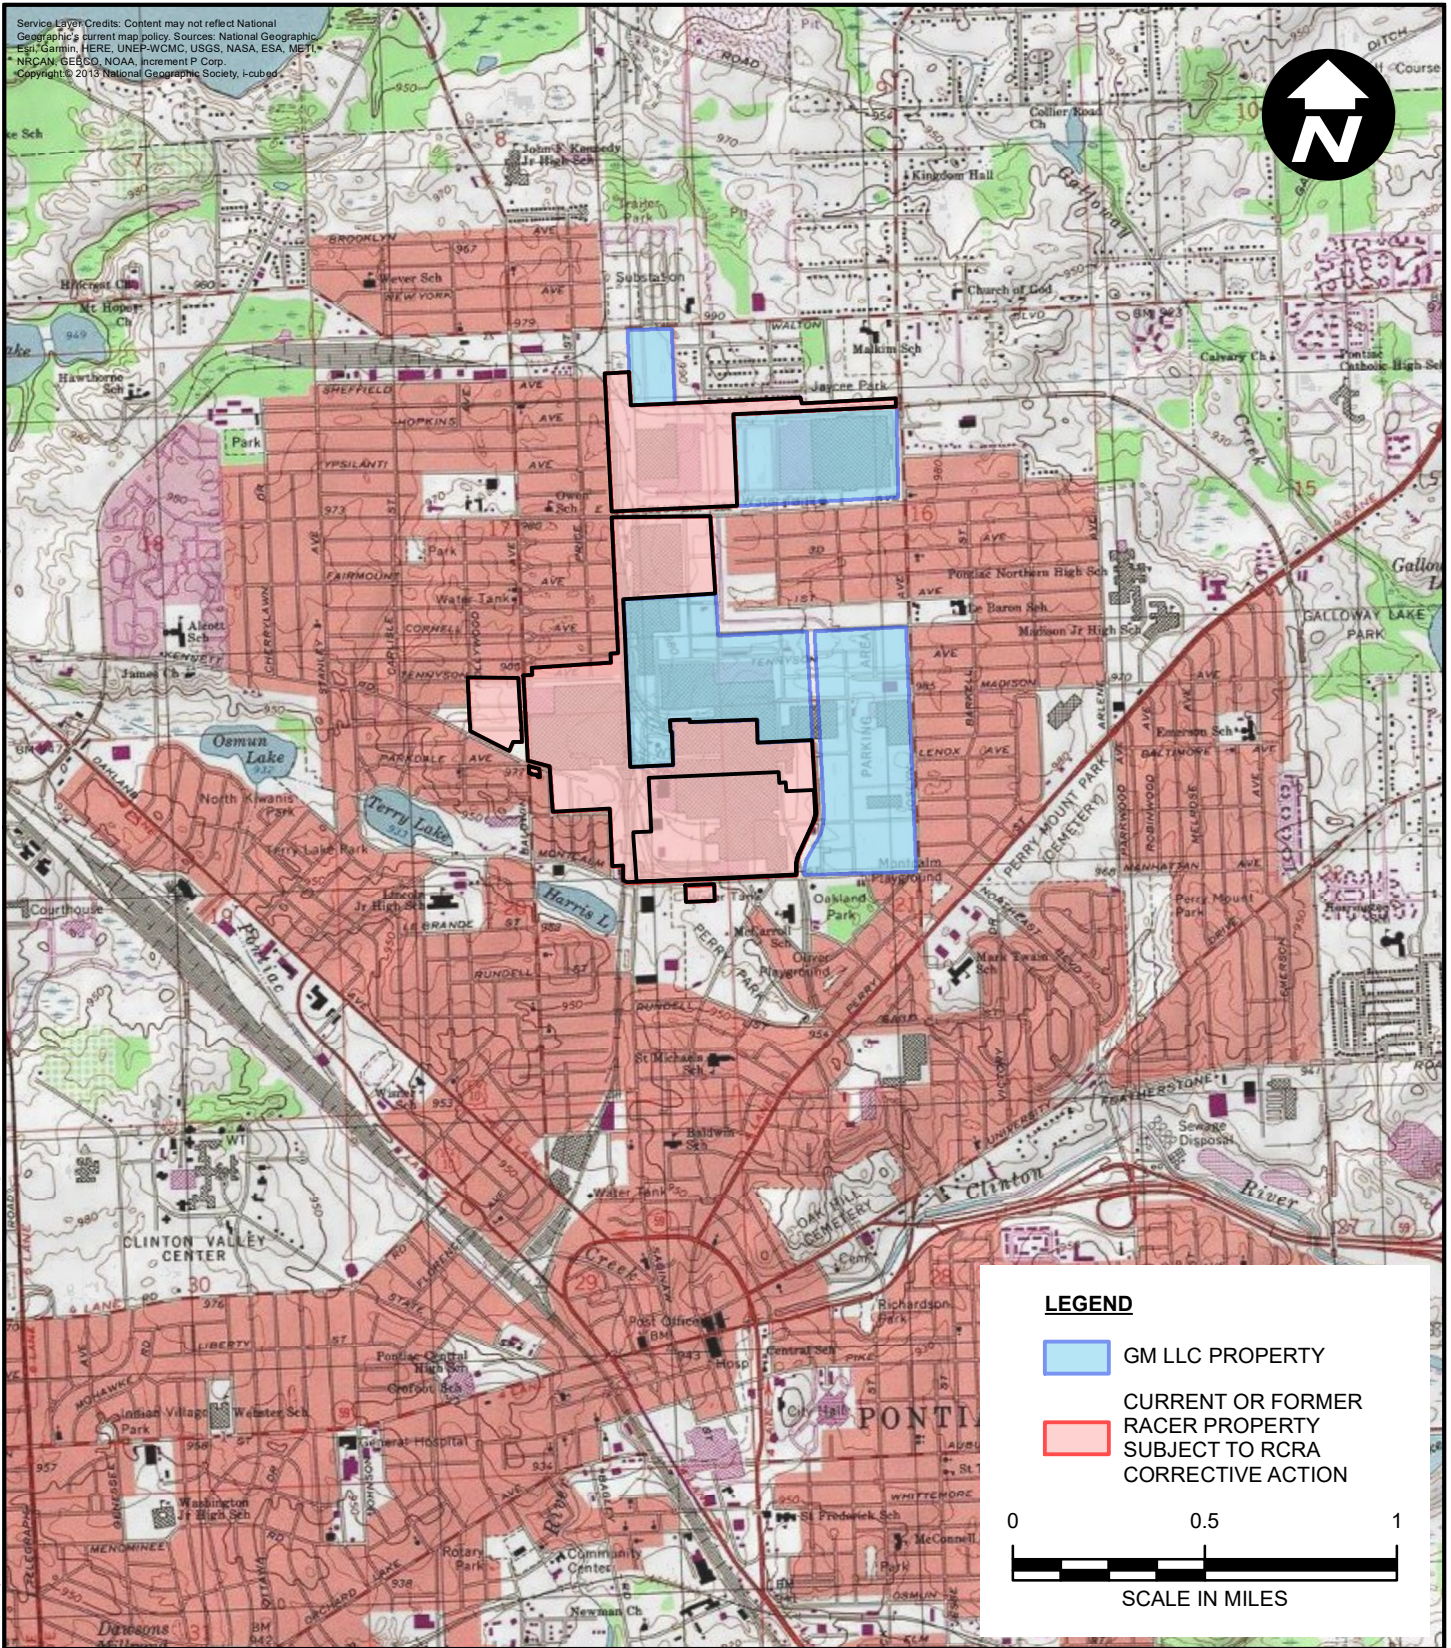

CITY: NOVI, MI DIV: ENV DB: TRY PM: TM: TR: PROJECT NUMBER: COORDINATE SYSTEM: NAD 1983 StatePlane Michigan South FIPS 2113 Feet Intl
D:\GIS\Project Files\Motors\liquidation\Company\Pontiac\NorthCampus\Documents\IRFI_Summary01_SiteLocation.mxd PLOTTED: 2/5/2021 12:00:21 PM BY: TYarboough

RACER TRUST
PONTIAC NORTH CAMPUS
PONTIAC, MICHIGAN

SITE LOCATION