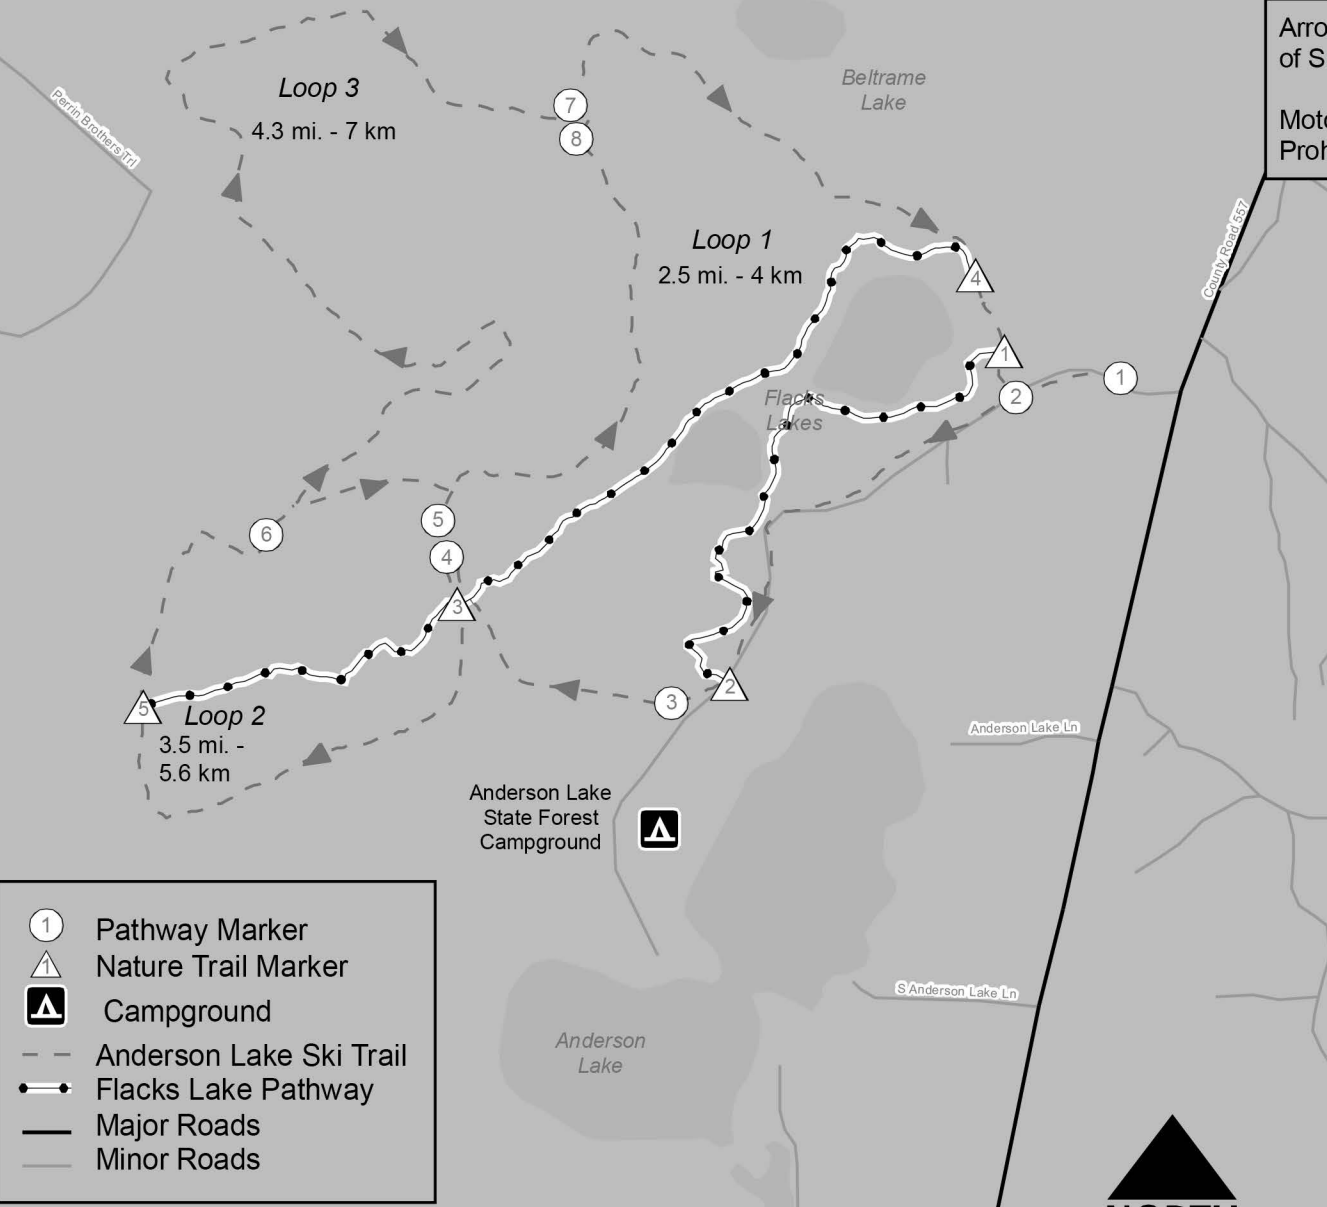

Anderson Lake Pathway

Cross Country Skiing

Arrows Indicate Direction of Suggested Travel

Motorized Vehicles Prohibited on Pathway

TRAIL MARKER KEY

4 ← YOUR PRESENT LOCATION INTERSECTION #

MAP

← NEXT INTERSECTION

← DIRECTION TO NEXT INTERSECTION

Map Revised: 4/20/2012

LOCATION MAP

- ① Pathway Marker
- ▲ Nature Trail Marker
- ▲ Campground
- - Anderson Lake Ski Trail
- Flacks Lake Pathway
- Major Roads
- Minor Roads