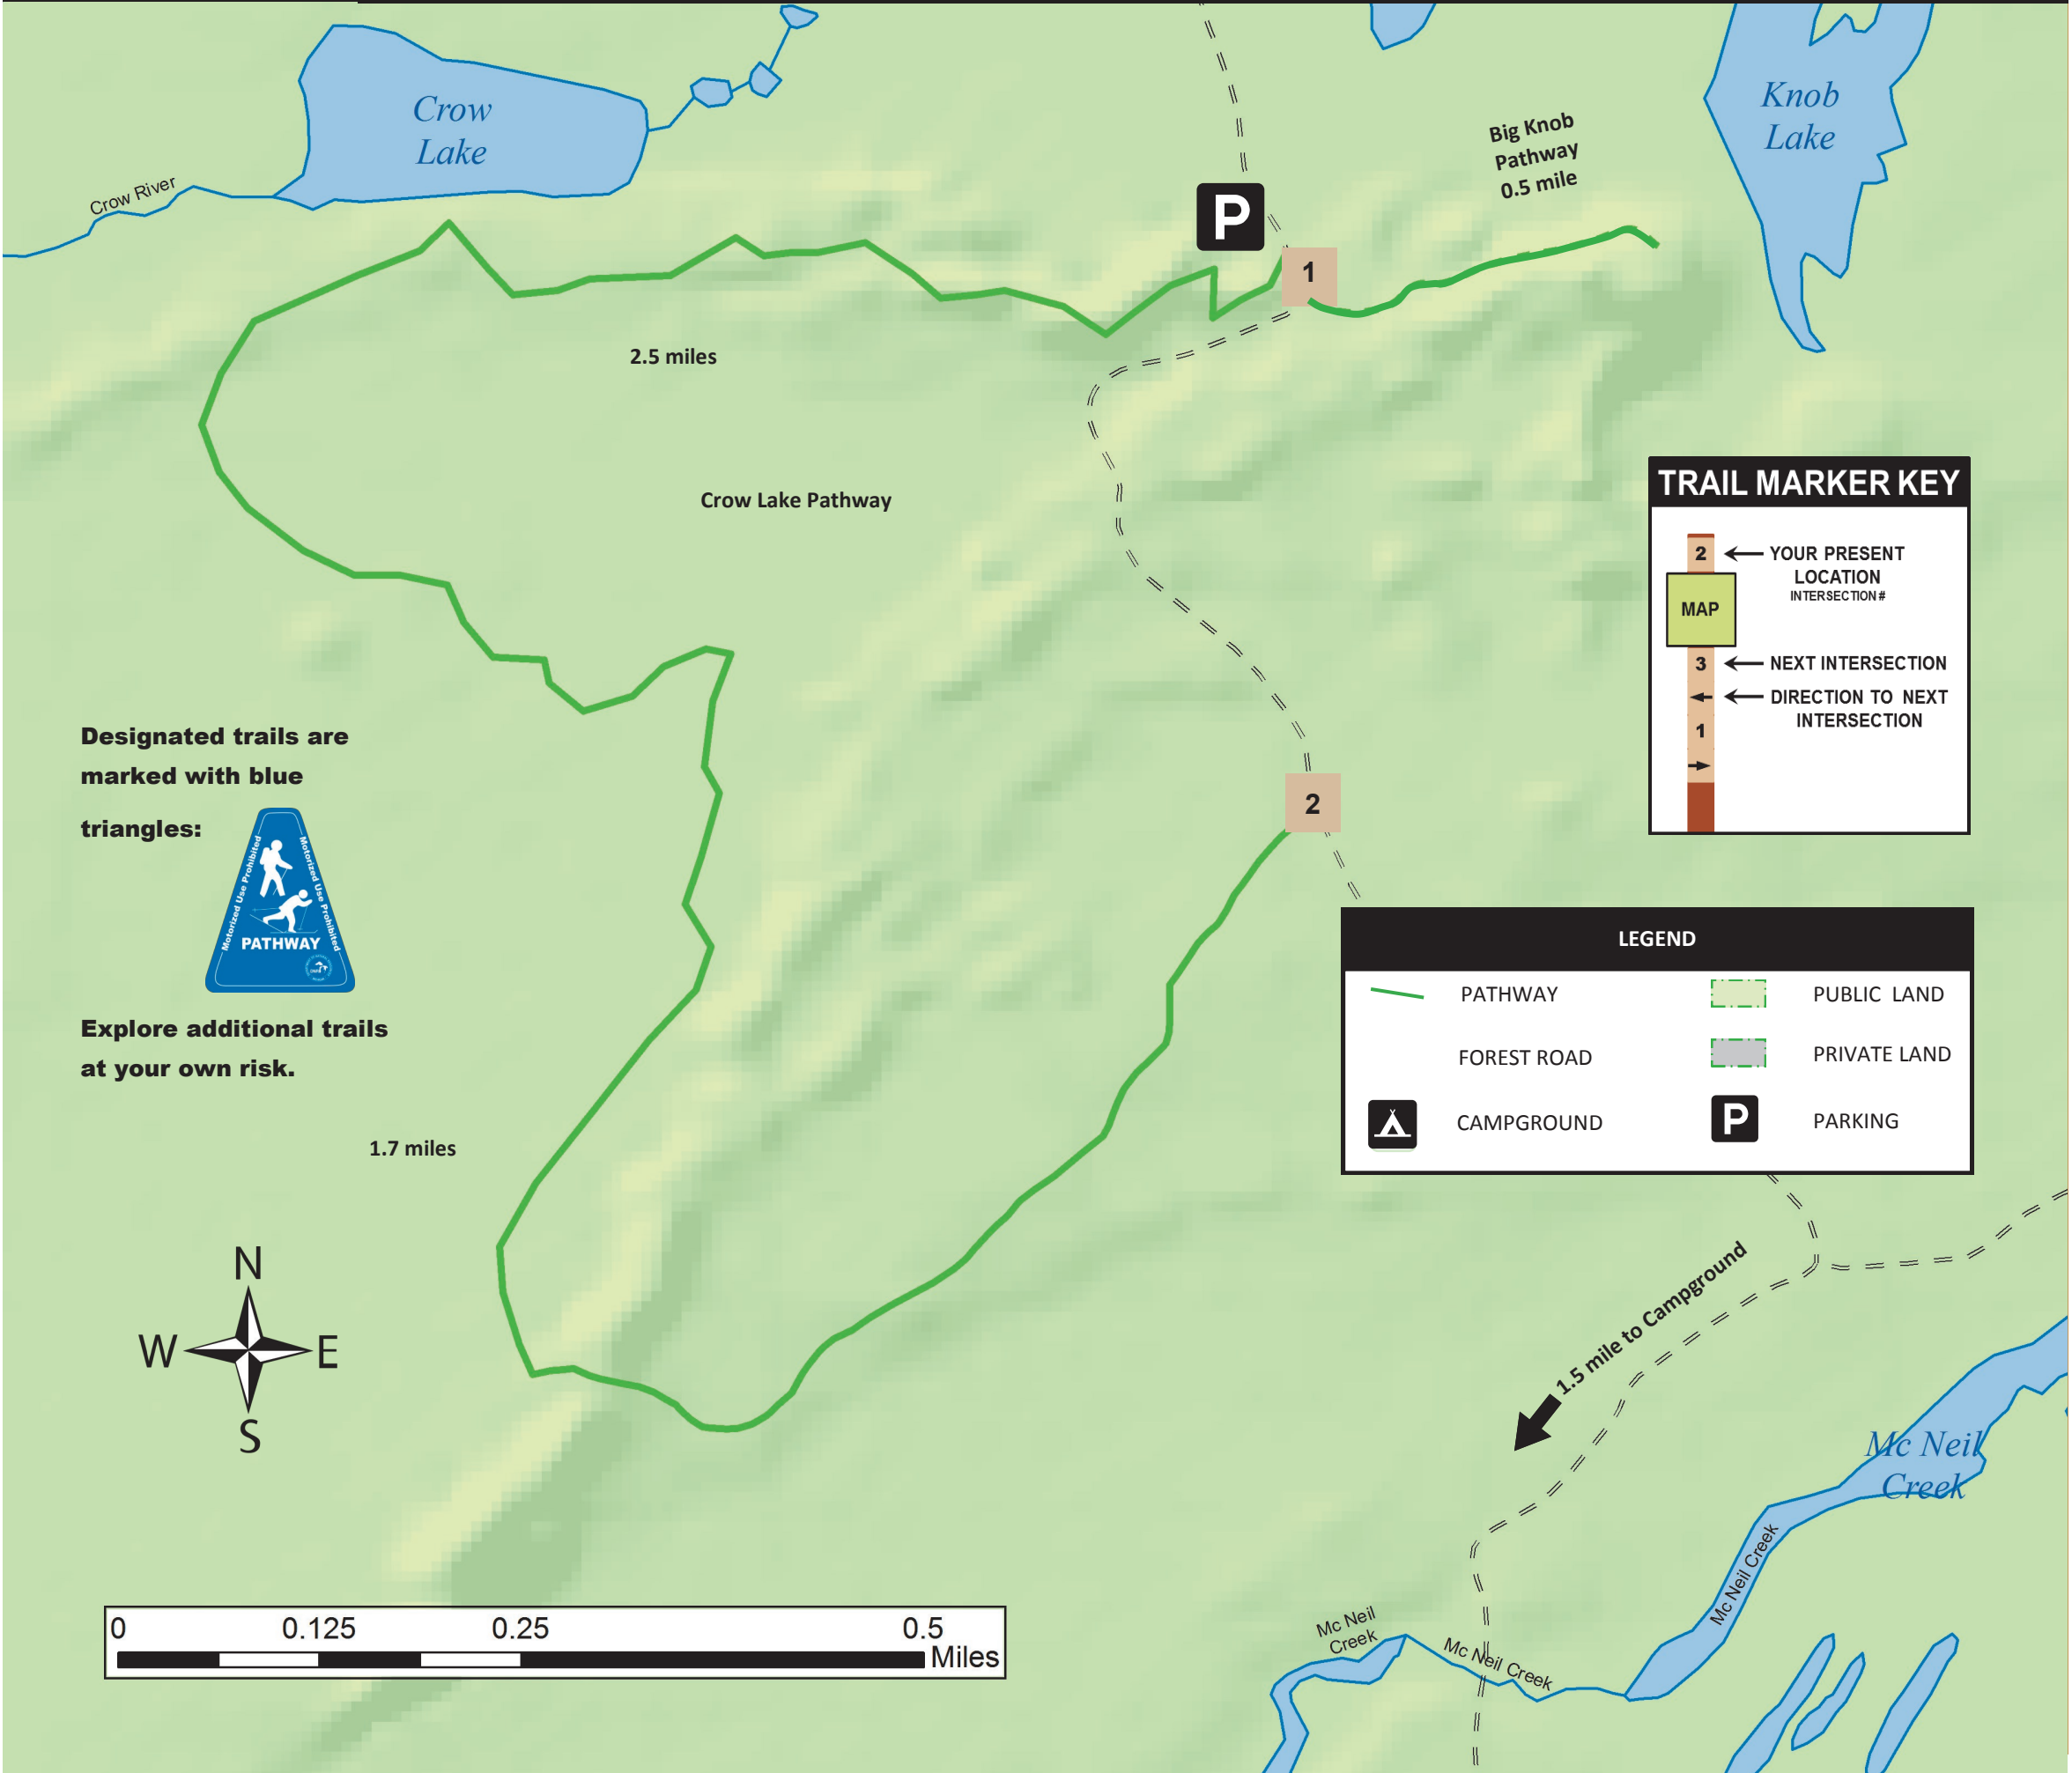

Crow Lake & Big Knob Pathways

Designated trails are marked with blue triangles:

Explore additional trails at your own risk.

TRAIL MARKER KEY

2	← YOUR PRESENT LOCATION INTERSECTION#
MAP	
3	← NEXT INTERSECTION
←	← DIRECTION TO NEXT INTERSECTION
1	
→	

LEGEND

	PATHWAY		PUBLIC LAND
	FOREST ROAD		PRIVATE LAND
	CAMPGROUND		PARKING