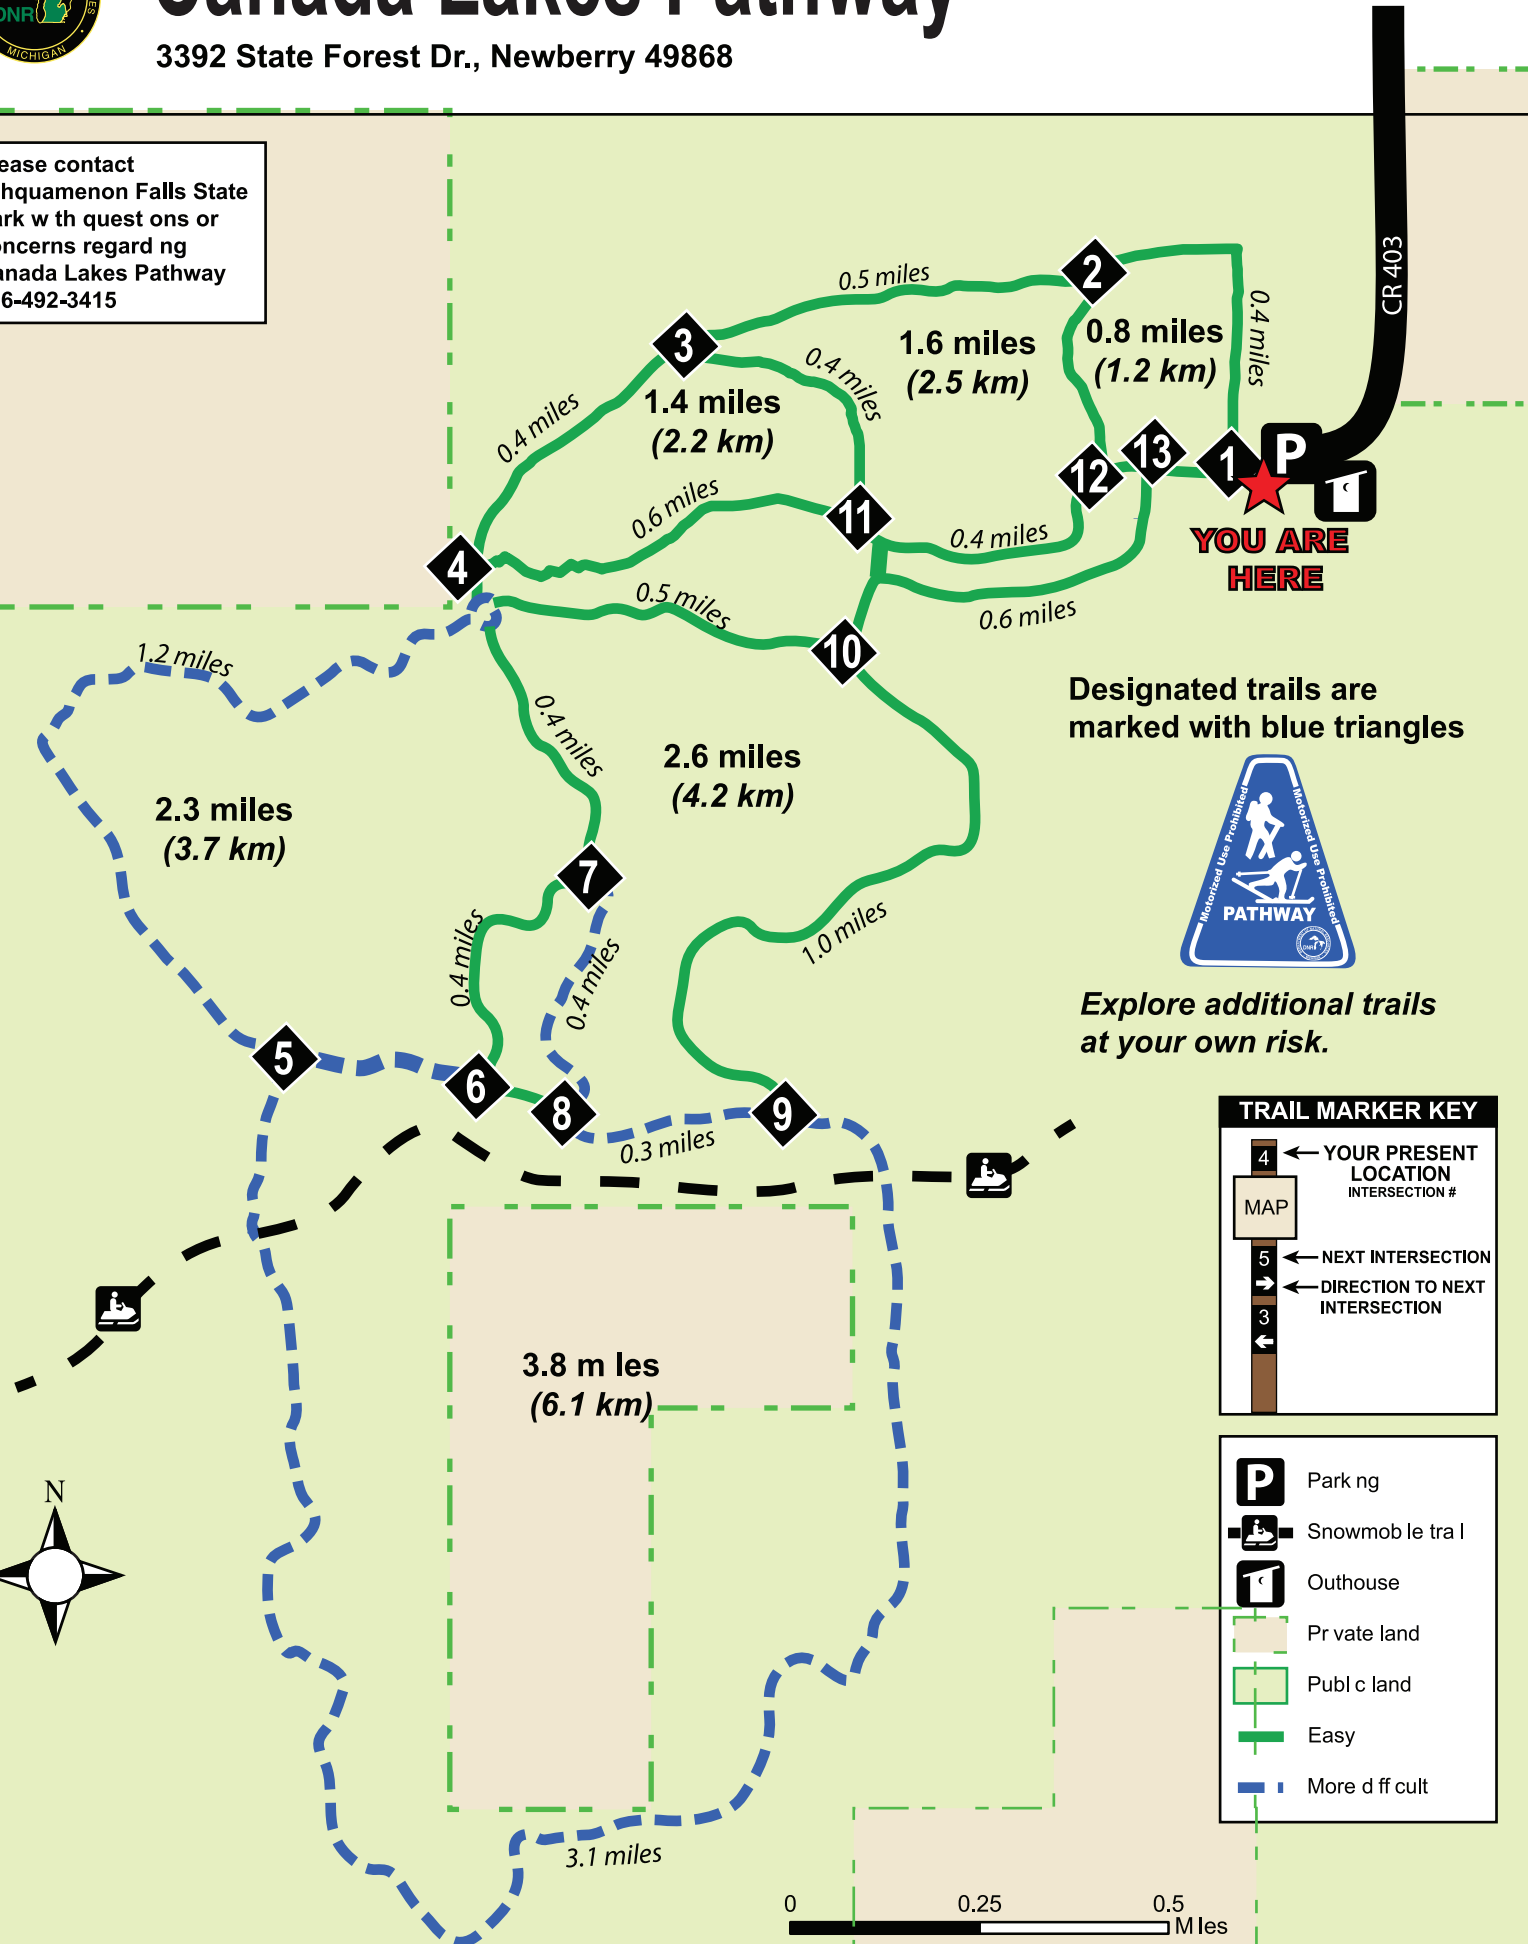

Canada Lakes Pathway

3392 State Forest Dr., Newberry 49868

Please contact Tahquamenon Falls State Park with questions or concerns regarding Canada Lakes Pathway 906-492-3415

Designated trails are marked with blue triangles

Explore additional trails at your own risk.

TRAIL MARKER KEY

- ← YOUR PRESENT LOCATION INTERSECTION #
- NEXT INTERSECTION
- ← DIRECTION TO NEXT INTERSECTION

- Parking
- Snowmobile trail
- Outhouse
- Private land
- Public land
- Easy
- More difficult