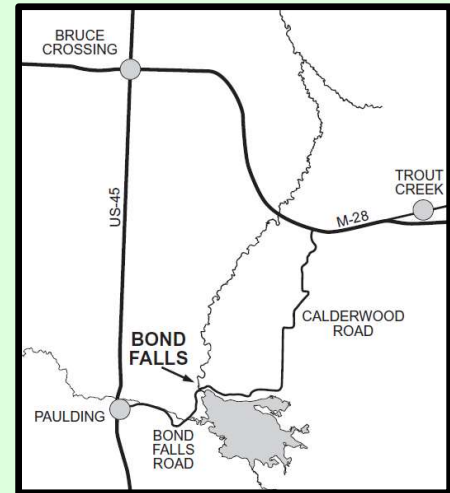

## Physical Address / Driving Directions:

12512 Bond Falls Road, Paulding (Watersmeet), MI 49969

**GPS:** -89.134750 46.409763, T46N, R39W, Sec 1

Four miles east of Paulding/US-45 on Bond Falls Road in Paulding, MI 49912 turn left onto Scenic Overlook Drive and follow to parking area.