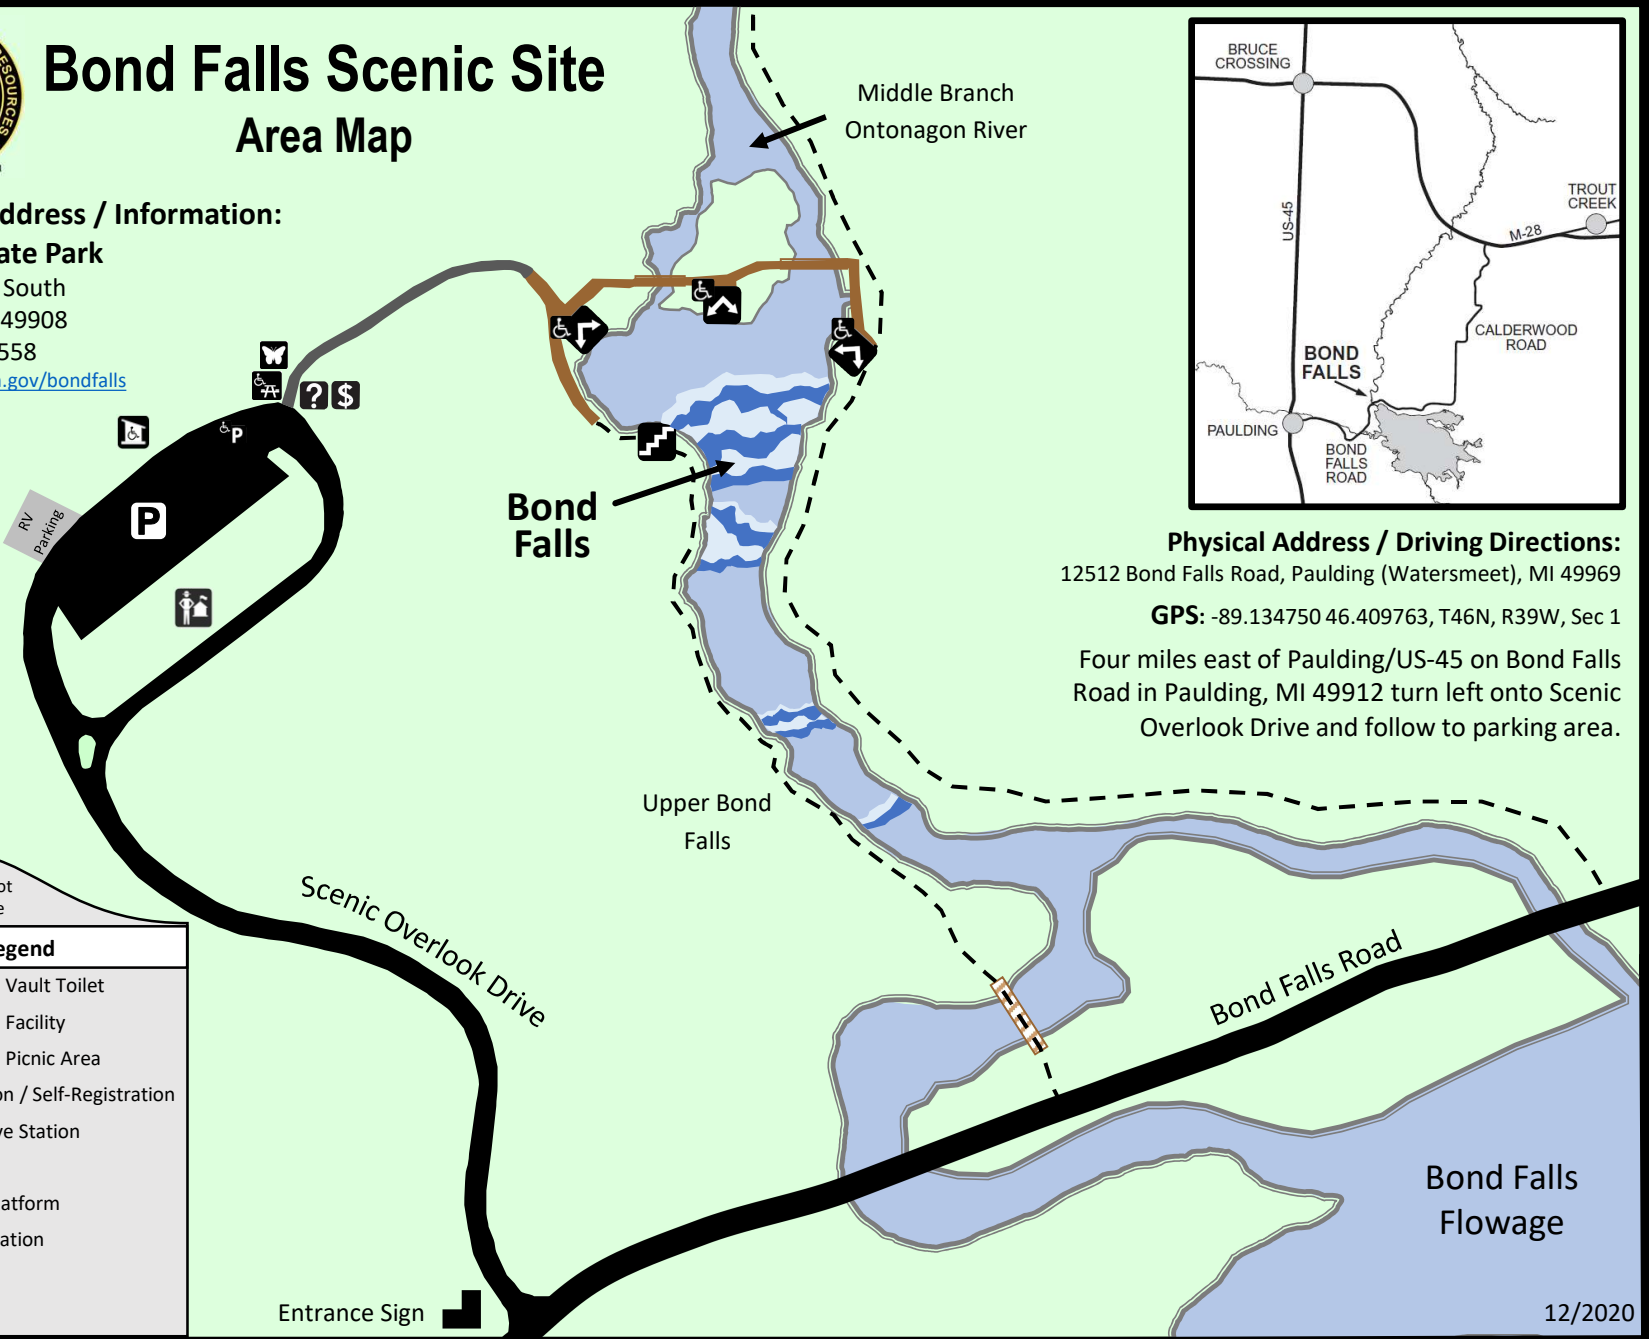

## Physical Address / Driving Directions:

12512 Bond Falls Road, Paulding (Watersmeet), MI 49969

**GPS:** -89.134750 46.409763, T46N, R39W, Sec 1

Four miles east of Paulding/US-45 on Bond Falls Road in Paulding, MI 49912 turn left onto Scenic Overlook Drive and follow to parking area.

\*Map not to scale