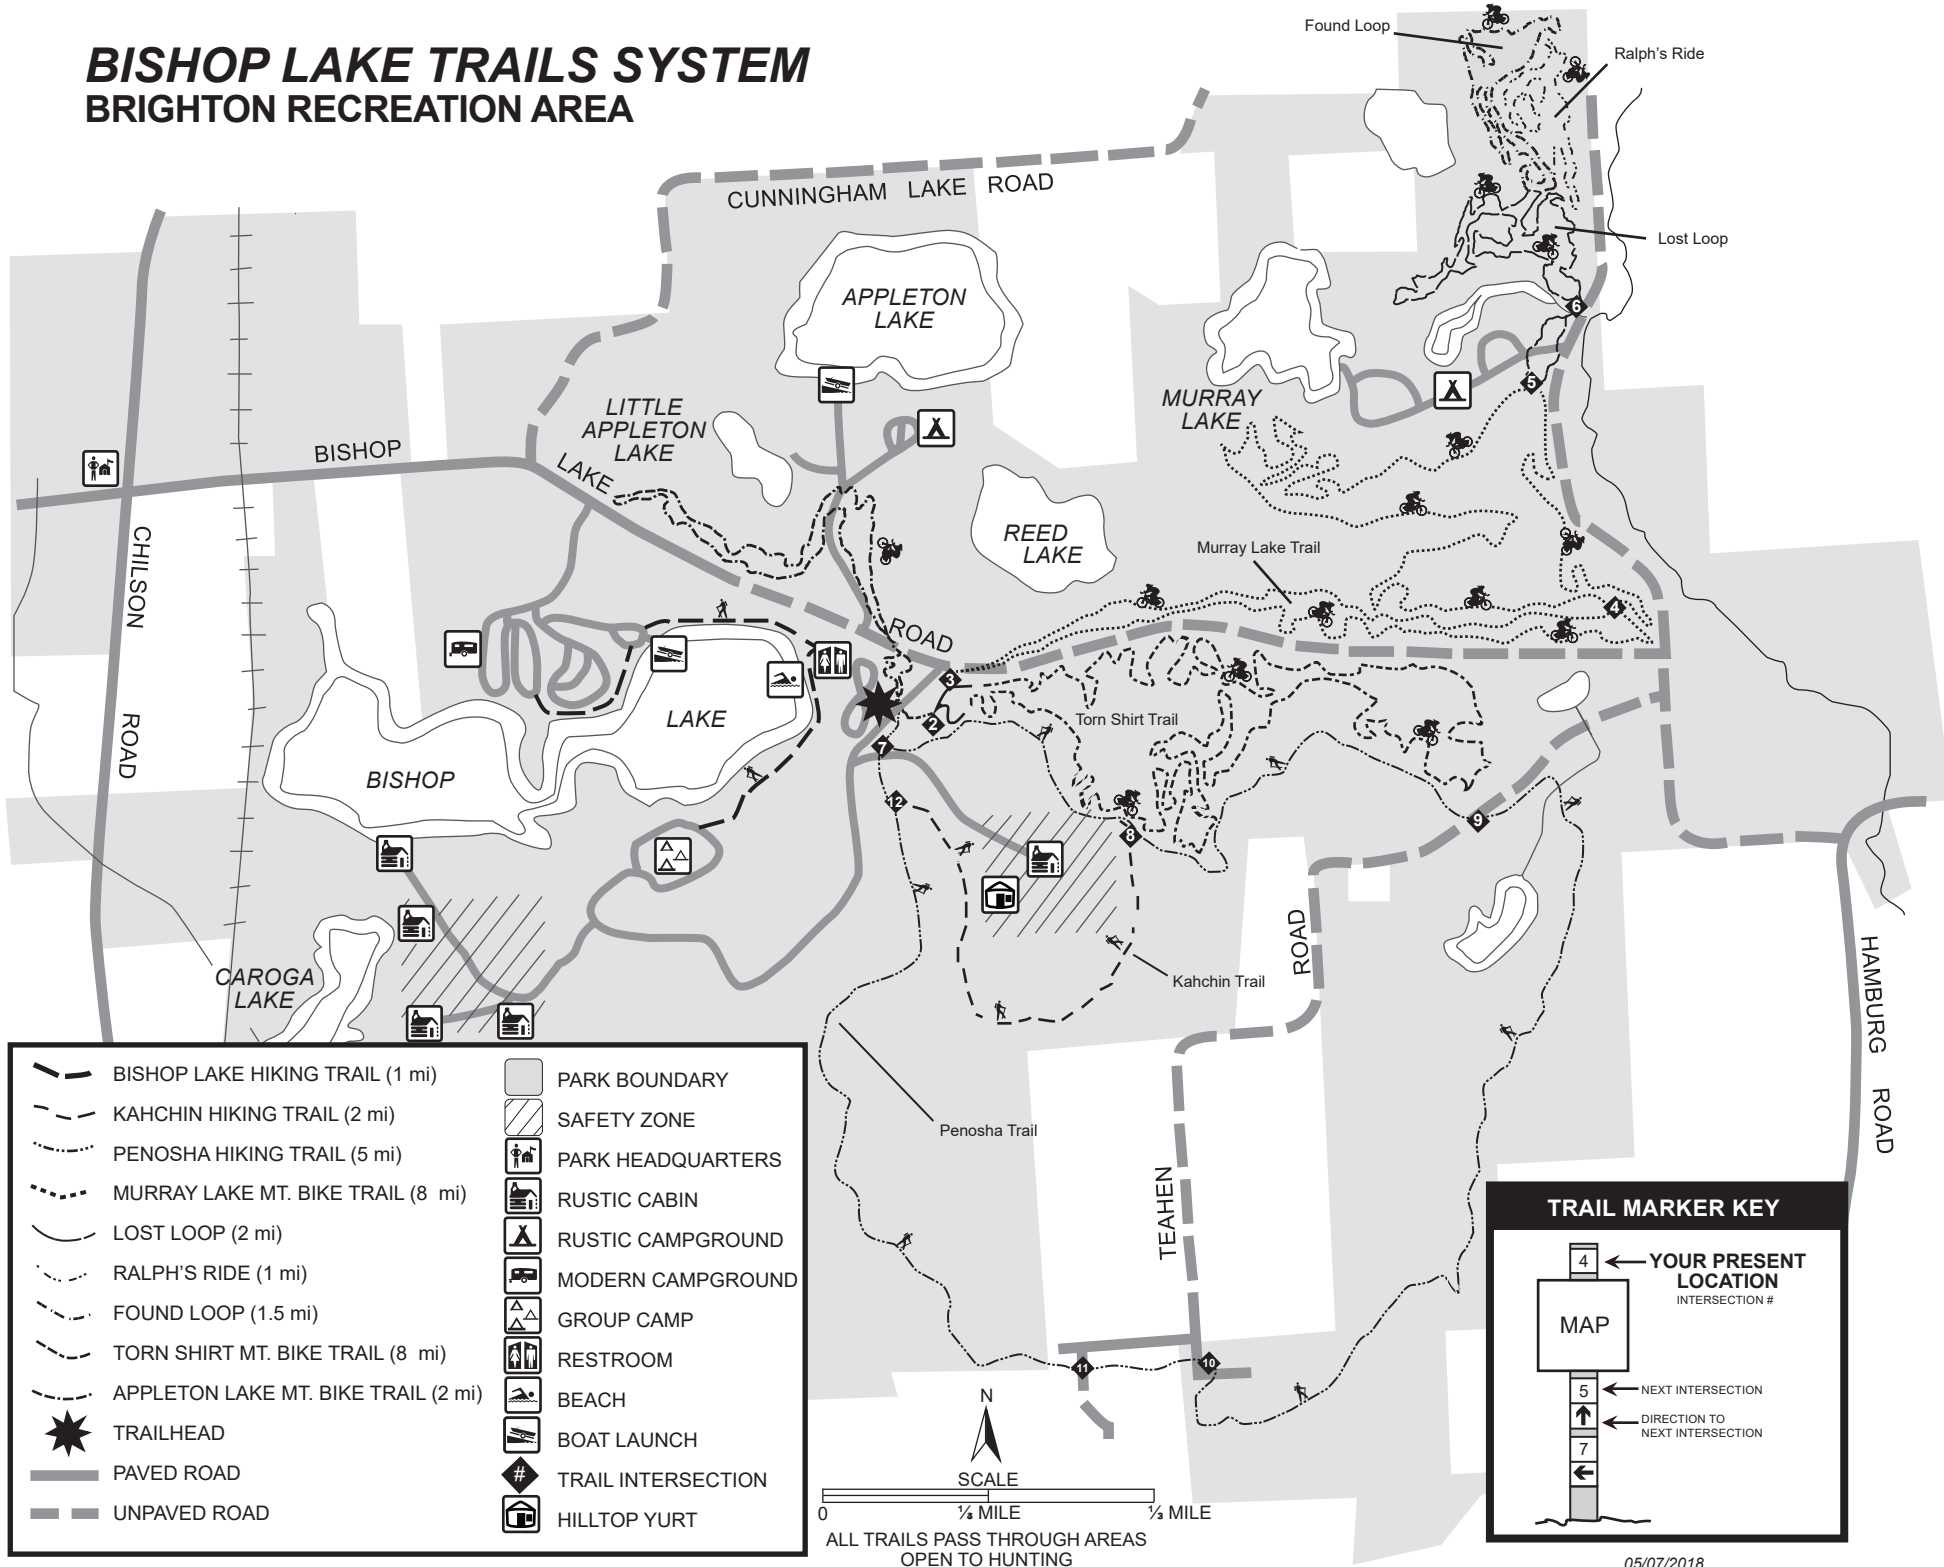

# BISHOP LAKE TRAILS SYSTEM

## BRIGHTON RECREATION AREA

- |  |                                     |  |                    |
|--|-------------------------------------|--|--------------------|
|  | BISHOP LAKE HIKING TRAIL (1 mi)     |  | PARK BOUNDARY      |
|  | KAHCHIN HIKING TRAIL (2 mi)         |  | SAFETY ZONE        |
|  | PENOSHA HIKING TRAIL (5 mi)         |  | PARK HEADQUARTERS  |
|  | MURRAY LAKE MT. BIKE TRAIL (8 mi)   |  | RUSTIC CABIN       |
|  | LOST LOOP (2 mi)                    |  | RUSTIC CAMPGROUND  |
|  | RALPH'S RIDE (1 mi)                 |  | MODERN CAMPGROUND  |
|  | FOUND LOOP (1.5 mi)                 |  | GROUP CAMP         |
|  | TORN SHIRT MT. BIKE TRAIL (8 mi)    |  | RESTROOM           |
|  | APPLETON LAKE MT. BIKE TRAIL (2 mi) |  | BEACH              |
|  | TRAILHEAD                           |  | BOAT LAUNCH        |
|  | PAVED ROAD                          |  | TRAIL INTERSECTION |
|  | UNPAVED ROAD                        |  | HILLTOP YURT       |