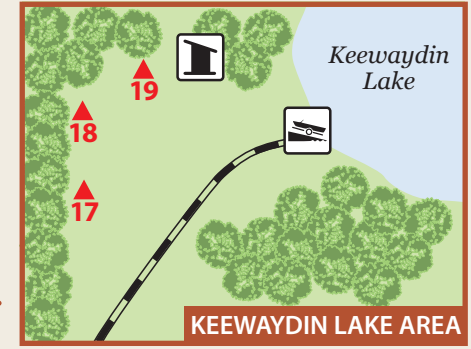

Craig Lake State Park

LEGEND

- STATE PARK LAND
- PAVED ROAD
- GRAVEL ROAD
- NORTH COUNTRY TRAIL
- FOOT TRAIL
- PORTAGE
- GATE ON ROAD
- RUSTIC CABIN
- PARKING
- WINTER PARKING
- YURT
- BACKCOUNTRY CAMPSITE
- INFORMATION
- VAULT TOILET
- BOAT LAUNCH
- CANOE LAUNCH
- TRASH
- WOODS

To L'Anse and Baraga
US-41 & M-28

To Van Riper State Park and Marquette