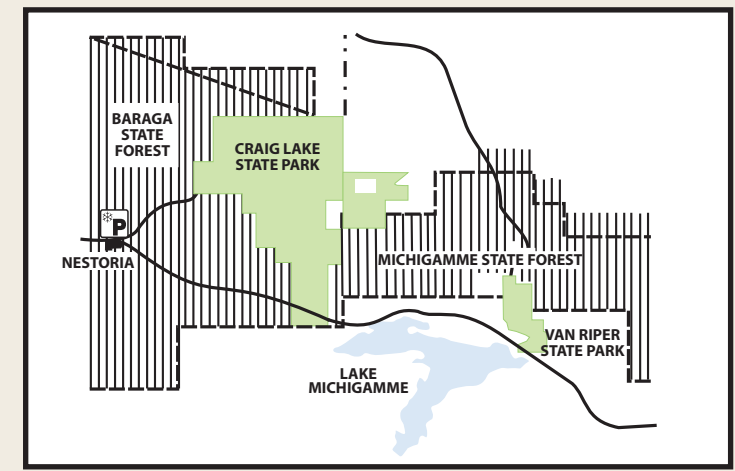

Craig Lake State Park

LEGEND

- STATE PARK LAND
- PAVED ROAD
- GRAVEL ROAD
- NORTH COUNTRY TRAIL
- FOOT TRAIL
- PORTAGE
- GATE ON ROAD
- RUSTIC CABIN
- PARKING
- WINTER PARKING
- YURT
- BACKCOUNTRY CAMPSITE
- INFORMATION
- VAULT TOILET
- BOAT LAUNCH
- CANOE LAUNCH
- TRASH
- WOODS

To L'Anse and Baraga
US-41 & M-28

To Van Riper State Park and Marquette