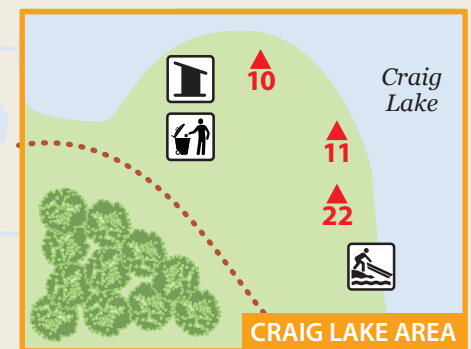

Craig Lake State Park

LEGEND

- STATE PARK LAND
- PAVED ROAD
- GRAVEL ROAD
- NORTH COUNTRY TRAIL
- FOOT TRAIL
- PORTAGE
- GATE ON ROAD
- RUSTIC CABIN
- PARKING
- WINTER PARKING
- YURT
- BACKCOUNTRY CAMPSITE
- INFORMATION
- VAULT TOILET
- BOAT LAUNCH
- CANOE LAUNCH
- TRASH
- WOODS

To L'Anse and Baraga
US-41 & M-28

To Van Riper State Park and Marquette