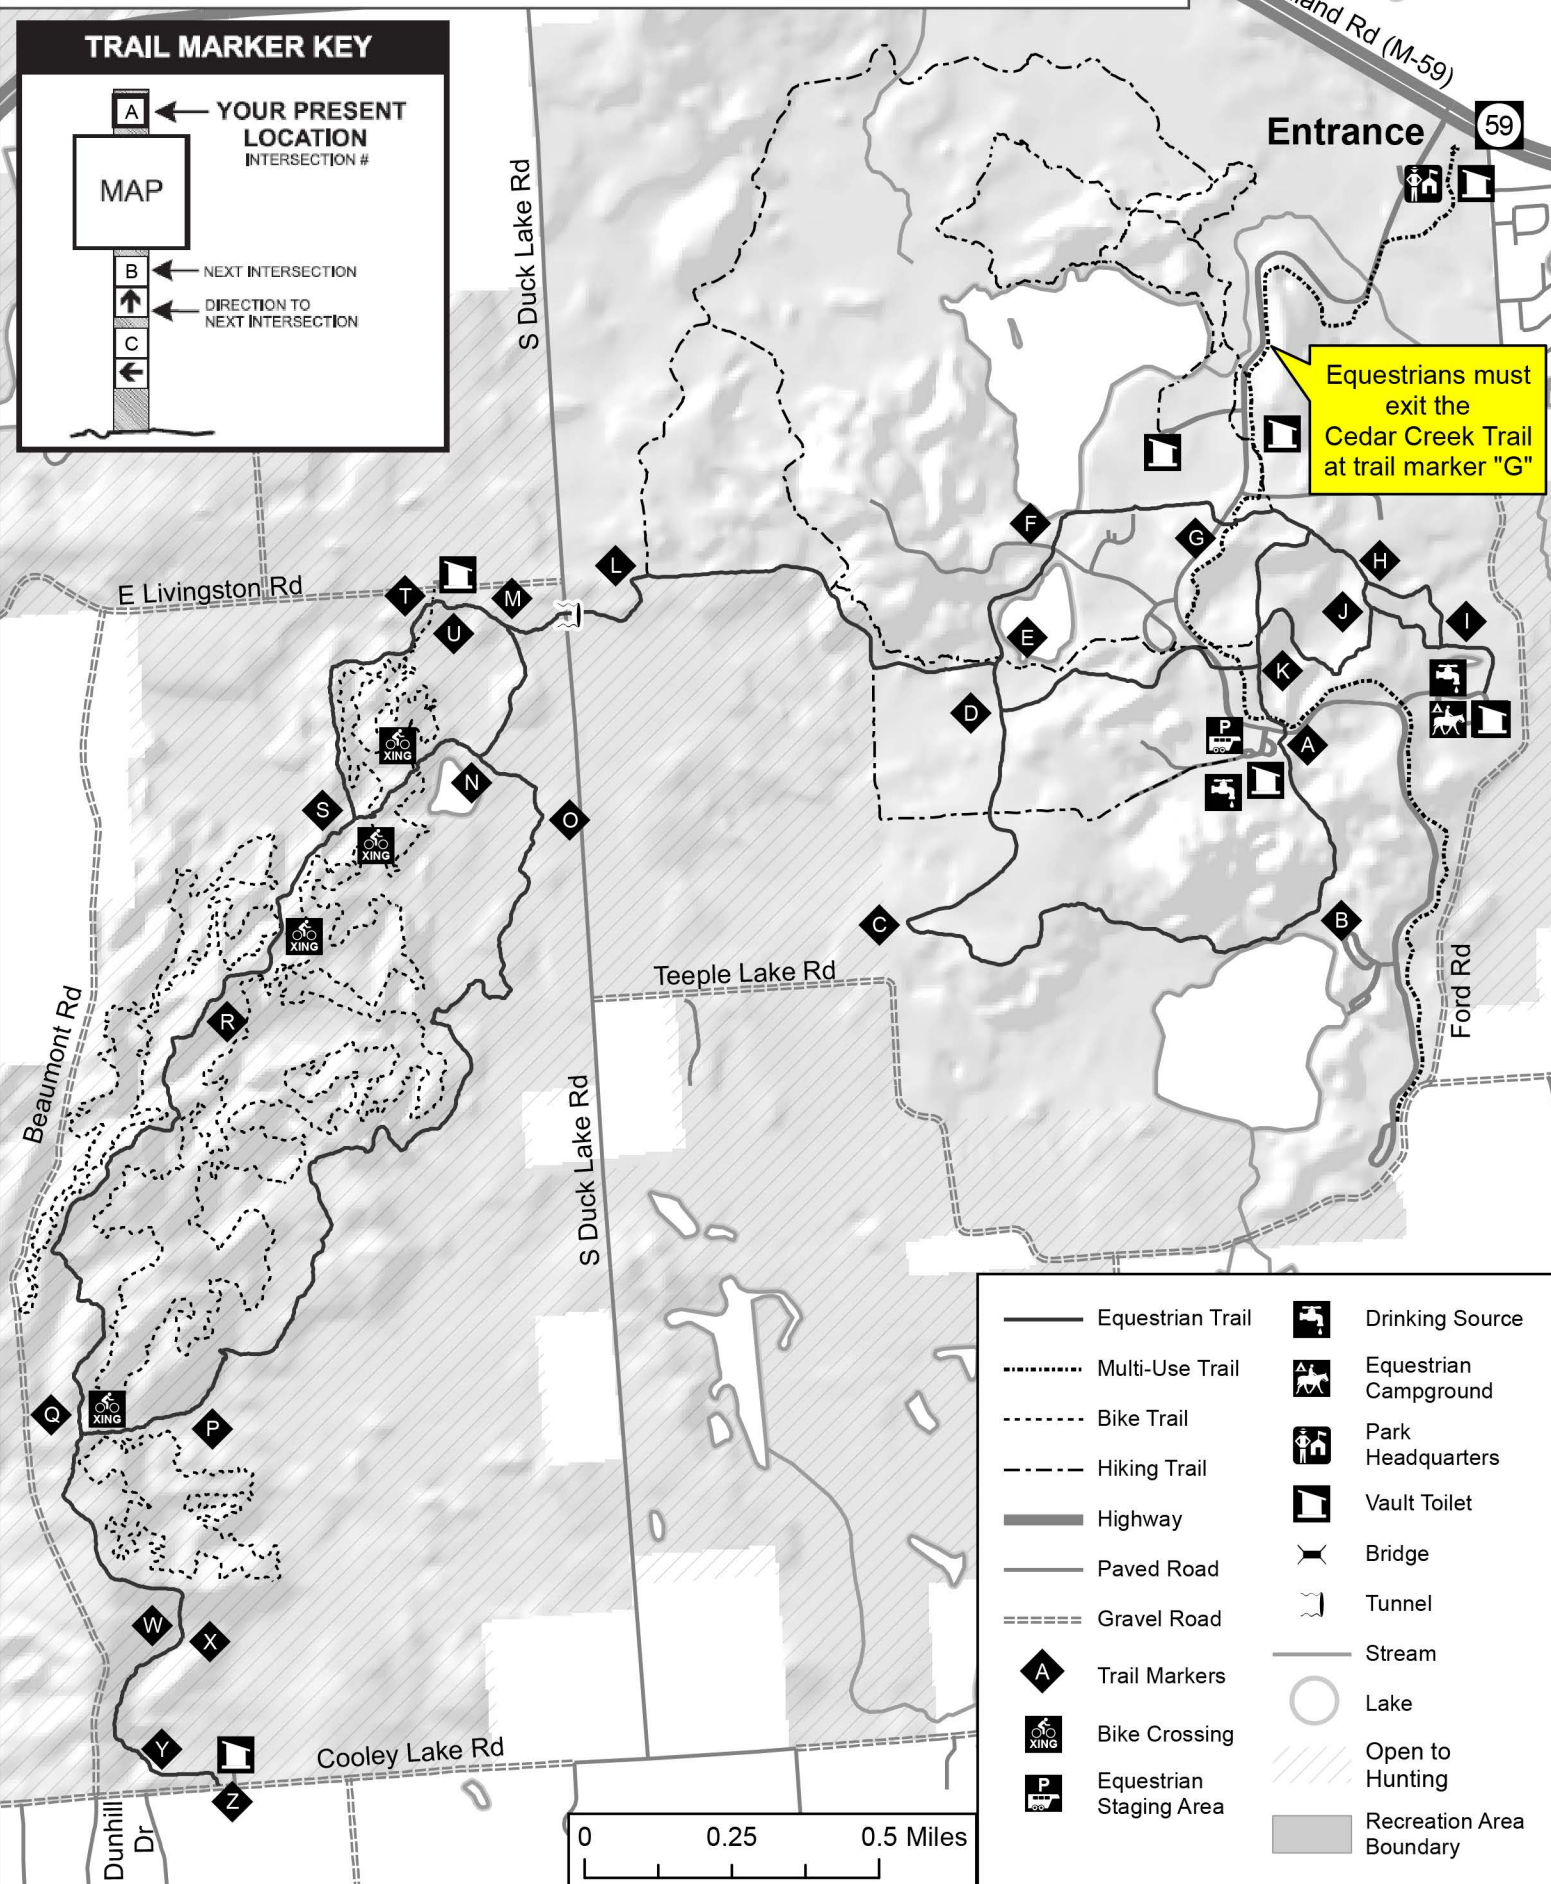

Highland Recreation Area Equestrian Trails

Oakland County

Created: 05/07/2018

Highland Rd (M-59)

Entrance

59

Equestrians must exit the Cedar Creek Trail at trail marker "G"

TRAIL MARKER KEY

- | | | | |
|--|-------------------------|--|--------------------------|
| | Equestrian Trail | | Drinking Source |
| | Multi-Use Trail | | Equestrian Campground |
| | Bike Trail | | Park Headquarters |
| | Hiking Trail | | Vault Toilet |
| | Highway | | Bridge |
| | Paved Road | | Tunnel |
| | Gravel Road | | Stream |
| | Trail Markers | | Lake |
| | Bike Crossing | | Open to Hunting |
| | Equestrian Staging Area | | Recreation Area Boundary |