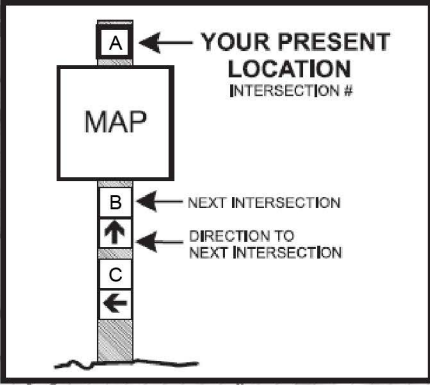

Highland Recreation Area Equestrian Trails

Oakland County

Created: 05/07/2018

Highland Rd (M-59)

Entrance

59

Equestrians must exit the Cedar Creek Trail at trail marker "G"

TRAIL MARKER KEY

- | | | | |
|--|-------------------------|--|--------------------------|
| | Equestrian Trail | | Drinking Source |
| | Multi-Use Trail | | Equestrian Campground |
| | Bike Trail | | Park Headquarters |
| | Hiking Trail | | Vault Toilet |
| | Highway | | Bridge |
| | Paved Road | | Tunnel |
| | Gravel Road | | Stream |
| | Trail Markers | | Lake |
| | Bike Crossing | | Open to Hunting |
| | Equestrian Staging Area | | Recreation Area Boundary |