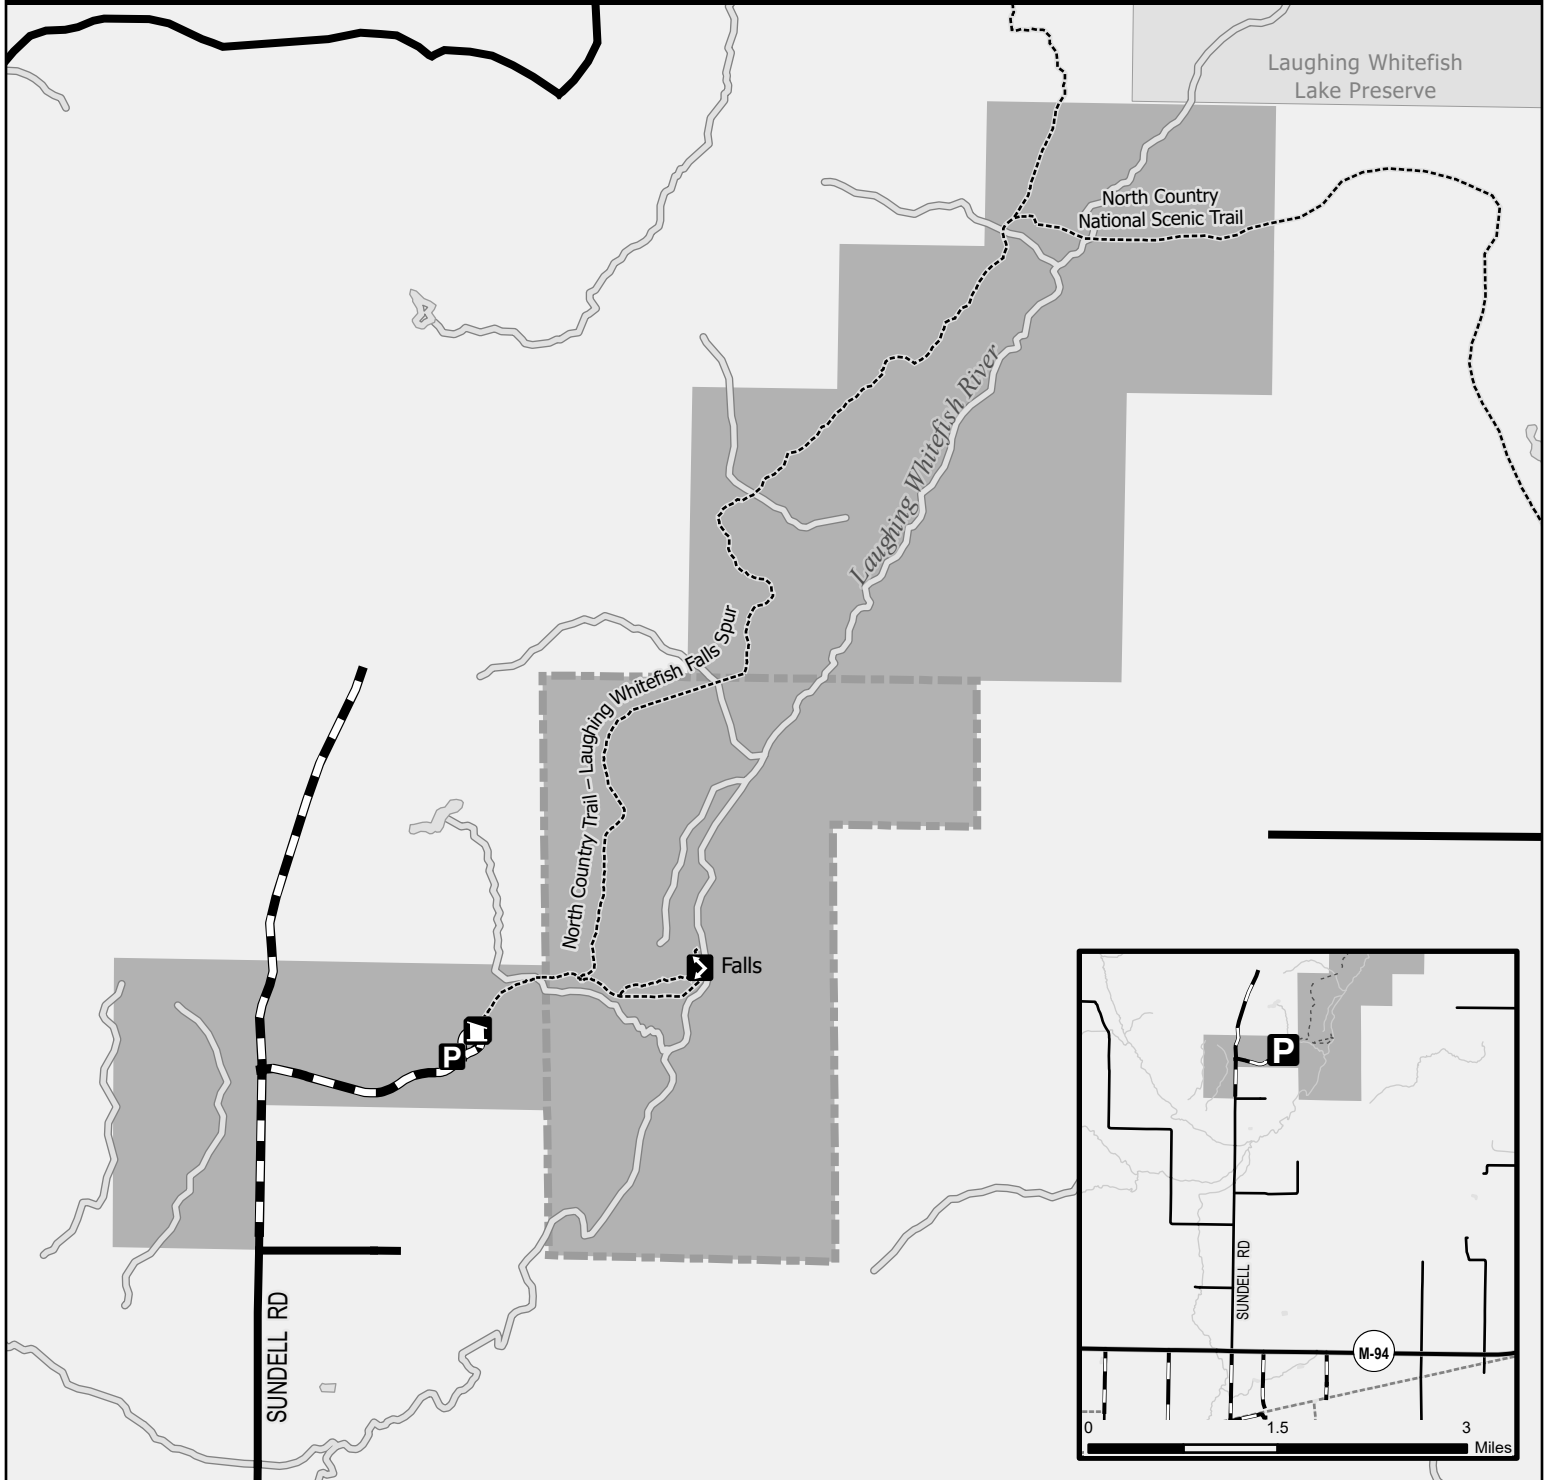

# Laughing Whitefish Falls State Park

MICHIGAN DEPARTMENT OF NATURAL RESOURCES

- State Park Boundary
- Waterbody
- Natural Area Boundary

- Paved Road
- Gravel Road
- Trail

- Parking Area
- Observation Platform
- Vault Toilet