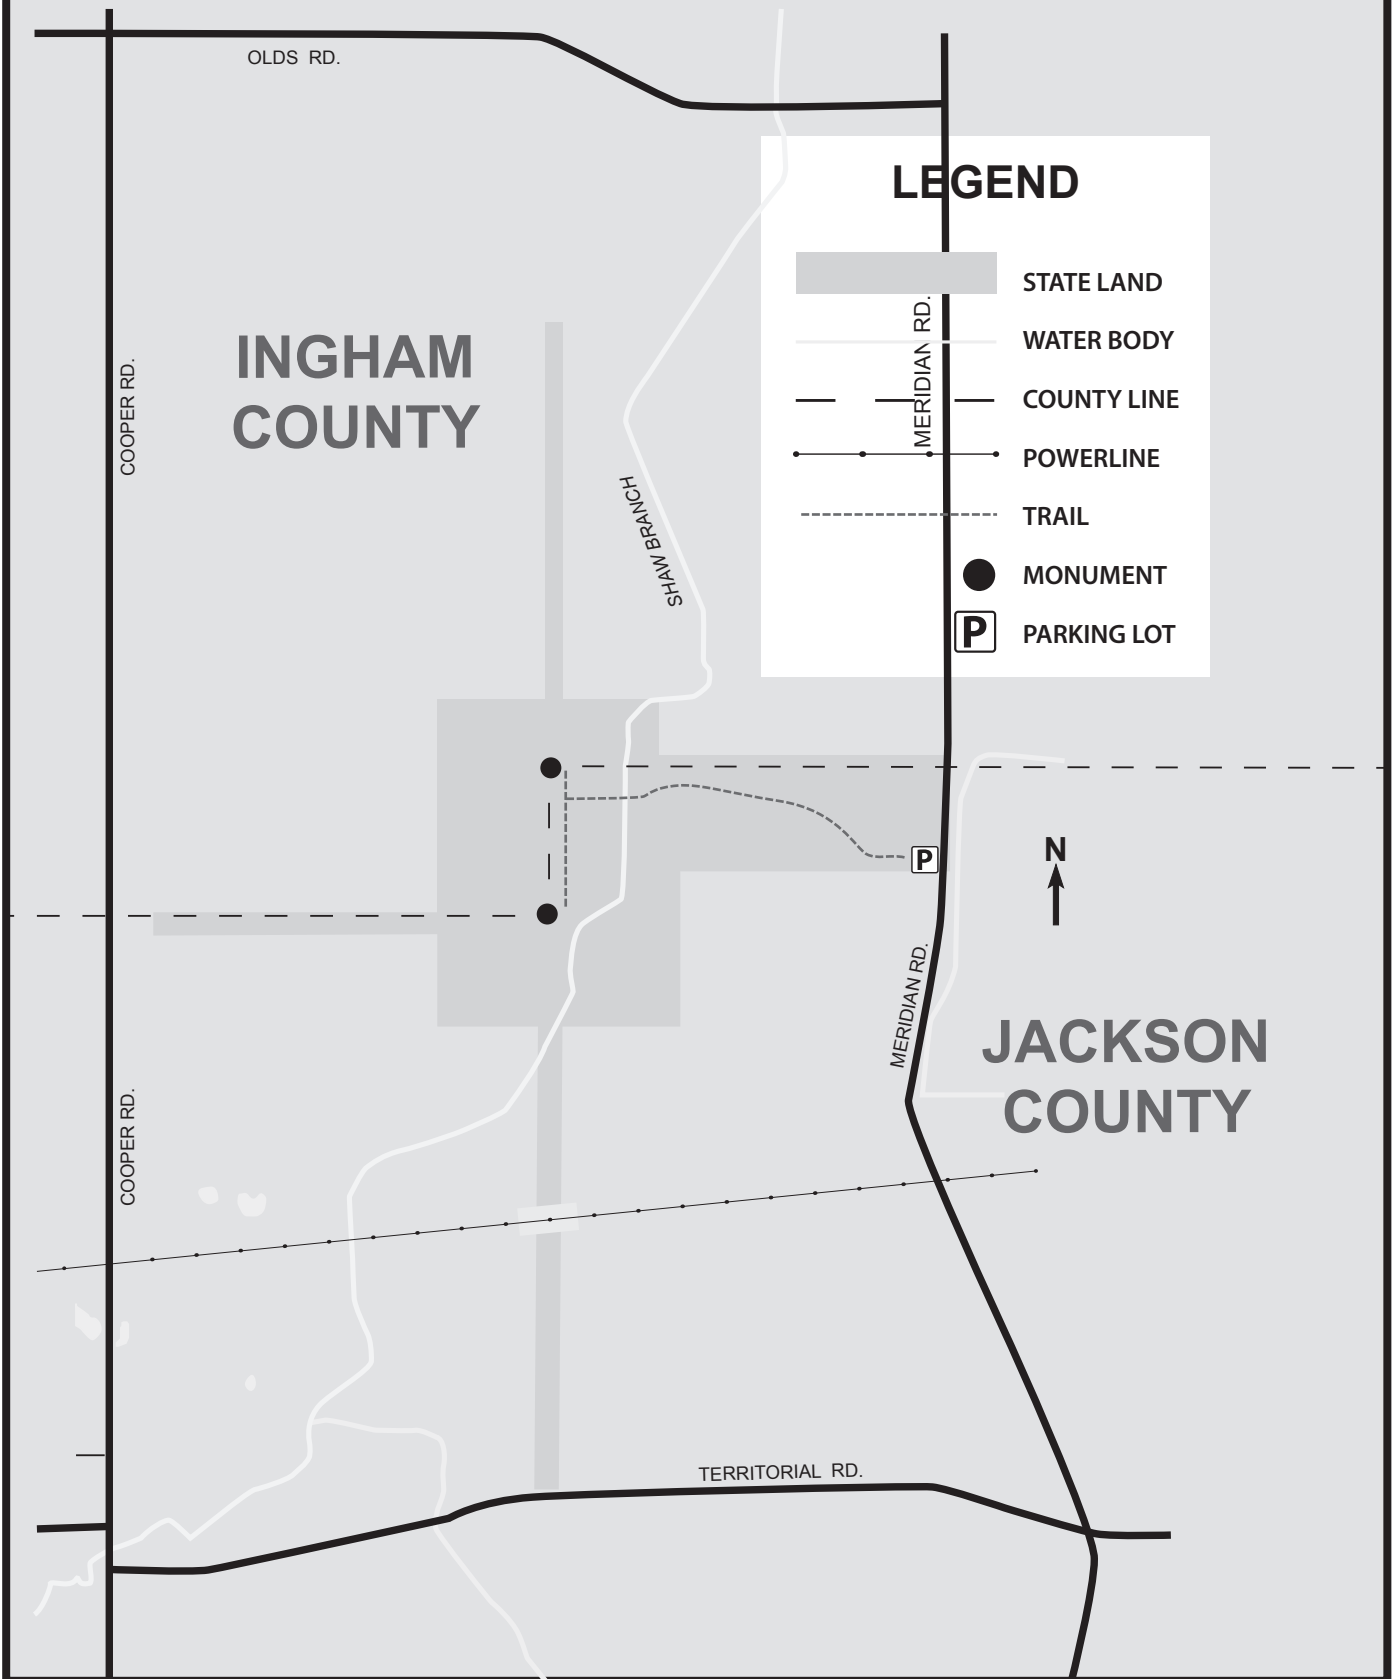

Meridian Baseline State Historic Park

LEGEND

- STATE LAND
- WATER BODY
- COUNTY LINE
- POWERLINE
- TRAIL
- MONUMENT
- PARKING LOT