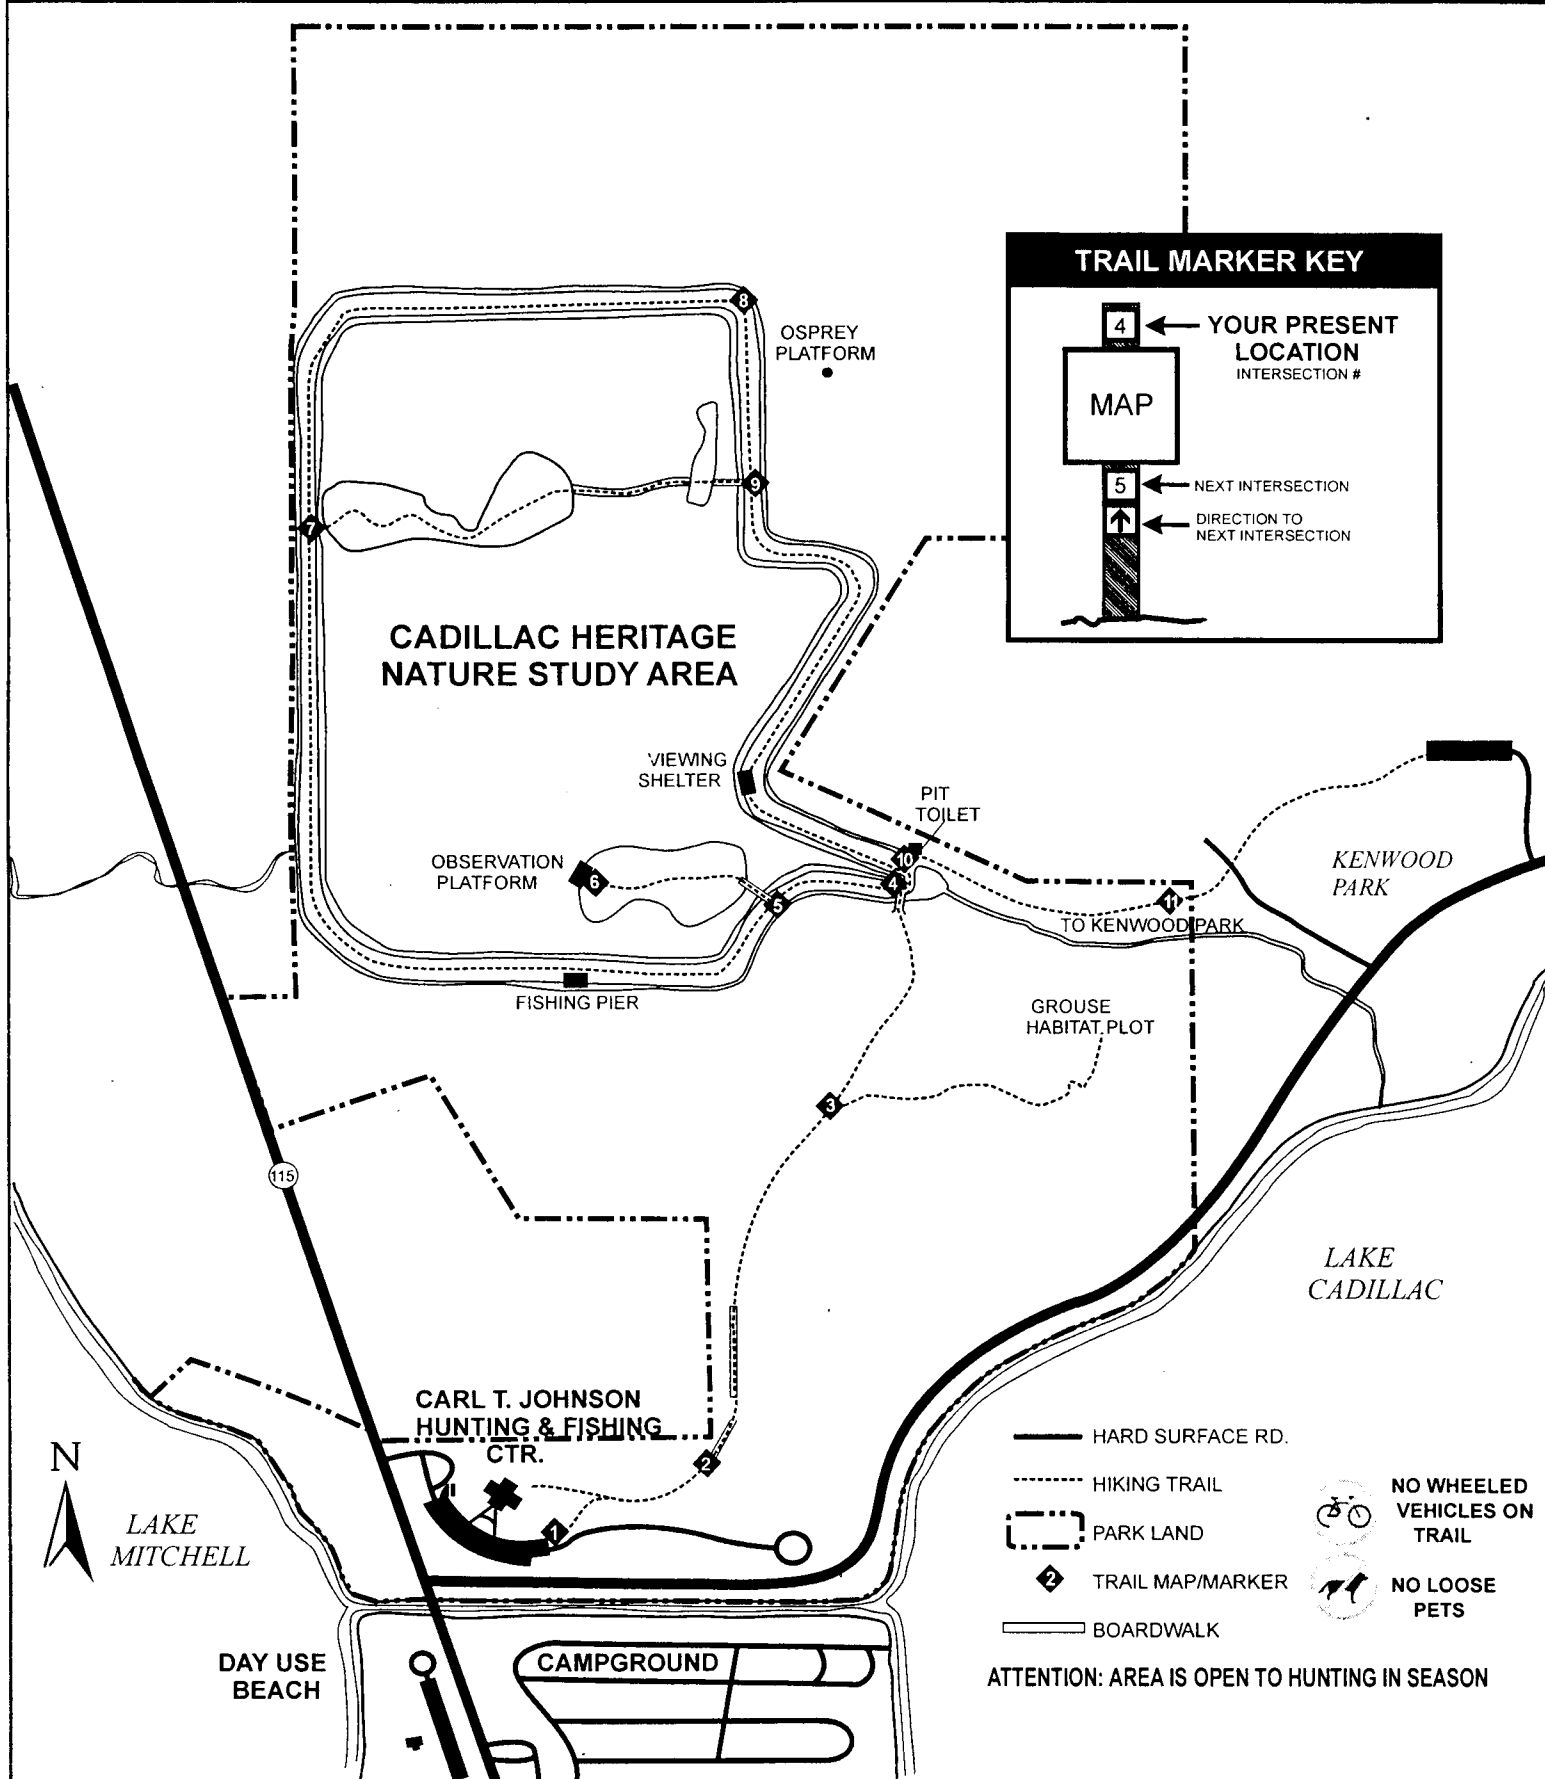

## Wm. Mitchell State Park Cadillac Heritage Nature Study Area

**TRAIL MARKER KEY**

4 ← YOUR PRESENT LOCATION INTERSECTION #

MAP

5 ← NEXT INTERSECTION

↑ DIRECTION TO NEXT INTERSECTION

- HARD SURFACE RD.
- - - HIKING TRAIL
- - - PARK LAND
- ◆ TRAIL MAP/MARKER
- BOARDWALK
- NO WHEELED VEHICLES ON TRAIL
- NO LOOSE PETS